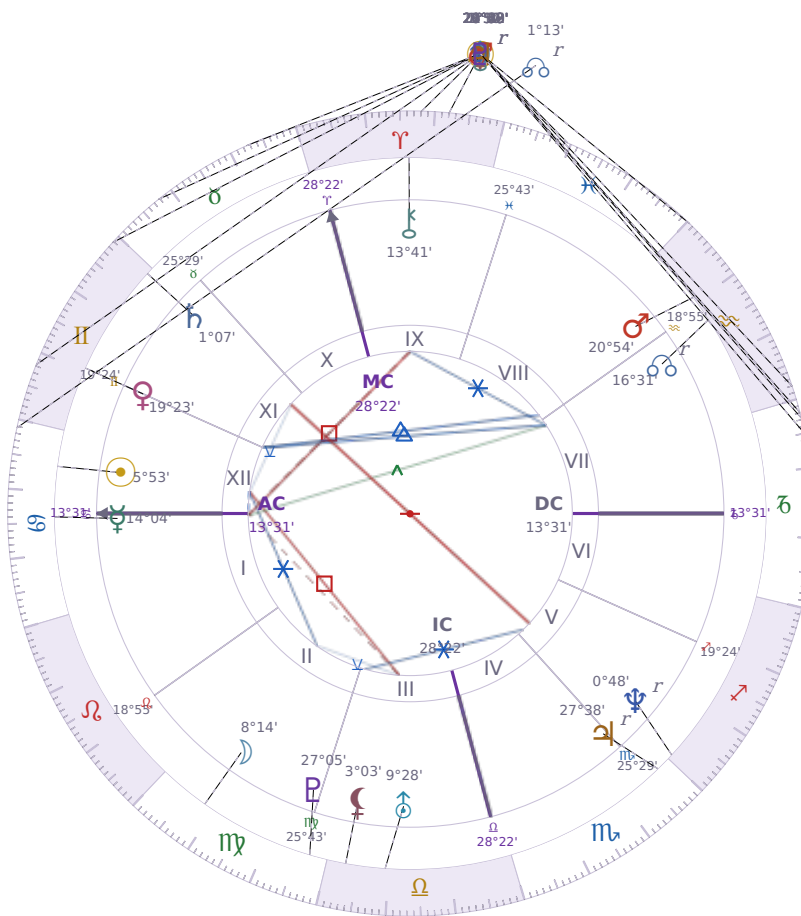

DAILY HOROSCOPE

Elon Reeve Musk

Businessman, entrepreneur, and political figure (born 1971)

♋ Cancer June 28, 1971 07:30 Pretoria

Tuesday, 12 May 2020

TRANSITS FOR TODAY

☉ Sun	in ♉ Taurus	22°12'58"
☾ Moon	in ♐ Capricorn	28°02'38"
☿ Mercury	in ♊ Gemini	1°14'05"
♀ Venus	in ♊ Gemini	21°49'41"
♂ Mars	in ♒ Aquarius	29°32'09"
♃ Jupiter	in ♐ Capricorn	27°14'00"
♄ Saturn	in ♒ Aquarius Rx	1°57'20"

♅ Uranus	in ♉ Taurus	7°30'46"
♆ Neptune	in ♓ Pisces	20°29'49"
♇ Pluto	in ♑ Capricorn Rx	24°55'32"
♁ Chiron	in ♈ Aries	7°57'48"
♊ NNode	in ♋ Cancer Rx	1°13'21"
♁ Lilith	in ♈ Aries	11°53'52"

NATAL PLANETS

☉ Sun	in ♋ Cancer	5°53'26"	XII
☾ Moon	in ♍ Virgo	8°14'52"	II
☿ Mercury	in ♋ Cancer	14°04'03"	I
♀ Venus	in ♊ Gemini	19°23'48"	XI
♂ Mars	in ♒ Aquarius	20°54'21"	VIII
♃ Jupiter	in ♏ Scorpio	27°38'52"	V Rx
♄ Saturn	in ♊ Gemini	1°07'22"	XI
♅ Uranus	in ♎ Libra	9°28'55"	III
♆ Neptune	in ♐ Sagittarius	0°48'48"	V Rx
♇ Pluto	in ♍ Virgo	27°05'36"	III
♁ Chiron	in ♈ Aries	13°41'50"	IX
♊ North Node	in ♒ Aquarius	16°31'23"	VII Rx
♁ Lilith	in ♎ Libra	3°03'14"	III