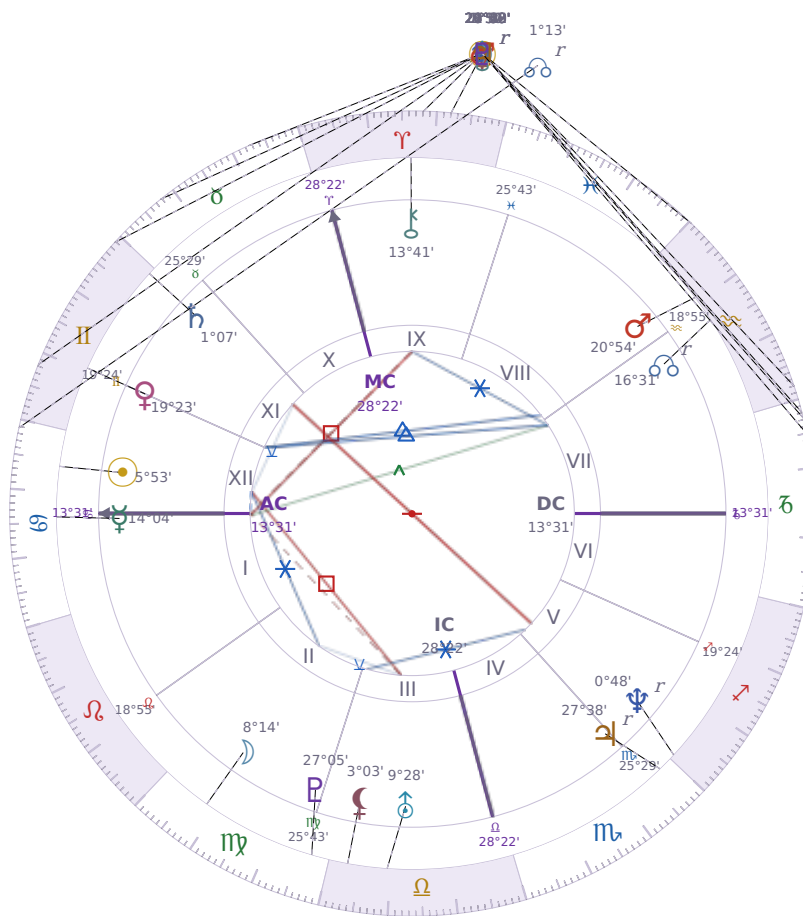

DAILY HOROSCOPE

Elon Reeve Musk

Businessman, entrepreneur, and political figure (born 1971)

♋ Cancer June 28, 1971 07:30 Pretoria

Tuesday, 12 May 2020

TRANSITS FOR TODAY

☉ Sun	in ♉ Taurus	22°12'58"
☾ Moon	in ♐ Capricorn	28°02'38"
☿ Mercury	in ♊ Gemini	1°14'05"
♀ Venus	in ♊ Gemini	21°49'41"
♂ Mars	in ♒ Aquarius	29°32'09"
♃ Jupiter	in ♐ Capricorn	27°14'00"
♄ Saturn	in ♒ Aquarius Rx	1°57'20"

♅ Uranus	in ♉ Taurus	7°30'46"
♆ Neptune	in ♓ Pisces	20°29'49"
♇ Pluto	in ♑ Capricorn Rx	24°55'32"
♁ Chiron	in ♈ Aries	7°57'48"
♊ NNode	in ♋ Cancer Rx	1°13'21"
♁ Lilith	in ♈ Aries	11°53'52"

NATAL PLANETS

☉ Sun	in ♋ Cancer	5°53'26"	XII
☾ Moon	in ♍ Virgo	8°14'52"	II
☿ Mercury	in ♋ Cancer	14°04'03"	I
♀ Venus	in ♊ Gemini	19°23'48"	XI
♂ Mars	in ♒ Aquarius	20°54'21"	VIII
♃ Jupiter	in ♏ Scorpio	27°38'52"	V Rx
♄ Saturn	in ♊ Gemini	1°07'22"	XI
♅ Uranus	in ♎ Libra	9°28'55"	III
♆ Neptune	in ♐ Sagittarius	0°48'48"	V Rx
♇ Pluto	in ♍ Virgo	27°05'36"	III
♁ Chiron	in ♈ Aries	13°41'50"	IX
♊ North Node	in ♒ Aquarius	16°31'23"	VII Rx
♁ Lilith	in ♎ Libra	3°03'14"	III