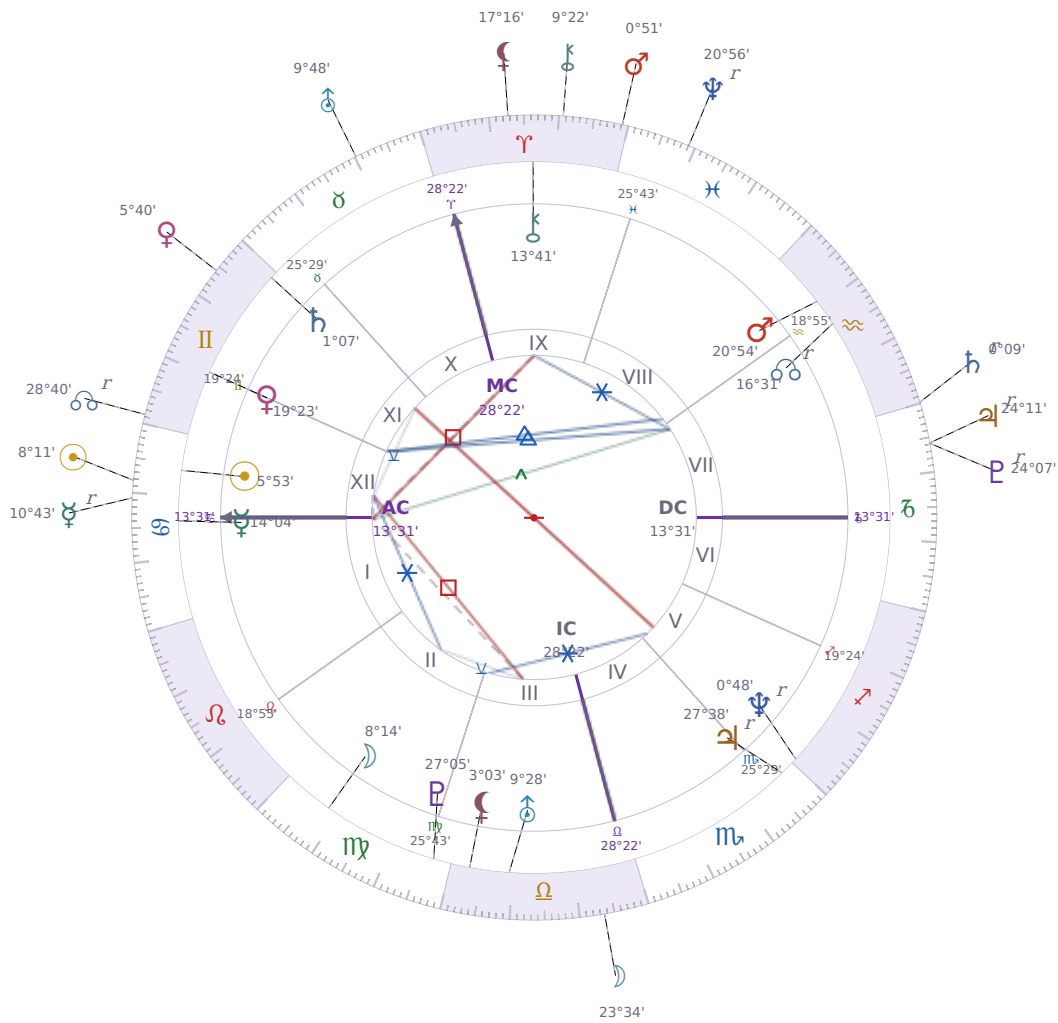

DAILY HOROSCOPE

Elon Reeve Musk

Businessman, entrepreneur, and political figure (born 1971)

♋ Cancer June 28, 1971 07:30 Pretoria

Monday, 29 June 2020

TRANSITS FOR TODAY

☉ Sun	in ♋ Cancer	8°11'58"
☾ Moon	in ♎ Libra	23°34'38"
☿ Mercury	in ♋ Cancer Rx	10°43'04"
♀ Venus	in ♊ Gemini	5°40'08"
♂ Mars	in ♈ Aries	0°51'44"
♃ Jupiter	in ♑ Capricorn Rx	24°11'51"
♄ Saturn	in ♒ Aquarius Rx	0°09'54"

♅ Uranus	in ♉ Taurus	9°48'37"
♆ Neptune	in ♓ Pisces Rx	20°56'57"
♇ Pluto	in ♑ Capricorn Rx	24°07'34"
♁ Chiron	in ♈ Aries	9°22'15"
♊ NNode	in ♊ Gemini Rx	28°40'51"
♁ Lilith	in ♈ Aries	17°16'24"

NATAL PLANETS