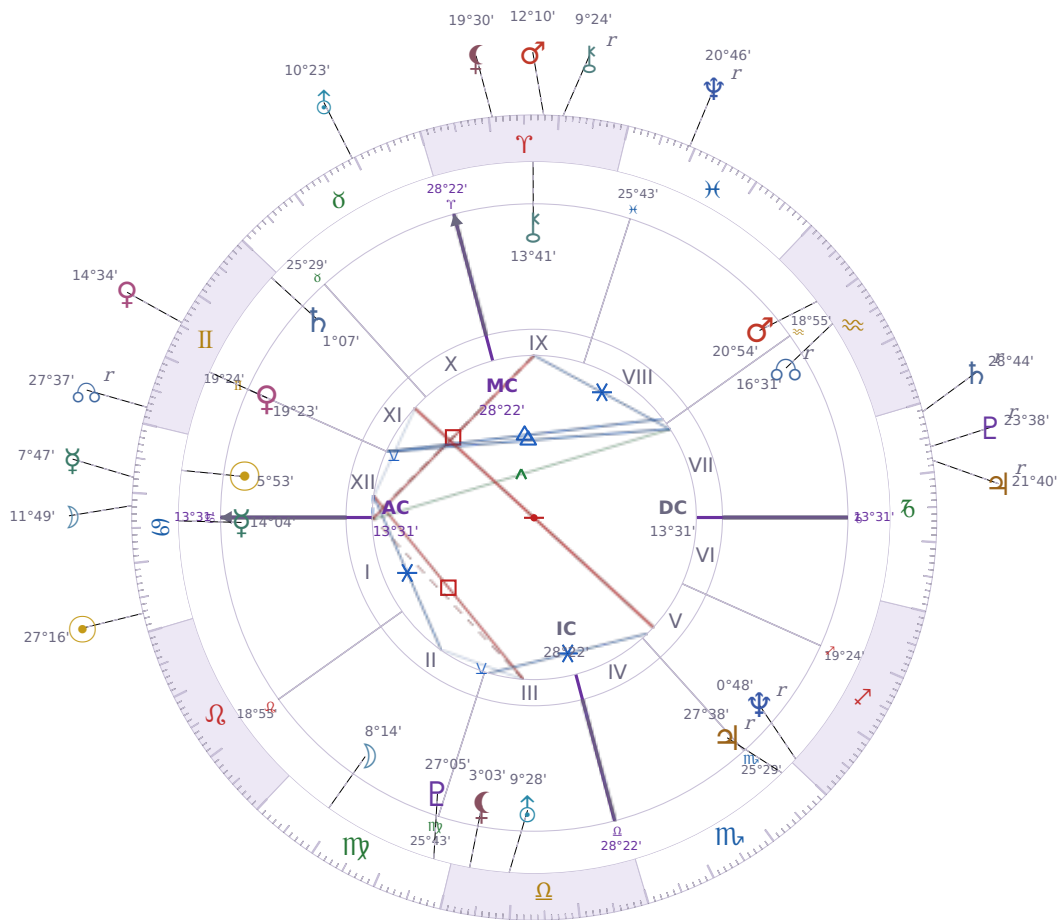

DAILY HOROSCOPE

## Elon Reeve Musk

Businessman, entrepreneur, and political figure (born 1971)

♋ Cancer June 28, 1971 07:30 Pretoria

Sunday, 19 July 2020

### TRANSITS FOR TODAY

☉ Sun	in ♋ Cancer	27°16'12"
☾ Moon	in ♋ Cancer	11°49'32"
☿ Mercury	in ♋ Cancer	7°47'13"
♀ Venus	in ♊ Gemini	14°34'08"
♂ Mars	in ♈ Aries	12°10'02"
♃ Jupiter	in ♏ Capricorn Rx	21°40'25"
♄ Saturn	in ♏ Capricorn Rx	28°44'50"