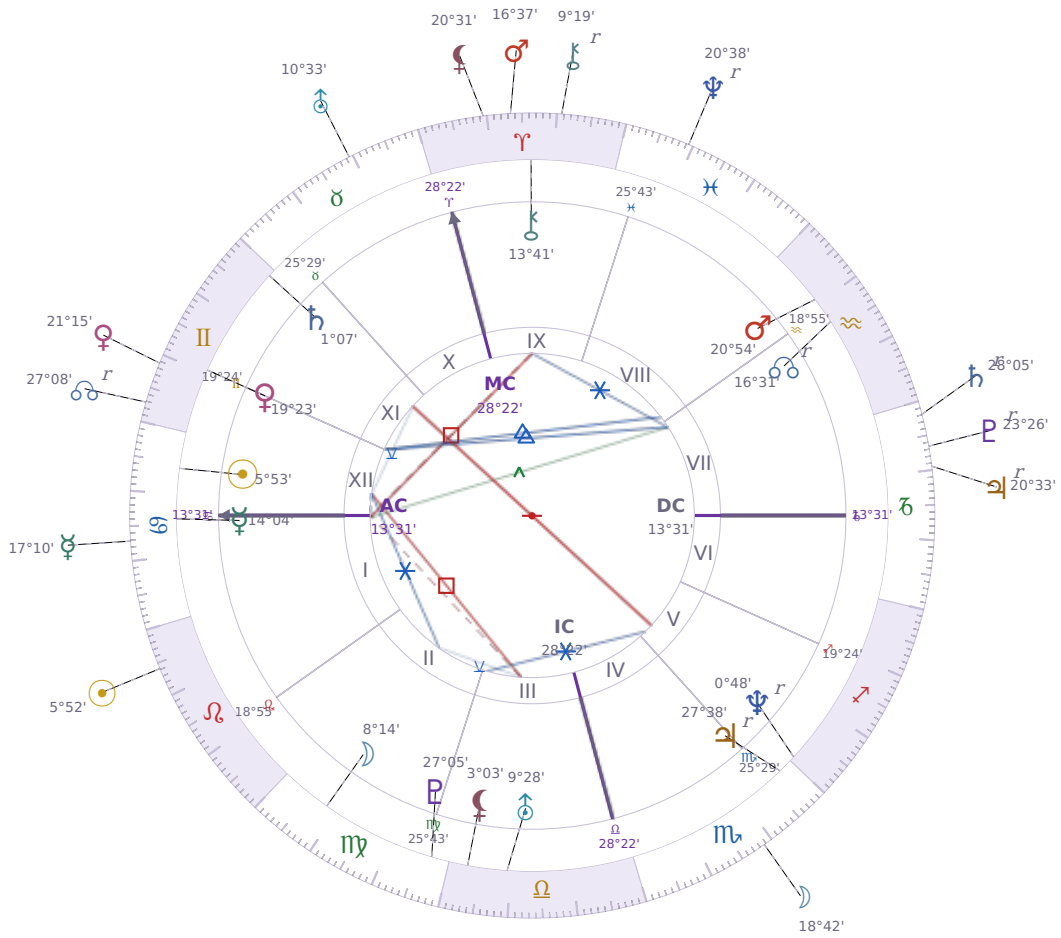

DAILY HOROSCOPE

Elon Reeve Musk

Businessman, entrepreneur, and political figure (born 1971)

♋ Cancer June 28, 1971 07:30 Pretoria

Tuesday, 28 July 2020

TRANSITS FOR TODAY

☉ Sun	in ♌ Leo	5°52'03"
☾ Moon	in ♏ Scorpio	18°42'40"
☿ Mercury	in ♋ Cancer	17°10'09"
♀ Venus	in ♊ Gemini	21°15'31"
♂ Mars	in ♈ Aries	16°37'13"
♃ Jupiter	in ♏ Capricorn Rx	20°33'09"
♄ Saturn	in ♏ Capricorn Rx	28°05'02"

♅ Uranus	in ♉ Taurus	10°33'27"
♆ Neptune	in ♋ Pisces Rx	20°38'17"
♇ Pluto	in ♑ Capricorn Rx	23°26'04"
♁ Chiron	in ♈ Aries Rx	9°19'07"
♊ NNode	in ♊ Gemini Rx	27°08'44"
♁ Lilith	in ♈ Aries	20°31'07"

NATAL PLANETS