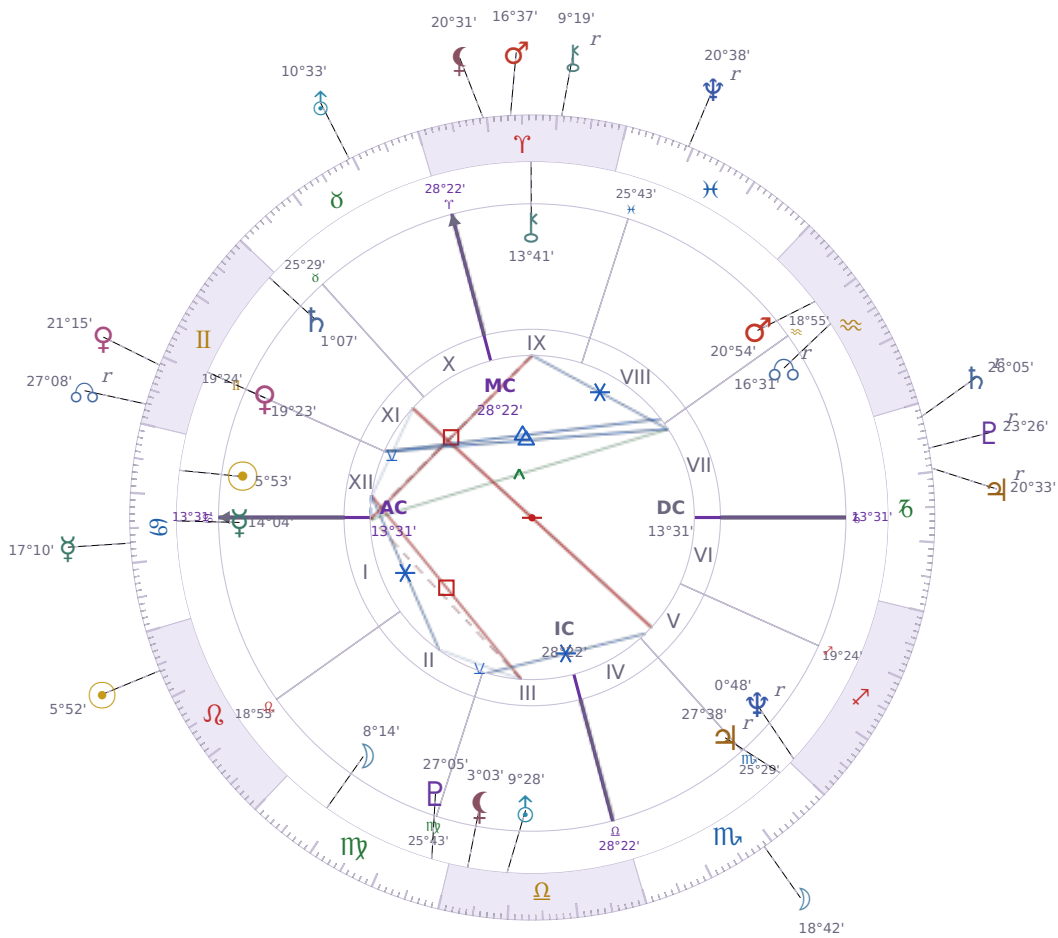

DAILY HOROSCOPE

Elon Reeve Musk

Businessman, entrepreneur, and political figure (born 1971)

♋ Cancer June 28, 1971 07:30 Pretoria

Tuesday, 28 July 2020

TRANSITS FOR TODAY

☉ Sun	in ♌ Leo	5°52'03"
☾ Moon	in ♏ Scorpio	18°42'40"
☿ Mercury	in ♋ Cancer	17°10'09"
♀ Venus	in ♊ Gemini	21°15'31"
♂ Mars	in ♈ Aries	16°37'13"
♃ Jupiter	in ♑ Capricorn Rx	20°33'09"
♄ Saturn	in ♑ Capricorn Rx	28°05'02"

♅ Uranus	in ♉ Taurus	10°33'27"
♆ Neptune	in ♋ Pisces Rx	20°38'17"
♇ Pluto	in ♑ Capricorn Rx	23°26'04"
♁ Chiron	in ♈ Aries Rx	9°19'07"
♊ NNode	in ♊ Gemini Rx	27°08'44"
♁ Lilith	in ♈ Aries	20°31'07"

NATAL PLANETS

☉ Sun	in ♋ Cancer	5°53'26"	XII
☾ Moon	in ♍ Virgo	8°14'52"	II
☿ Mercury	in ♋ Cancer	14°04'03"	I
♀ Venus	in ♊ Gemini	19°23'48"	XI
♂ Mars	in ♒ Aquarius	20°54'21"	VIII
♃ Jupiter	in ♏ Scorpio	27°38'52"	V Rx
♄ Saturn	in ♊ Gemini	1°07'22"	XI
♅ Uranus	in ♎ Libra	9°28'55"	III
♆ Neptune	in ♐ Sagittarius	0°48'48"	V Rx
♇ Pluto	in ♍ Virgo	27°05'36"	III
♁ Chiron	in ♈ Aries	13°41'50"	IX
♊ North Node	in ♒ Aquarius	16°31'23"	VII Rx
♁ Lilith	in ♎ Libra	3°03'14"	III