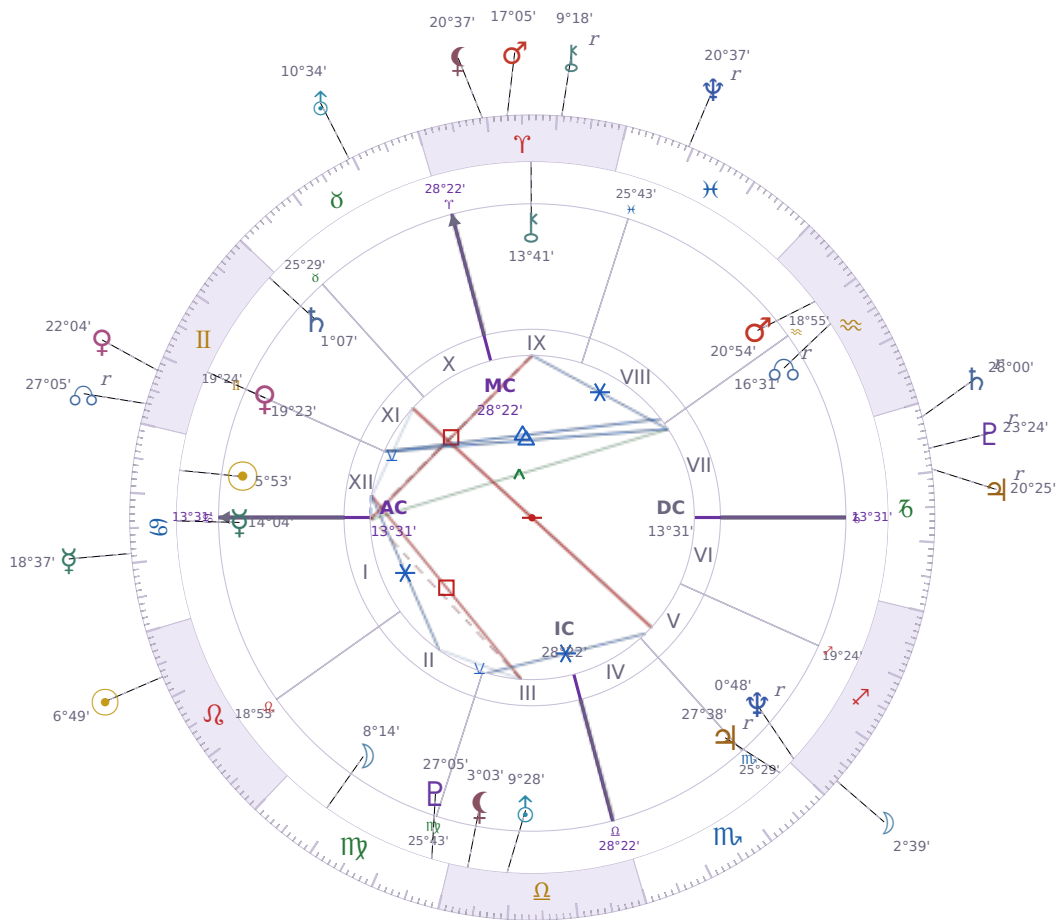

DAILY HOROSCOPE

Elon Reeve Musk

Businessman, entrepreneur, and political figure (born 1971)

♋ Cancer June 28, 1971 07:30 Pretoria

Wednesday, 29 July 2020

TRANSITS FOR TODAY

☉ Sun	in ♌ Leo	6°49'24"
☾ Moon	in ♏ Sagittarius	2°39'07"
☿ Mercury	in ♋ Cancer	18°37'29"
♀ Venus	in ♊ Gemini	22°04'13"
♂ Mars	in ♈ Aries	17°05'03"
♃ Jupiter	in ♐ Capricorn Rx	20°25'59"
♄ Saturn	in ♐ Capricorn Rx	28°00'40"

♅ Uranus	in ♉ Taurus	10°34'19"
♆ Neptune	in ♋ Pisces Rx	20°37'13"
♇ Pluto	in ♑ Capricorn Rx	23°24'40"
♁ Chiron	in ♈ Aries Rx	9°18'15"
♊ NNode	in ♊ Gemini Rx	27°05'33"
♁ Lilith	in ♈ Aries	20°37'50"

NATAL PLANETS

☉ Sun	in ♋ Cancer	5°53'26"	XII
☾ Moon	in ♍ Virgo	8°14'52"	II
☿ Mercury	in ♋ Cancer	14°04'03"	I
♀ Venus	in ♊ Gemini	19°23'48"	XI
♂ Mars	in ♒ Aquarius	20°54'21"	VIII
♃ Jupiter	in ♏ Scorpio	27°38'52"	V Rx
♄ Saturn	in ♊ Gemini	1°07'22"	XI
♅ Uranus	in ♎ Libra	9°28'55"	III
♆ Neptune	in ♐ Sagittarius	0°48'48"	V Rx
♇ Pluto	in ♍ Virgo	27°05'36"	III
♁ Chiron	in ♈ Aries	13°41'50"	IX
♊ North Node	in ♒ Aquarius	16°31'23"	VII Rx
♁ Lilith	in ♎ Libra	3°03'14"	III