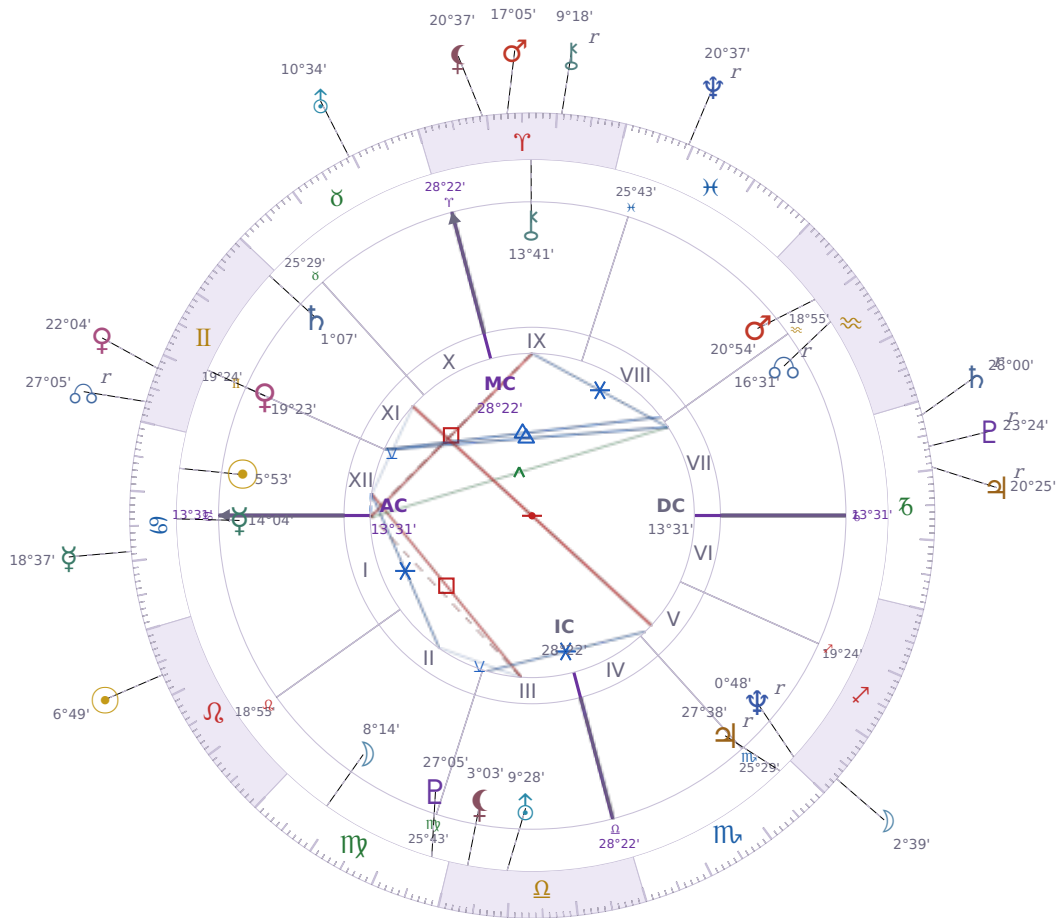

DAILY HOROSCOPE

Elon Reeve Musk

Businessman, entrepreneur, and political figure (born 1971)

♋ Cancer June 28, 1971 07:30 Pretoria

Wednesday, 29 July 2020

TRANSITS FOR TODAY

☉ Sun	in ♌ Leo	6°49'24"
☾ Moon	in ♏ Sagittarius	2°39'07"
☿ Mercury	in ♋ Cancer	18°37'29"
♀ Venus	in ♊ Gemini	22°04'13"
♂ Mars	in ♈ Aries	17°05'03"
♃ Jupiter	in ♐ Capricorn Rx	20°25'59"
♄ Saturn	in ♐ Capricorn Rx	28°00'40"

♅ Uranus	in ♉ Taurus	10°34'19"
♆ Neptune	in ♓ Pisces Rx	20°37'13"
♇ Pluto	in ♑ Capricorn Rx	23°24'40"
♁ Chiron	in ♈ Aries Rx	9°18'15"
♊ NNode	in ♊ Gemini Rx	27°05'33"
♁ Lilith	in ♈ Aries	20°37'50"

NATAL PLANETS