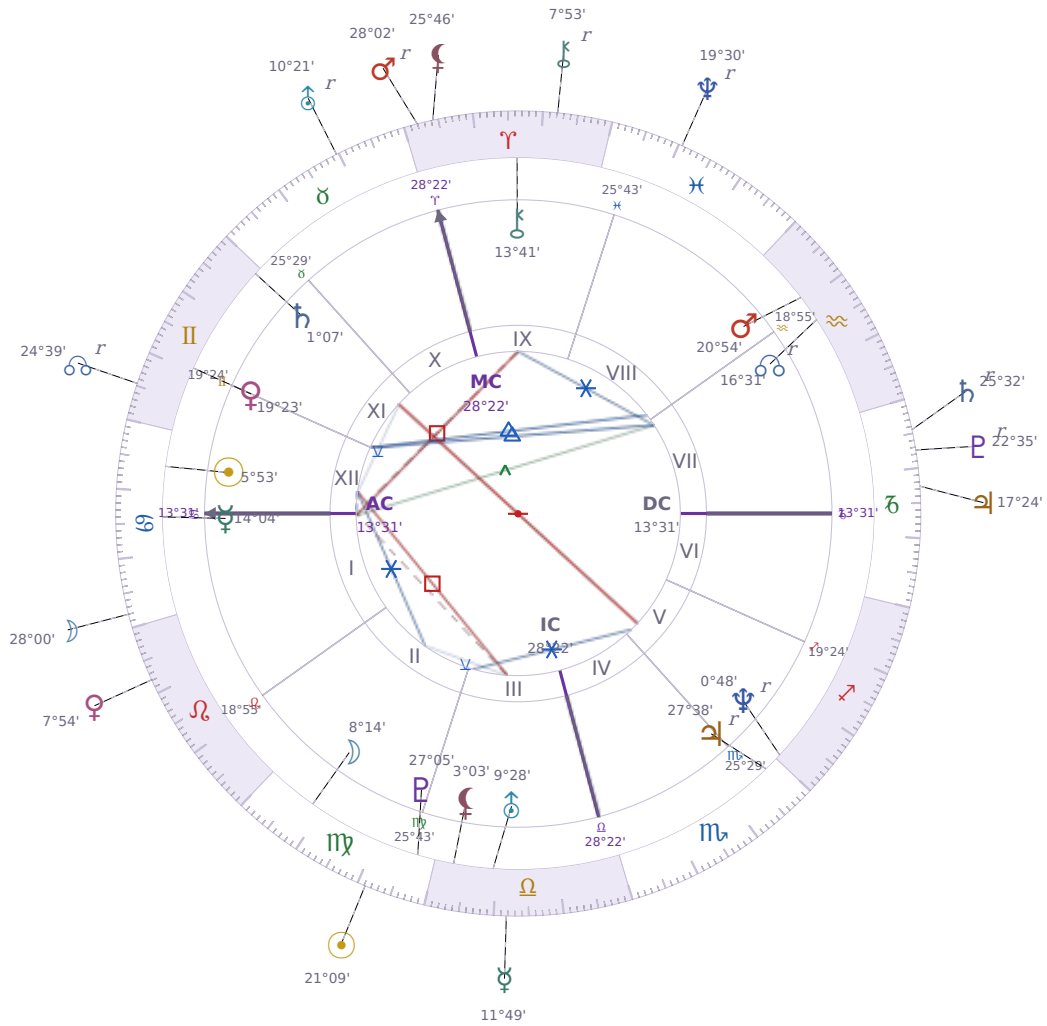

DAILY HOROSCOPE

Elon Reeve Musk

Businessman, entrepreneur, and political figure (born 1971)

♋ Cancer June 28, 1971 07:30 Pretoria

Sunday, 13 September 2020

TRANSITS FOR TODAY

☉ Sun	in ♍ Virgo	21°09'04"
☾ Moon	in ♋ Cancer	28°00'09"
☿ Mercury	in ♎ Libra	11°49'02"
♀ Venus	in ♌ Leo	7°54'41"
♂ Mars	in ♈ Aries Rx	28°02'51"
♃ Jupiter	in ♏ Capricorn	17°24'25"
♄ Saturn	in ♏ Capricorn Rx	25°32'20"

♅ Uranus	in ♉ Taurus Rx	10°21'21"
♆ Neptune	in ♓ Pisces Rx	19°30'03"
♇ Pluto	in ♑ Capricorn Rx	22°35'31"
♁ Chiron	in ♈ Aries Rx	7°53'00"
♊ NNode	in ♊ Gemini Rx	24°39'23"
♁ Lilith	in ♈ Aries	25°46'21"

NATAL PLANETS

KEY DATE

♃ Jupiter stations Direct

Jupiter turning **direct again** means opportunities and decisions that felt stuck or unclear over the past months can finally move ahead with real momentum. What becomes **clearer now** is whether plans, applications, or deals are actually going to work — delays lift and you get actual answers instead of waiting. **Growth starts moving** in the areas where *Jupiter* sits in your chart, so watch for openings in money, work, relationships, or learning that were on pause during the retrograde.

KEY TRANSIT FACTORS

♆ Neptune ☐ Square ♀ natal Venus

Right now you are **drawn to people and situations that are not what they seem**, and you will likely regret the time and money you invest in them. *Neptune* is blurring your judgment about what you actually want from relationships and what others can realistically give you. Over the coming weeks, pay close attention to the gap between the promises people make and what they actually deliver, because your usual ability to read a situation is temporarily offline.