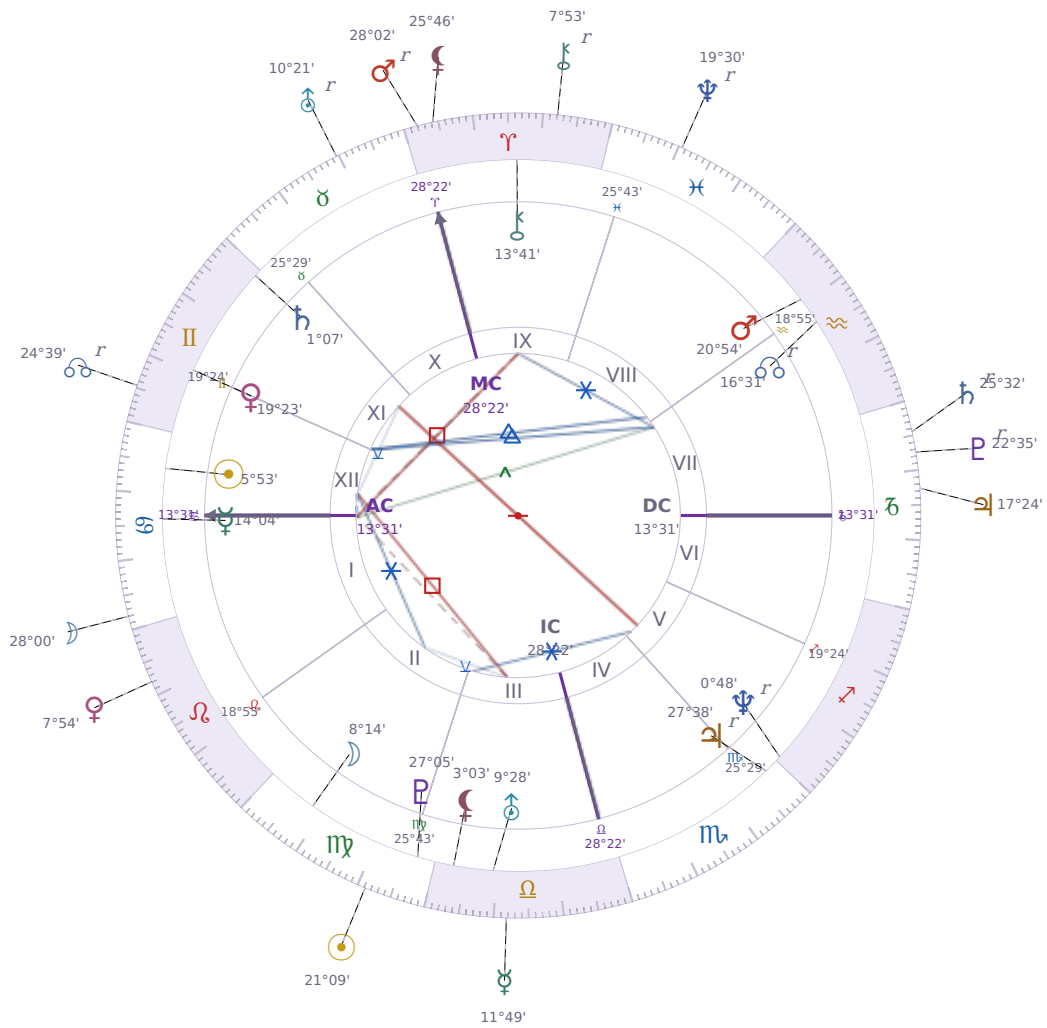

DAILY HOROSCOPE

Elon Reeve Musk

Businessman, entrepreneur, and political figure (born 1971)

♋ Cancer June 28, 1971 07:30 Pretoria

Sunday, 13 September 2020

TRANSITS FOR TODAY

☉ Sun	in ♍ Virgo	21°09'04"
☾ Moon	in ♋ Cancer	28°00'09"
☿ Mercury	in ♎ Libra	11°49'02"
♀ Venus	in ♌ Leo	7°54'41"
♂ Mars	in ♈ Aries Rx	28°02'51"
♃ Jupiter	in ♏ Capricorn	17°24'25"
♄ Saturn	in ♏ Capricorn Rx	25°32'20"

♅ Uranus	in ♉ Taurus Rx	10°21'21"
♆ Neptune	in ♓ Pisces Rx	19°30'03"
♇ Pluto	in ♑ Capricorn Rx	22°35'31"
♁ Chiron	in ♈ Aries Rx	7°53'00"
♊ NNode	in ♊ Gemini Rx	24°39'23"
♁ Lilith	in ♈ Aries	25°46'21"

NATAL PLANETS

KEY DATE

♃ Jupiter stations Direct

Jupiter turning **direct again** means opportunities and decisions that felt stuck or unclear over the past months can finally move ahead with real momentum. What becomes **clearer now** is whether plans, applications, or deals are actually going to work — delays lift and you get actual answers instead of waiting. **Growth starts moving** in the areas where *Jupiter* sits in your chart, so watch for openings in money, work, relationships, or learning that were on pause during the retrograde.

KEY TRANSIT FACTORS

♆ Neptune ☐ Square ♀ natal Venus

Right now you are **drawn to people and situations that are not what they seem**, and you will likely regret the time and money you invest in them. *Neptune* is blurring your judgment about what you actually want from relationships and what others can realistically give you. Over the coming weeks, pay close attention to the gap between the promises people make and what they actually deliver, because your usual ability to read a situation is temporarily offline.