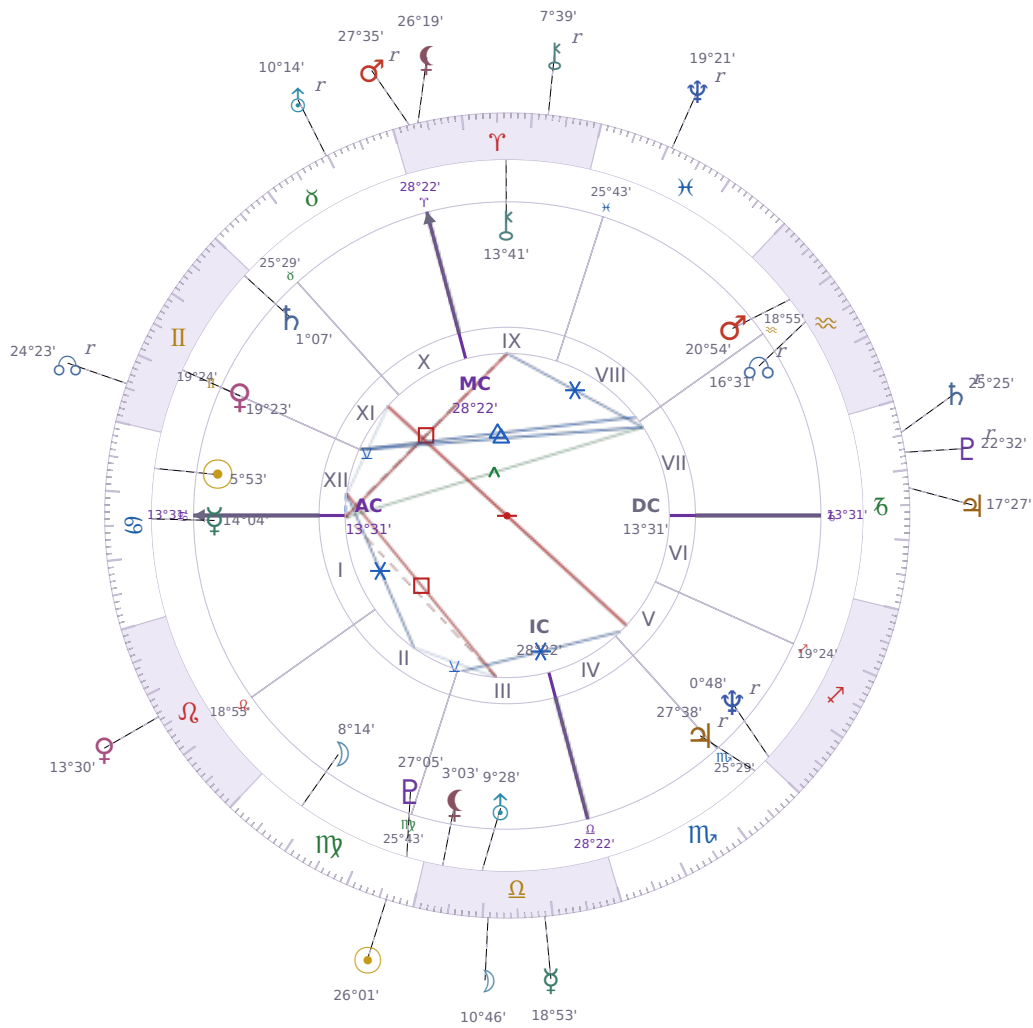

DAILY HOROSCOPE

Elon Reeve Musk

Businessman, entrepreneur, and political figure (born 1971)

♋ Cancer June 28, 1971 07:30 Pretoria

Friday, 18 September 2020

TRANSITS FOR TODAY

☉ Sun	in ♍ Virgo	26°01'40"
☾ Moon	in ♎ Libra	10°46'36"
☿ Mercury	in ♎ Libra	18°53'43"
♀ Venus	in ♌ Leo	13°30'52"
♂ Mars	in ♈ Aries Rx	27°35'59"
♃ Jupiter	in ♏ Capricorn	17°27'17"
♄ Saturn	in ♏ Capricorn Rx	25°25'53"

♅ Uranus	in	♉ Taurus Rx	10°14'04"
♆ Neptune	in	♓ Pisces Rx	19°21'48"
♇ Pluto	in	♑ Capricorn Rx	22°32'54"
♁ Chiron	in	♈ Aries Rx	7°39'59"
♊ NNode	in	♊ Gemini Rx	24°23'30"
♁ Lilith	in	♈ Aries	26°19'51"

## NATAL PLANETS

☉ Sun	in	♋ Cancer	5°53'26"	XII
☾ Moon	in	♍ Virgo	8°14'52"	II
☿ Mercury	in	♋ Cancer	14°04'03"	I
♀ Venus	in	♊ Gemini	19°23'48"	XI
♂ Mars	in	♒ Aquarius	20°54'21"	VIII
♃ Jupiter	in	♏ Scorpio	27°38'52"	V Rx
♄ Saturn	in	♊ Gemini	1°07'22"	XI
♅ Uranus	in	♎ Libra	9°28'55"	III
♆ Neptune	in	♐ Sagittarius	0°48'48"	V Rx
♇ Pluto	in	♍ Virgo	27°05'36"	III
♁ Chiron	in	♈ Aries	13°41'50"	IX
♊ North Node	in	♒ Aquarius	16°31'23"	VII Rx
♁ Lilith	in	♎ Libra	3°03'14"	III

## KEY TRANSIT FACTORS