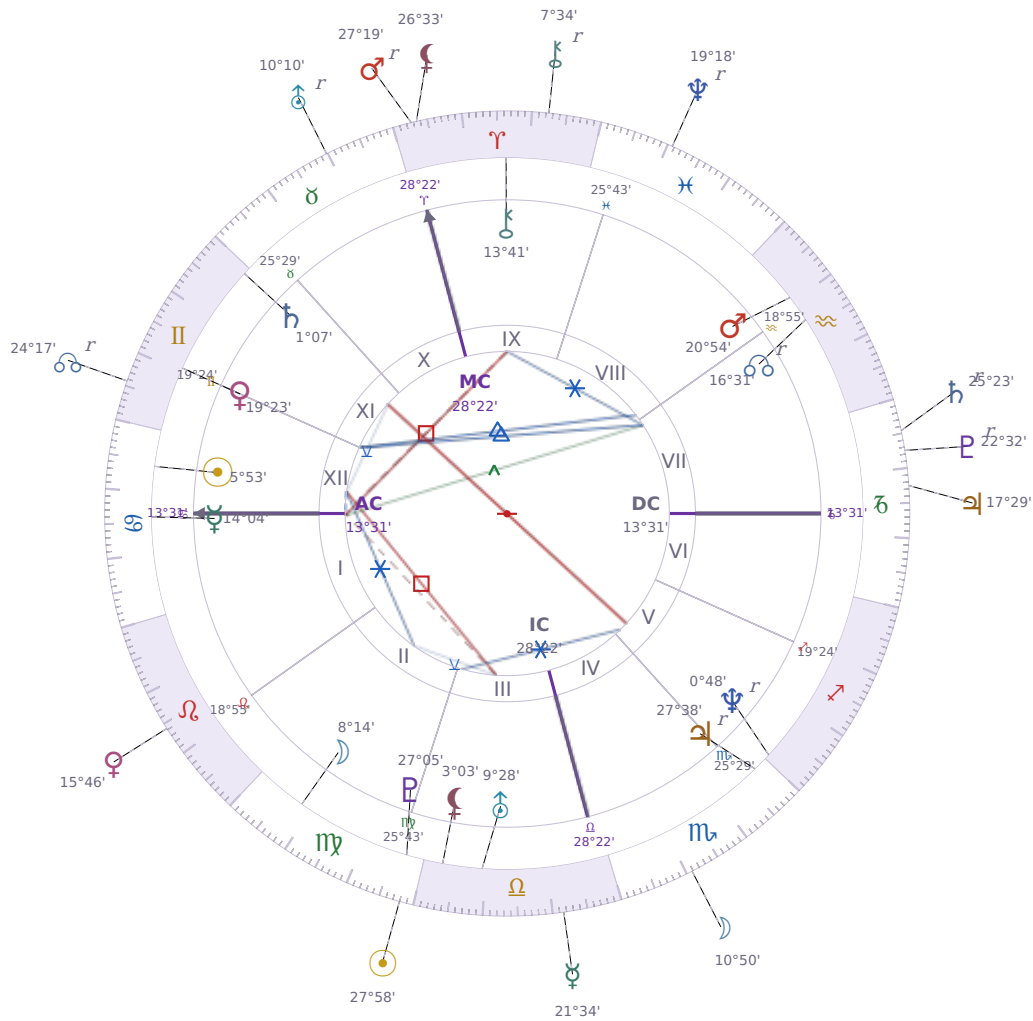

DAILY HOROSCOPE

Elon Reeve Musk

Businessman, entrepreneur, and political figure (born 1971)

♋ Cancer June 28, 1971 07:30 Pretoria

Sunday, 20 September 2020

TRANSITS FOR TODAY

☉ Sun	in ♍ Virgo	27°58'56"
☾ Moon	in ♏ Scorpio	10°50'35"
☿ Mercury	in ♎ Libra	21°34'50"
♀ Venus	in ♌ Leo	15°46'35"
♂ Mars	in ♈ Aries Rx	27°19'14"
♃ Jupiter	in ♑ Capricorn	17°29'47"
♄ Saturn	in ♑ Capricorn Rx	25°23'58"

♅ Uranus	in ♉ Taurus Rx	10°10'52"
♆ Neptune	in ♓ Pisces Rx	19°18'31"
♇ Pluto	in ♑ Capricorn Rx	22°32'02"
♁ Chiron	in ♈ Aries Rx	7°34'40"
♊ NNode	in ♊ Gemini Rx	24°17'08"
♁ Lilith	in ♈ Aries	26°33'15"

## NATAL PLANETS

☉ Sun	in ♋ Cancer	5°53'26"	XII
☾ Moon	in ♍ Virgo	8°14'52"	II
☿ Mercury	in ♋ Cancer	14°04'03"	I
♀ Venus	in ♊ Gemini	19°23'48"	XI
♂ Mars	in ♒ Aquarius	20°54'21"	VIII
♃ Jupiter	in ♏ Scorpio	27°38'52"	V Rx
♄ Saturn	in ♊ Gemini	1°07'22"	XI
♅ Uranus	in ♎ Libra	9°28'55"	III
♆ Neptune	in ♐ Sagittarius	0°48'48"	V Rx
♇ Pluto	in ♍ Virgo	27°05'36"	III
♁ Chiron	in ♈ Aries	13°41'50"	IX
♊ North Node	in ♒ Aquarius	16°31'23"	VII Rx
♁ Lilith	in ♎ Libra	3°03'14"	III

## KEY TRANSIT FACTORS