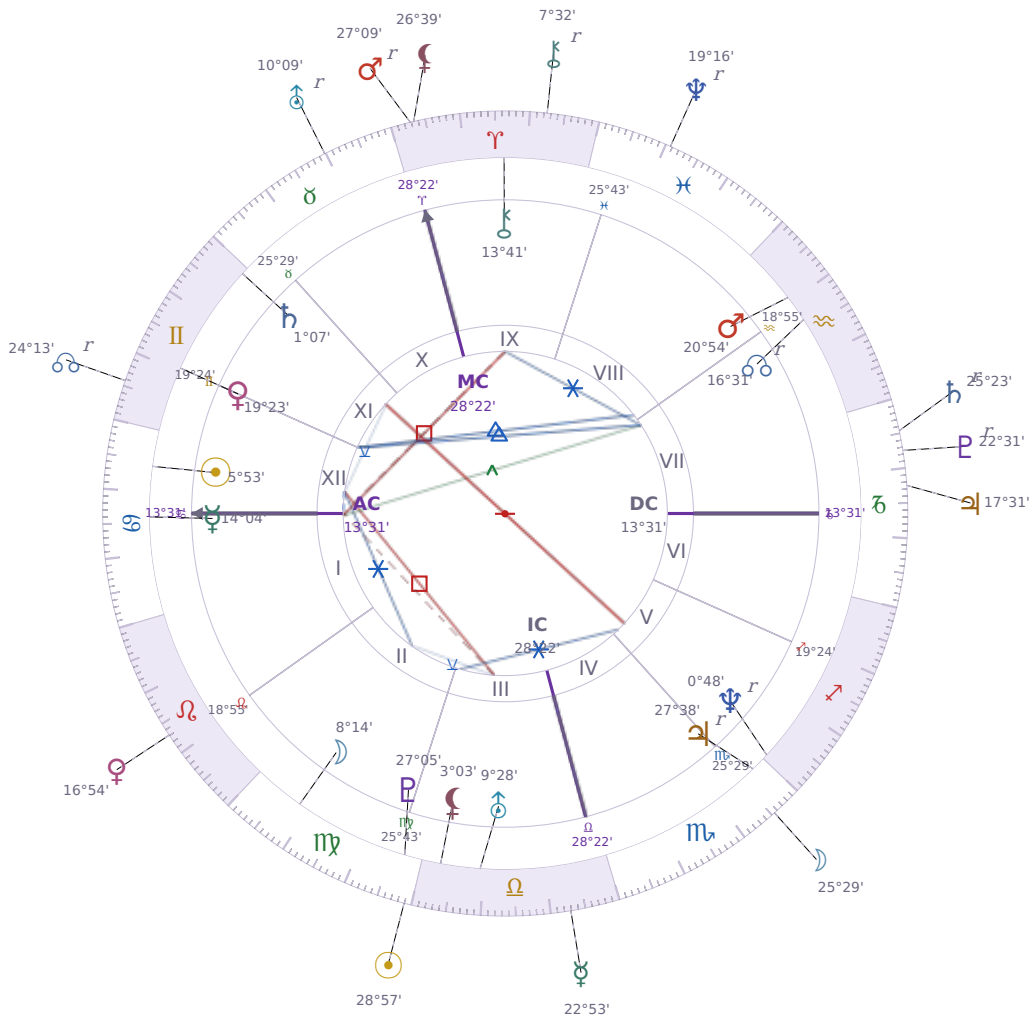

DAILY HOROSCOPE

Elon Reeve Musk

Businessman, entrepreneur, and political figure (born 1971)

♋ Cancer June 28, 1971 07:30 Pretoria

Monday, 21 September 2020

TRANSITS FOR TODAY

☉ Sun	in ♍ Virgo	28°57'36"
☾ Moon	in ♏ Scorpio	25°29'02"
☿ Mercury	in ♎ Libra	22°53'23"
♀ Venus	in ♌ Leo	16°54'42"
♂ Mars	in ♈ Aries Rx	27°09'38"
♃ Jupiter	in ♐ Capricorn	17°31'20"
♄ Saturn	in ♐ Capricorn Rx	25°23'09"

♅ Uranus	in	♉ Taurus Rx	10°09'13"
♆ Neptune	in	♓ Pisces Rx	19°16'53"
♇ Pluto	in	♑ Capricorn Rx	22°31'39"
♁ Chiron	in	♈ Aries Rx	7°32'00"
♊ NNode	in	♊ Gemini Rx	24°13'58"
♁ Lilith	in	♈ Aries	26°39'57"

## NATAL PLANETS

☉ Sun	in	♋ Cancer	5°53'26"	XII
☾ Moon	in	♍ Virgo	8°14'52"	II
☿ Mercury	in	♋ Cancer	14°04'03"	I
♀ Venus	in	♊ Gemini	19°23'48"	XI
♂ Mars	in	♒ Aquarius	20°54'21"	VIII
♃ Jupiter	in	♏ Scorpio	27°38'52"	V Rx
♄ Saturn	in	♊ Gemini	1°07'22"	XI
♅ Uranus	in	♎ Libra	9°28'55"	III
♆ Neptune	in	♐ Sagittarius	0°48'48"	V Rx
♇ Pluto	in	♍ Virgo	27°05'36"	III
♁ Chiron	in	♈ Aries	13°41'50"	IX
♊ North Node	in	♒ Aquarius	16°31'23"	VII Rx
♁ Lilith	in	♎ Libra	3°03'14"	III

## KEY TRANSIT FACTORS