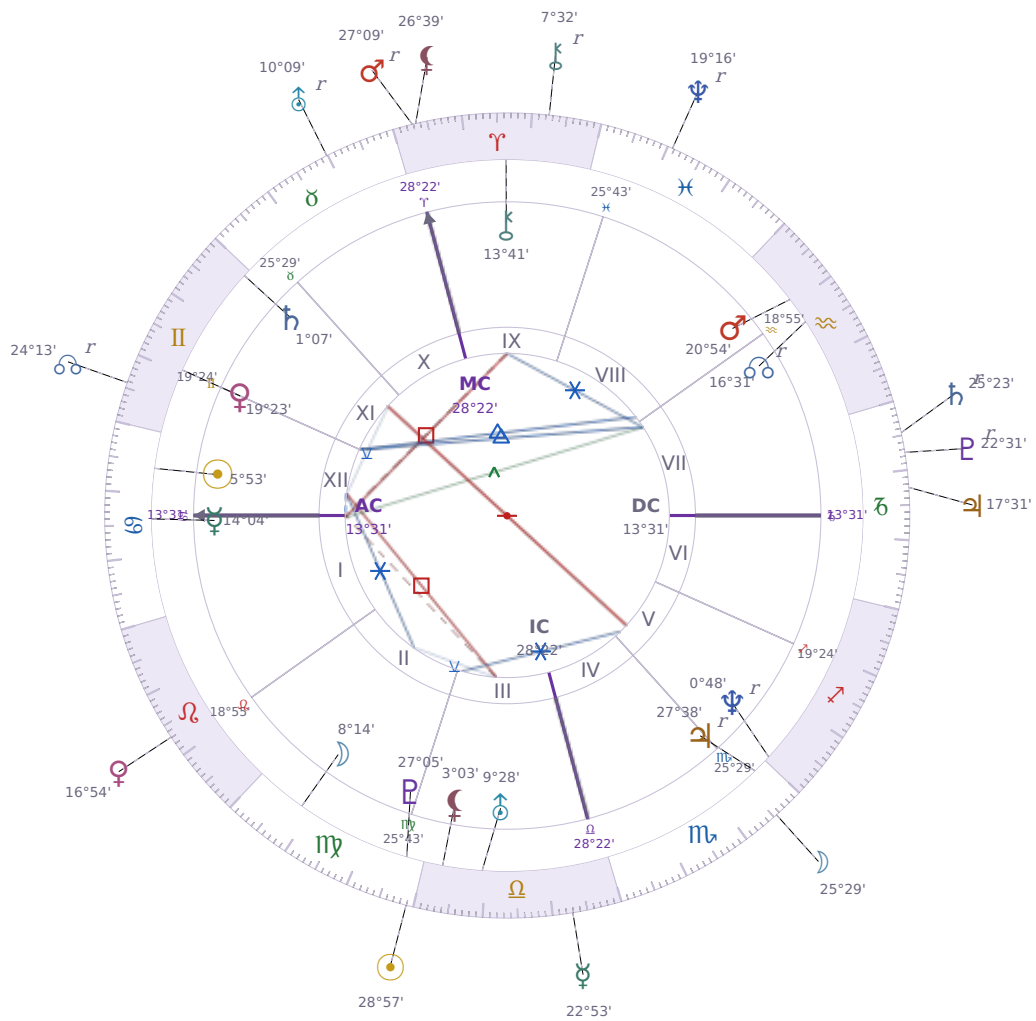

DAILY HOROSCOPE

Elon Reeve Musk

Businessman, entrepreneur, and political figure (born 1971)

♋ Cancer June 28, 1971 07:30 Pretoria

Monday, 21 September 2020

TRANSITS FOR TODAY

☉ Sun	in ♍ Virgo	28°57'36"
☾ Moon	in ♏ Scorpio	25°29'02"
☿ Mercury	in ♎ Libra	22°53'23"
♀ Venus	in ♌ Leo	16°54'42"
♂ Mars	in ♈ Aries Rx	27°09'38"
♃ Jupiter	in ♏ Capricorn	17°31'20"
♄ Saturn	in ♏ Capricorn Rx	25°23'09"

♅ Uranus	in	♉ Taurus Rx	10°09'13"
♆ Neptune	in	♓ Pisces Rx	19°16'53"
♇ Pluto	in	♑ Capricorn Rx	22°31'39"
♁ Chiron	in	♈ Aries Rx	7°32'00"
♊ NNode	in	♊ Gemini Rx	24°13'58"
♁ Lilith	in	♈ Aries	26°39'57"

NATAL PLANETS