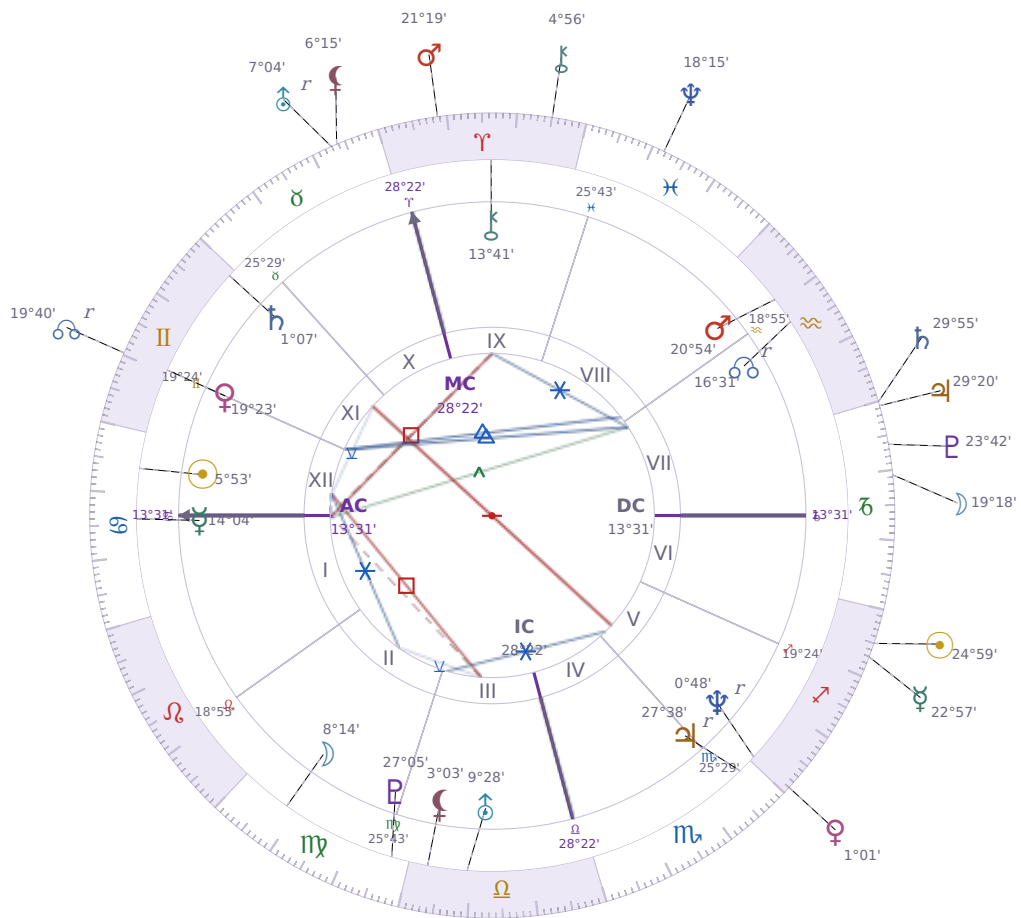

DAILY HOROSCOPE

**Elon Reeve Musk**

Businessman, entrepreneur, and political figure (born 1971)

♋ Cancer June 28, 1971 07:30 Pretoria

**Wednesday, 16 December 2020**

**TRANSITS FOR TODAY**

☉ Sun	in ♏ Sagittarius	24°59'31"
☾ Moon	in ♑ Capricorn	19°18'37"
☿ Mercury	in ♏ Sagittarius	22°57'23"
♀ Venus	in ♏ Sagittarius	1°01'21"
♂ Mars	in ♈ Aries	21°19'40"
♃ Jupiter	in ♑ Capricorn	29°20'23"
♄ Saturn	in ♑ Capricorn	29°55'31"

♅ Uranus	in	♉ Taurus Rx	7°04'23"
♆ Neptune	in	♓ Pisces	18°15'03"
♇ Pluto	in	♑ Capricorn	23°42'03"
♁ Chiron	in	♈ Aries	4°56'28"
♊ NNode	in	♊ Gemini Rx	19°40'44"
♁ Lilith	in	♉ Taurus	6°15'27"

## NATAL PLANETS

☉ Sun	in	♋ Cancer	5°53'26"	XII
☾ Moon	in	♍ Virgo	8°14'52"	II
☿ Mercury	in	♋ Cancer	14°04'03"	I
♀ Venus	in	♊ Gemini	19°23'48"	XI
♂ Mars	in	♒ Aquarius	20°54'21"	VIII
♃ Jupiter	in	♏ Scorpio	27°38'52"	V Rx
♄ Saturn	in	♊ Gemini	1°07'22"	XI
♅ Uranus	in	♎ Libra	9°28'55"	III
♆ Neptune	in	♐ Sagittarius	0°48'48"	V Rx
♇ Pluto	in	♍ Virgo	27°05'36"	III
♁ Chiron	in	♈ Aries	13°41'50"	IX
♊ North Node	in	♒ Aquarius	16°31'23"	VII Rx
♁ Lilith	in	♎ Libra	3°03'14"	III