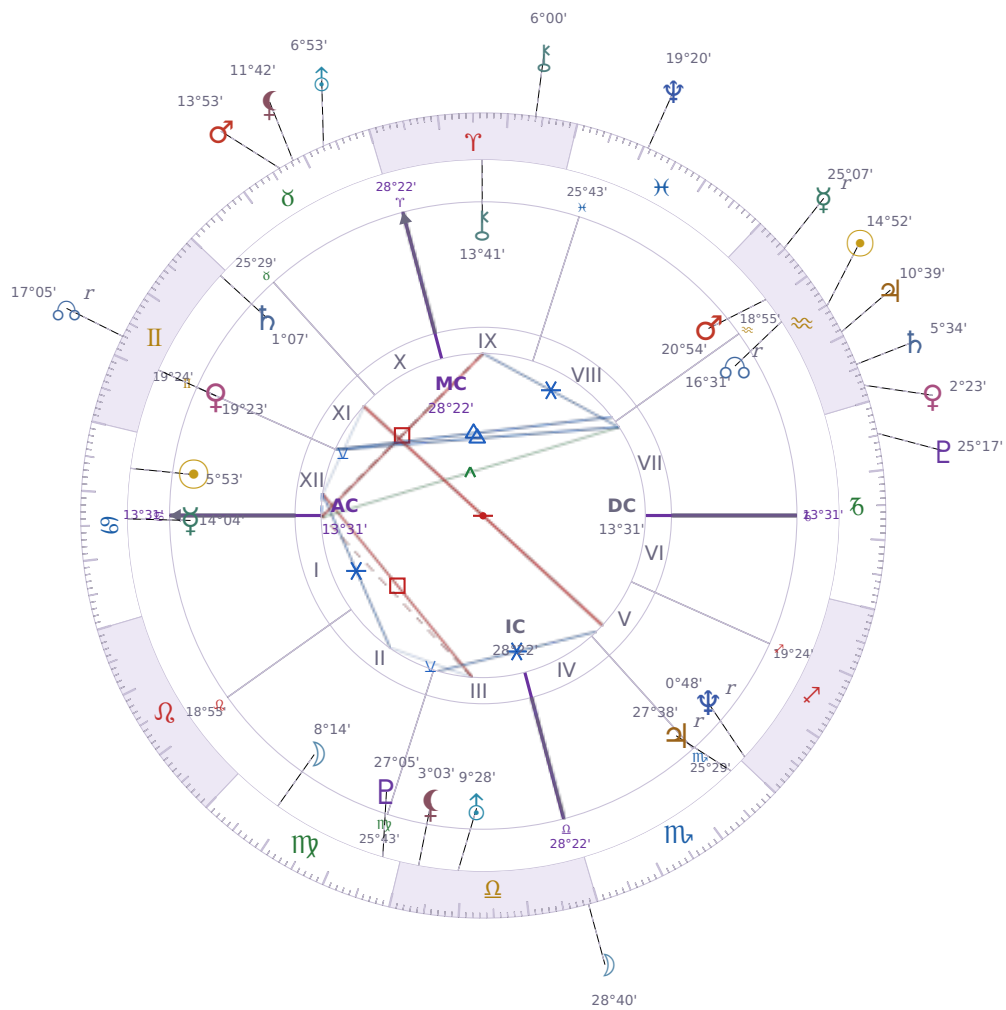

DAILY HOROSCOPE

Elon Reeve Musk

Businessman, entrepreneur, and political figure (born 1971)

♋ Cancer June 28, 1971 07:30 Pretoria

Wednesday, 3 February 2021

TRANSITS FOR TODAY

☉ Sun	in ♈ Aquarius	14°52'27"
☾ Moon	in ♌ Libra	28°40'39"
☿ Mercury	in ♈ Aquarius Rx	25°07'26"
♀ Venus	in ♈ Aquarius	2°23'49"
♂ Mars	in ♉ Taurus	13°53'28"
♃ Jupiter	in ♈ Aquarius	10°39'08"
♄ Saturn	in ♈ Aquarius	5°34'17"

♅ Uranus	in ♉ Taurus	6°53'55"
♆ Neptune	in ♓ Pisces	19°20'56"
♇ Pluto	in ♑ Capricorn	25°17'24"
♁ Chiron	in ♈ Aries	6°00'57"
♊ NNode	in ♊ Gemini Rx	17°05'04"
♁ Lilith	in ♉ Taurus	11°42'38"

NATAL PLANETS

☉ Sun	in ♋ Cancer	5°53'26"	XII
☾ Moon	in ♍ Virgo	8°14'52"	II
☿ Mercury	in ♋ Cancer	14°04'03"	I
♀ Venus	in ♊ Gemini	19°23'48"	XI
♂ Mars	in ♒ Aquarius	20°54'21"	VIII
♃ Jupiter	in ♏ Scorpio	27°38'52"	V Rx
♄ Saturn	in ♊ Gemini	1°07'22"	XI
♅ Uranus	in ♎ Libra	9°28'55"	III
♆ Neptune	in ♐ Sagittarius	0°48'48"	V Rx
♇ Pluto	in ♍ Virgo	27°05'36"	III
♁ Chiron	in ♈ Aries	13°41'50"	IX
♊ North Node	in ♒ Aquarius	16°31'23"	VII Rx
♁ Lilith	in ♎ Libra	3°03'14"	III