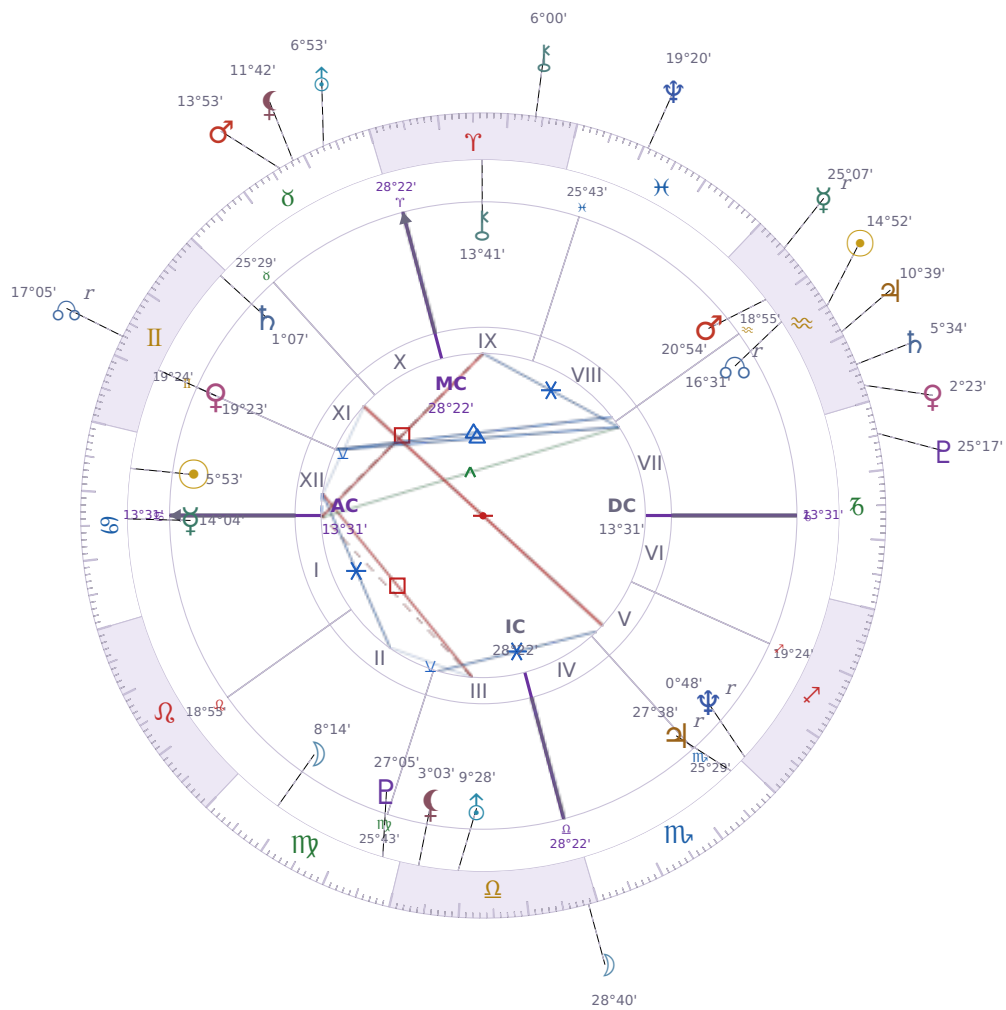

DAILY HOROSCOPE

Elon Reeve Musk

Businessman, entrepreneur, and political figure (born 1971)

♋ Cancer June 28, 1971 07:30 Pretoria

Wednesday, 3 February 2021

TRANSITS FOR TODAY

| | | |
|-----------|-------------------------|-----------|
| ☉ Sun | in ♒ Aquarius | 14°52'27" |
| ☾ Moon | in ♎ Libra | 28°40'39" |
| ☿ Mercury | in ♒ Aquarius Rx | 25°07'26" |
| ♀ Venus | in ♒ Aquarius | 2°23'49" |
| ♂ Mars | in ♉ Taurus | 13°53'28" |
| ♃ Jupiter | in ♒ Aquarius | 10°39'08" |
| ♄ Saturn | in ♒ Aquarius | 5°34'17" |

| | | |
|-----------|----------------|-----------|
| ♅ Uranus | in ♉ Taurus | 6°53'55" |
| ♆ Neptune | in ♓ Pisces | 19°20'56" |
| ♇ Pluto | in ♑ Capricorn | 25°17'24" |
| ♁ Chiron | in ♈ Aries | 6°00'57" |
| ♊ NNode | in ♊ Gemini Rx | 17°05'04" |
| ♁ Lilith | in ♉ Taurus | 11°42'38" |

NATAL PLANETS

| | | | |
|--------------|------------------|-----------|--------|
| ☉ Sun | in ♋ Cancer | 5°53'26" | XII |
| ☾ Moon | in ♍ Virgo | 8°14'52" | II |
| ☿ Mercury | in ♋ Cancer | 14°04'03" | I |
| ♀ Venus | in ♊ Gemini | 19°23'48" | XI |
| ♂ Mars | in ♒ Aquarius | 20°54'21" | VIII |
| ♃ Jupiter | in ♏ Scorpio | 27°38'52" | V Rx |
| ♄ Saturn | in ♊ Gemini | 1°07'22" | XI |
| ♅ Uranus | in ♎ Libra | 9°28'55" | III |
| ♆ Neptune | in ♐ Sagittarius | 0°48'48" | V Rx |
| ♇ Pluto | in ♍ Virgo | 27°05'36" | III |
| ♁ Chiron | in ♈ Aries | 13°41'50" | IX |
| ♊ North Node | in ♒ Aquarius | 16°31'23" | VII Rx |
| ♁ Lilith | in ♎ Libra | 3°03'14" | III |