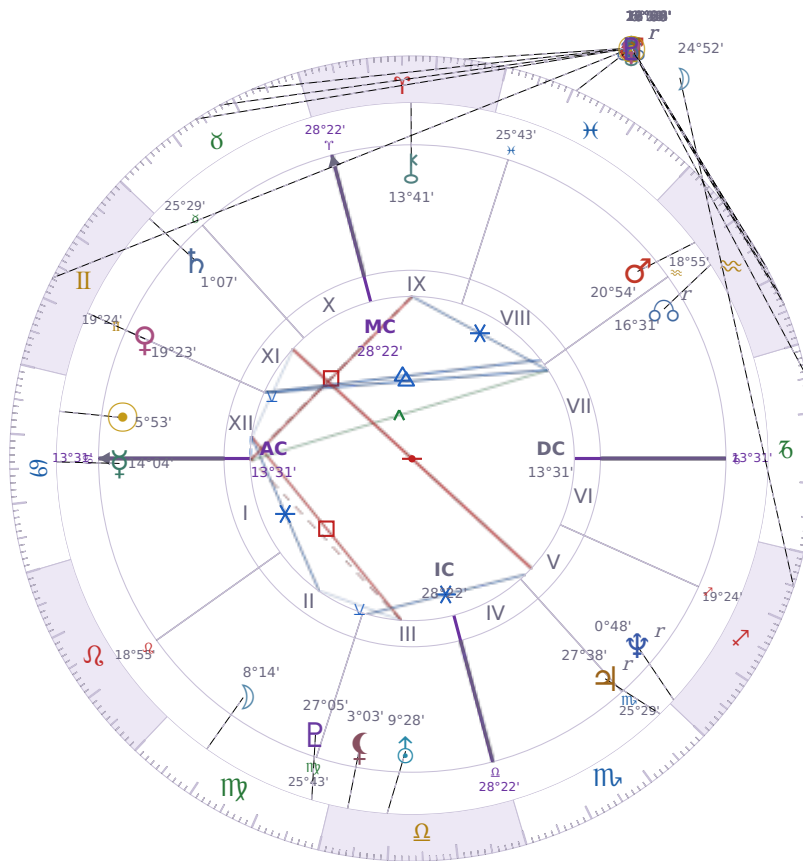

DAILY HOROSCOPE

Elon Reeve Musk

Businessman, entrepreneur, and political figure (born 1971)

♋ Cancer June 28, 1971 07:30 Pretoria

Sunday, 7 February 2021

TRANSITS FOR TODAY

☉ Sun	in ♒ Aquarius	18°55'45"
☾ Moon	in ♐ Sagittarius	24°52'32"
☿ Mercury	in ♒ Aquarius Rx	21°16'49"
♀ Venus	in ♒ Aquarius	7°24'32"
♂ Mars	in ♉ Taurus	16°03'51"
♃ Jupiter	in ♒ Aquarius	11°36'03"
♄ Saturn	in ♒ Aquarius	6°02'32"

♅ Uranus	in	♉ Taurus	6°58'30"
♆ Neptune	in	♓ Pisces	19°28'53"
♇ Pluto	in	♑ Capricorn	25°24'57"
♁ Chiron	in	♈ Aries	6°11'05"
♊ NNode	in	♊ Gemini Rx	16°52'22"
♁ Lilith	in	♉ Taurus	12°09'19"

NATAL PLANETS

☉ Sun	in	♋ Cancer	5°53'26"	XII
☾ Moon	in	♍ Virgo	8°14'52"	II
☿ Mercury	in	♋ Cancer	14°04'03"	I
♀ Venus	in	♊ Gemini	19°23'48"	XI
♂ Mars	in	♒ Aquarius	20°54'21"	VIII
♃ Jupiter	in	♏ Scorpio	27°38'52"	V Rx
♄ Saturn	in	♊ Gemini	1°07'22"	XI
♅ Uranus	in	♎ Libra	9°28'55"	III
♆ Neptune	in	♐ Sagittarius	0°48'48"	V Rx
♇ Pluto	in	♍ Virgo	27°05'36"	III
♁ Chiron	in	♈ Aries	13°41'50"	IX
♊ North Node	in	♒ Aquarius	16°31'23"	VII Rx
♁ Lilith	in	♎ Libra	3°03'14"	III