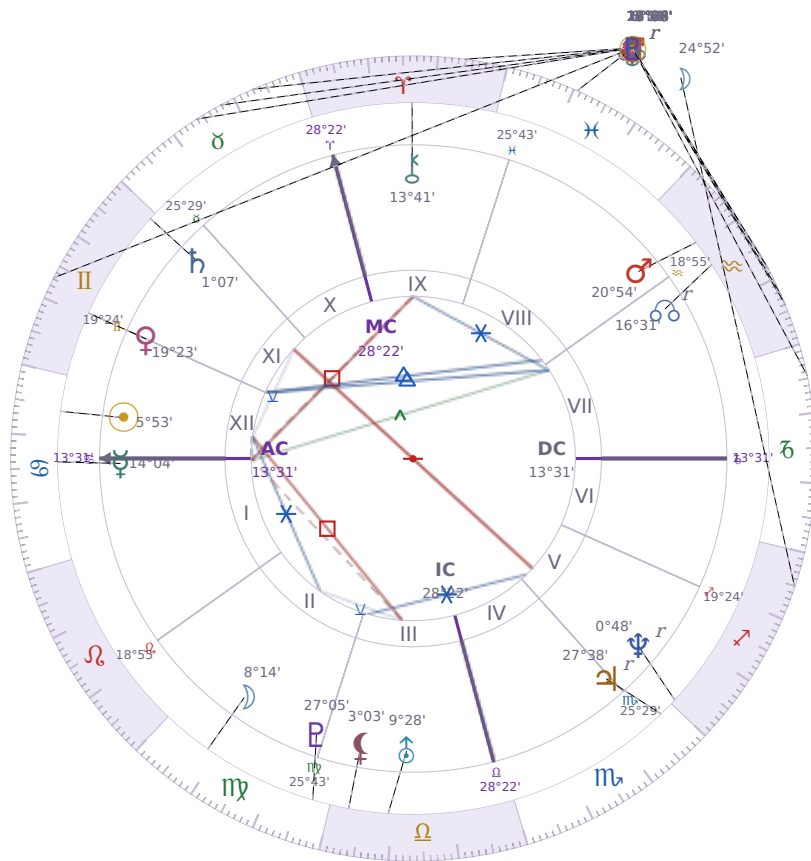

DAILY HOROSCOPE

Elon Reeve Musk

Businessman, entrepreneur, and political figure (born 1971)

♋ Cancer June 28, 1971 07:30 Pretoria

Sunday, 7 February 2021

TRANSITS FOR TODAY

☉ Sun	in ♈ Aquarius	18°55'45"
☾ Moon	in ♐ Sagittarius	24°52'32"
☿ Mercury	in ♈ Aquarius Rx	21°16'49"
♀ Venus	in ♈ Aquarius	7°24'32"
♂ Mars	in ♉ Taurus	16°03'51"
♃ Jupiter	in ♈ Aquarius	11°36'03"
♄ Saturn	in ♈ Aquarius	6°02'32"

♅ Uranus	in	♉ Taurus	6°58'30"
♆ Neptune	in	♓ Pisces	19°28'53"
♇ Pluto	in	♑ Capricorn	25°24'57"
♁ Chiron	in	♈ Aries	6°11'05"
♊ NNode	in	♊ Gemini Rx	16°52'22"
♁ Lilith	in	♉ Taurus	12°09'19"

## NATAL PLANETS

☉ Sun	in	♋ Cancer	5°53'26"	XII
☾ Moon	in	♍ Virgo	8°14'52"	II
☿ Mercury	in	♋ Cancer	14°04'03"	I
♀ Venus	in	♊ Gemini	19°23'48"	XI
♂ Mars	in	♒ Aquarius	20°54'21"	VIII
♃ Jupiter	in	♏ Scorpio	27°38'52"	V Rx
♄ Saturn	in	♊ Gemini	1°07'22"	XI
♅ Uranus	in	♎ Libra	9°28'55"	III
♆ Neptune	in	♐ Sagittarius	0°48'48"	V Rx
♇ Pluto	in	♍ Virgo	27°05'36"	III
♁ Chiron	in	♈ Aries	13°41'50"	IX
♊ North Node	in	♒ Aquarius	16°31'23"	VII Rx
♁ Lilith	in	♎ Libra	3°03'14"	III

## KEY TRANSIT FACTORS