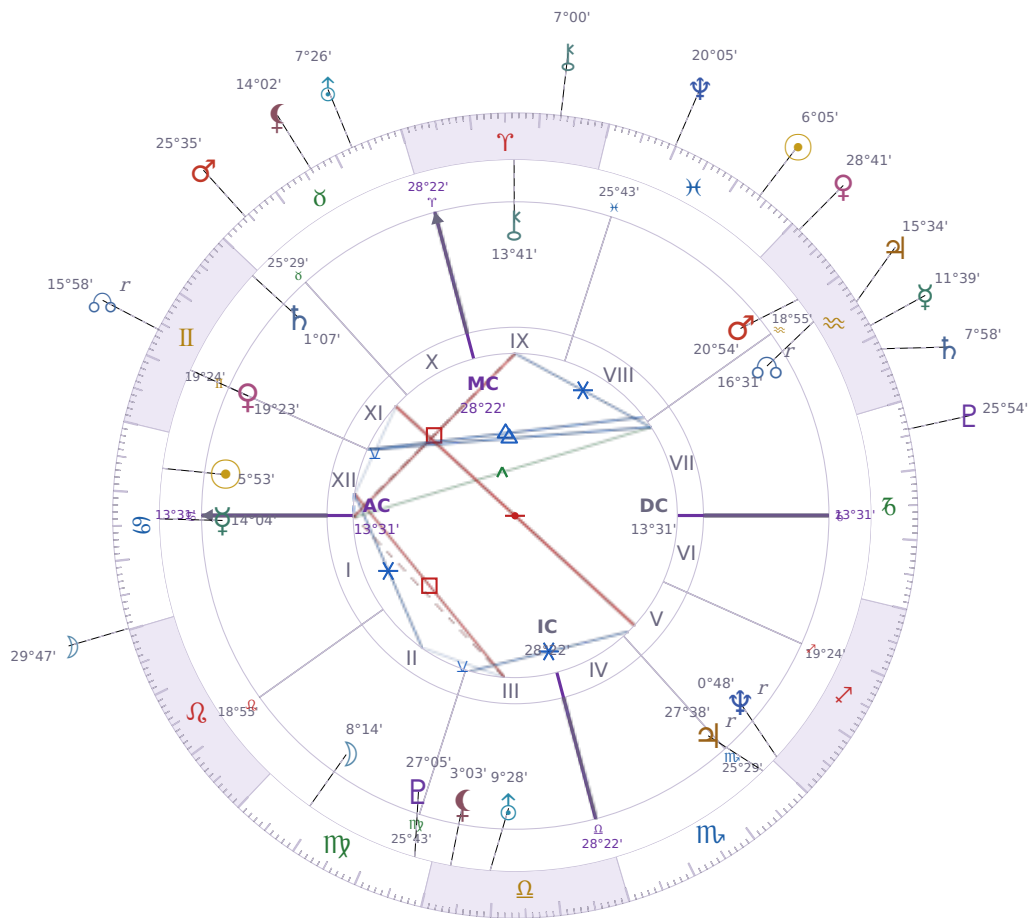

DAILY HOROSCOPE

Elon Reeve Musk

Businessman, entrepreneur, and political figure (born 1971)

♋ Cancer June 28, 1971 07:30 Pretoria

Wednesday, 24 February 2021

TRANSITS FOR TODAY

☉ Sun	in ♋ Pisces	6°05'50"
☾ Moon	in ♋ Cancer	29°47'29"
☿ Mercury	in ♋ Aquarius	11°39'52"
♀ Venus	in ♋ Aquarius	28°41'16"
♂ Mars	in ♋ Taurus	25°35'46"
♃ Jupiter	in ♋ Aquarius	15°34'50"
♄ Saturn	in ♋ Aquarius	7°58'46"

♅ Uranus	in ♉ Taurus	7°26'29"
♆ Neptune	in ♓ Pisces	20°05'11"
♇ Pluto	in ♑ Capricorn	25°54'40"
♁ Chiron	in ♈ Aries	7°00'07"
♊ NNode	in ♊ Gemini Rx	15°58'21"
♁ Lilith	in ♉ Taurus	14°02'41"

NATAL PLANETS

☉ Sun	in ♋ Cancer	5°53'26"	XII
☾ Moon	in ♍ Virgo	8°14'52"	II
☿ Mercury	in ♋ Cancer	14°04'03"	I
♀ Venus	in ♊ Gemini	19°23'48"	XI
♂ Mars	in ♒ Aquarius	20°54'21"	VIII
♃ Jupiter	in ♏ Scorpio	27°38'52"	V Rx
♄ Saturn	in ♊ Gemini	1°07'22"	XI
♅ Uranus	in ♎ Libra	9°28'55"	III
♆ Neptune	in ♐ Sagittarius	0°48'48"	V Rx
♇ Pluto	in ♍ Virgo	27°05'36"	III
♁ Chiron	in ♈ Aries	13°41'50"	IX
♊ North Node	in ♒ Aquarius	16°31'23"	VII Rx
♁ Lilith	in ♎ Libra	3°03'14"	III