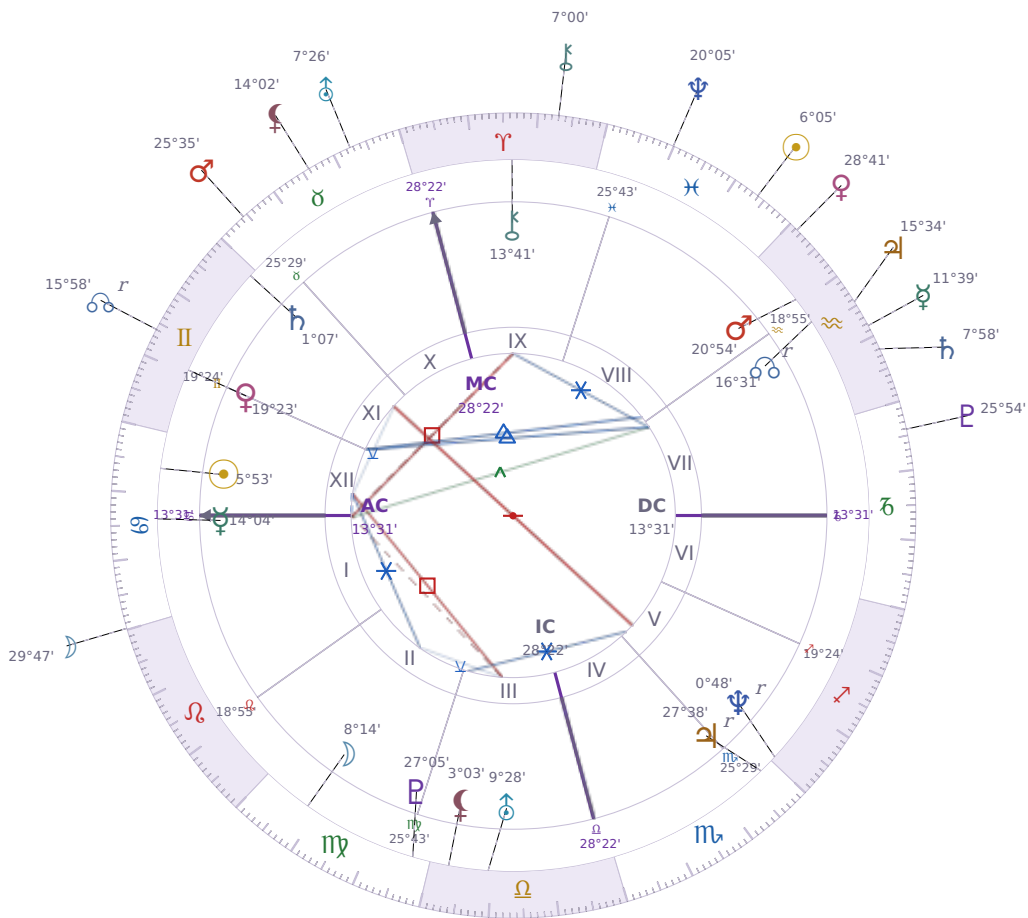

DAILY HOROSCOPE

Elon Reeve Musk

Businessman, entrepreneur, and political figure (born 1971)

♋ Cancer June 28, 1971 07:30 Pretoria

Wednesday, 24 February 2021

TRANSITS FOR TODAY

☉ Sun	in ♋ Pisces	6°05'50"
☾ Moon	in ♋ Cancer	29°47'29"
♃ Mercury	in ♋ Aquarius	11°39'52"
♀ Venus	in ♋ Aquarius	28°41'16"
♂ Mars	in ♋ Taurus	25°35'46"
♃ Jupiter	in ♋ Aquarius	15°34'50"
♄ Saturn	in ♋ Aquarius	7°58'46"

♅ Uranus	in ♉ Taurus	7°26'29"
♆ Neptune	in ♓ Pisces	20°05'11"
♇ Pluto	in ♑ Capricorn	25°54'40"
♁ Chiron	in ♈ Aries	7°00'07"
♊ NNode	in ♊ Gemini Rx	15°58'21"
♁ Lilith	in ♉ Taurus	14°02'41"

NATAL PLANETS

☉ Sun	in ♋ Cancer	5°53'26"	XII
☾ Moon	in ♍ Virgo	8°14'52"	II
☿ Mercury	in ♋ Cancer	14°04'03"	I
♀ Venus	in ♊ Gemini	19°23'48"	XI
♂ Mars	in ♒ Aquarius	20°54'21"	VIII
♃ Jupiter	in ♏ Scorpio	27°38'52"	V Rx
♄ Saturn	in ♊ Gemini	1°07'22"	XI
♅ Uranus	in ♎ Libra	9°28'55"	III
♆ Neptune	in ♐ Sagittarius	0°48'48"	V Rx
♇ Pluto	in ♍ Virgo	27°05'36"	III
♁ Chiron	in ♈ Aries	13°41'50"	IX
♊ North Node	in ♒ Aquarius	16°31'23"	VII Rx
♁ Lilith	in ♎ Libra	3°03'14"	III