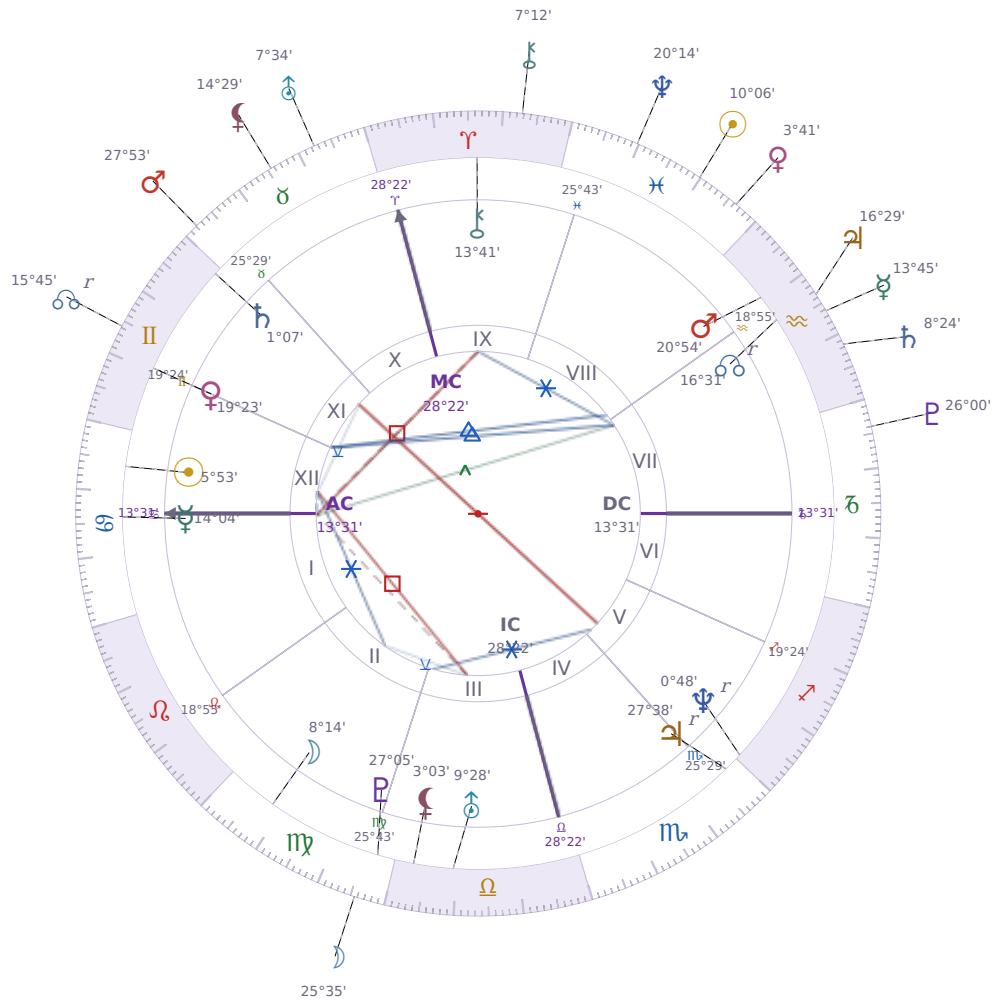

DAILY HOROSCOPE

Elon Reeve Musk

Businessman, entrepreneur, and political figure (born 1971)

♋ Cancer June 28, 1971 07:30 Pretoria

Sunday, 28 February 2021

TRANSITS FOR TODAY

☉ Sun	in ♓ Pisces	10°06'59"
☾ Moon	in ♍ Virgo	25°35'21"
☿ Mercury	in ♒ Aquarius	13°45'32"
♀ Venus	in ♓ Pisces	3°41'13"
♂ Mars	in ♉ Taurus	27°53'35"
♃ Jupiter	in ♒ Aquarius	16°29'48"
♄ Saturn	in ♒ Aquarius	8°24'49"

♅ Uranus	in ♉ Taurus	7°34'55"
♆ Neptune	in ♓ Pisces	20°14'07"
♇ Pluto	in ♑ Capricorn	26°00'58"
♁ Chiron	in ♈ Aries	7°12'47"
♊ NNode	in ♊ Gemini Rx	15°45'38"
♁ Lilith	in ♉ Taurus	14°29'21"

NATAL PLANETS