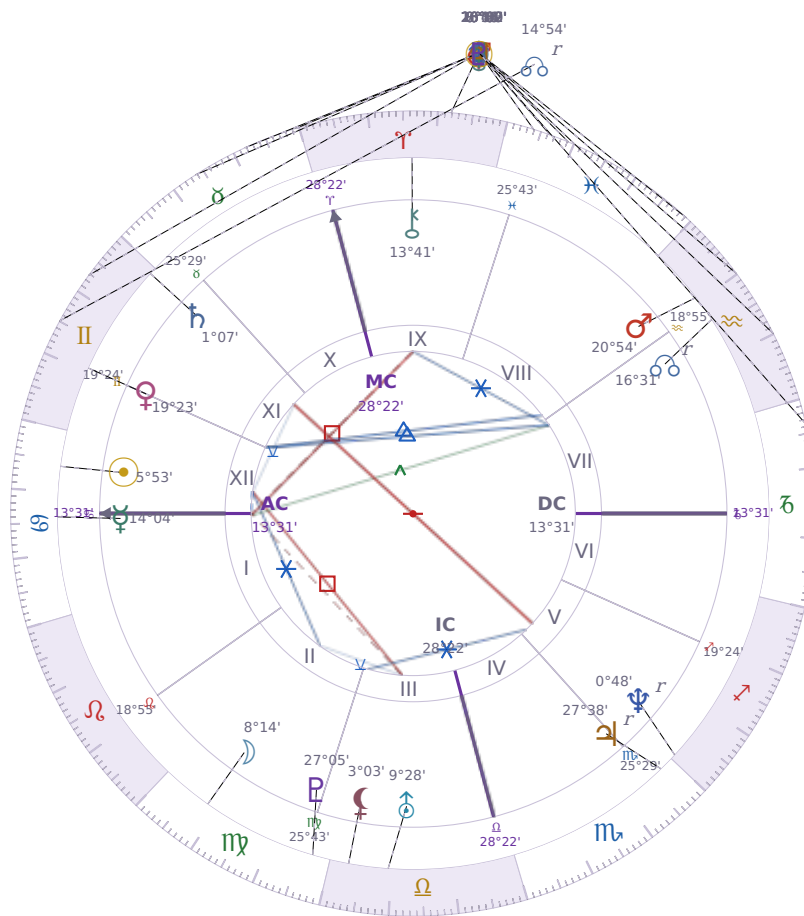

DAILY HOROSCOPE

Elon Reeve Musk

Businessman, entrepreneur, and political figure (born 1971)

♋ Cancer June 28, 1971 07:30 Pretoria

Tuesday, 16 March 2021

TRANSITS FOR TODAY

☉ Sun	in ♋ Pisces	26°07'08"
☾ Moon	in ♉ Taurus	0°31'43"
☿ Mercury	in ♋ Pisces	0°45'17"
♀ Venus	in ♋ Pisces	23°39'17"
♂ Mars	in ♊ Gemini	7°13'44"
♃ Jupiter	in ♒ Aquarius	20°02'36"
♄ Saturn	in ♒ Aquarius	10°02'02"

♅ Uranus	in ♉ Taurus	8°14'41"
♆ Neptune	in ♓ Pisces	20°50'28"
♇ Pluto	in ♑ Capricorn	26°22'49"
♁ Chiron	in ♈ Aries	8°06'27"
♊ NNode	in ♊ Gemini Rx	14°54'47"
♁ Lilith	in ♉ Taurus	16°15'58"

## NATAL PLANETS

☉ Sun	in ♋ Cancer	5°53'26"	XII
☾ Moon	in ♍ Virgo	8°14'52"	II
☿ Mercury	in ♋ Cancer	14°04'03"	I
♀ Venus	in ♊ Gemini	19°23'48"	XI
♂ Mars	in ♒ Aquarius	20°54'21"	VIII
♃ Jupiter	in ♏ Scorpio	27°38'52"	V Rx
♄ Saturn	in ♊ Gemini	1°07'22"	XI
♅ Uranus	in ♎ Libra	9°28'55"	III
♆ Neptune	in ♐ Sagittarius	0°48'48"	V Rx
♇ Pluto	in ♍ Virgo	27°05'36"	III
♁ Chiron	in ♈ Aries	13°41'50"	IX
♊ North Node	in ♒ Aquarius	16°31'23"	VII Rx
♁ Lilith	in ♎ Libra	3°03'14"	III