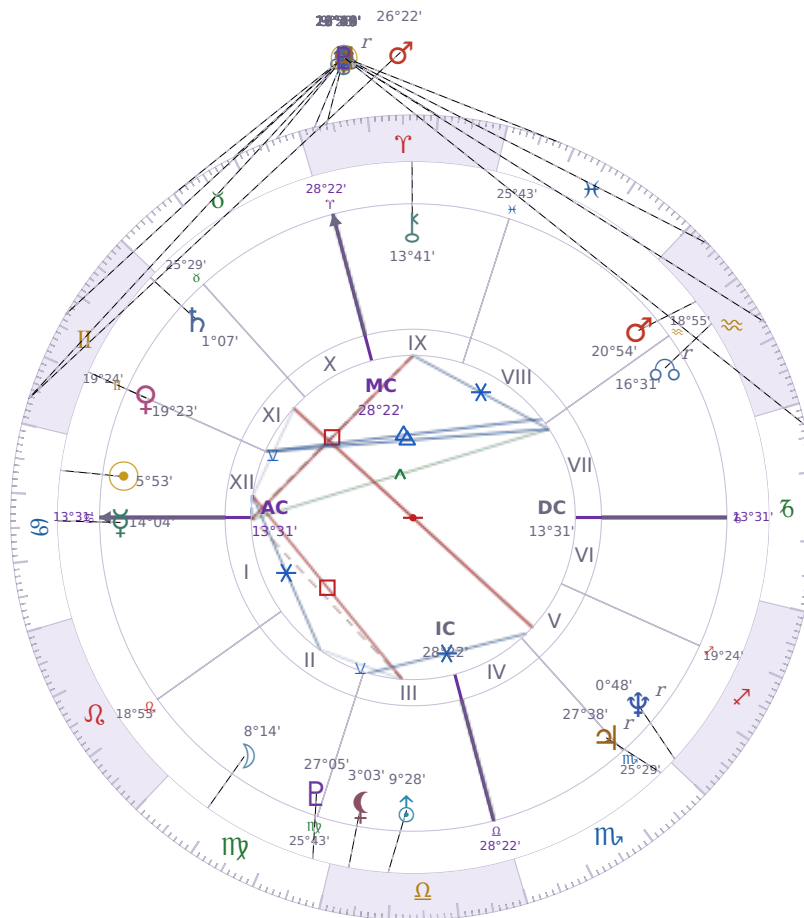

DAILY HOROSCOPE

Elon Reeve Musk

Businessman, entrepreneur, and political figure (born 1971)

♋ Cancer June 28, 1971 07:30 Pretoria

Saturday, 17 April 2021

TRANSITS FOR TODAY

|           |               |           |
|-----------|---------------|-----------|
| ☉ Sun     | in ♈ Aries    | 27°41'49" |
| ☾ Moon    | in ♊ Gemini   | 26°18'24" |
| ☿ Mercury | in ♈ Aries    | 25°55'44" |
| ♀ Venus   | in ♉ Taurus   | 3°23'01"  |
| ♂ Mars    | in ♊ Gemini   | 26°22'17" |
| ♃ Jupiter | in ♏ Aquarius | 26°14'55" |
| ♄ Saturn  | in ♏ Aquarius | 12°29'04" |

|           |    |             |           |
|-----------|----|-------------|-----------|
| ♅ Uranus  | in | ♉ Taurus    | 9°55'01"  |
| ♆ Neptune | in | ♓ Pisces    | 21°59'02" |
| ♇ Pluto   | in | ♑ Capricorn | 26°46'56" |
| ♁ Chiron  | in | ♈ Aries     | 9°58'04"  |
| ♊ NNode   | in | ♊ Gemini Rx | 13°13'06" |
| ♁ Lilith  | in | ♉ Taurus    | 19°49'04" |

## NATAL PLANETS

|              |    |               |           |        |
|--------------|----|---------------|-----------|--------|
| ☉ Sun        | in | ♋ Cancer      | 5°53'26"  | XII    |
| ☾ Moon       | in | ♍ Virgo       | 8°14'52"  | II     |
| ☿ Mercury    | in | ♋ Cancer      | 14°04'03" | I      |
| ♀ Venus      | in | ♊ Gemini      | 19°23'48" | XI     |
| ♂ Mars       | in | ♒ Aquarius    | 20°54'21" | VIII   |
| ♃ Jupiter    | in | ♏ Scorpio     | 27°38'52" | V Rx   |
| ♄ Saturn     | in | ♊ Gemini      | 1°07'22"  | XI     |
| ♅ Uranus     | in | ♎ Libra       | 9°28'55"  | III    |
| ♆ Neptune    | in | ♐ Sagittarius | 0°48'48"  | V Rx   |
| ♇ Pluto      | in | ♍ Virgo       | 27°05'36" | III    |
| ♁ Chiron     | in | ♈ Aries       | 13°41'50" | IX     |
| ♊ North Node | in | ♒ Aquarius    | 16°31'23" | VII Rx |
| ♁ Lilith     | in | ♎ Libra       | 3°03'14"  | III    |

## KEY TRANSIT FACTORS