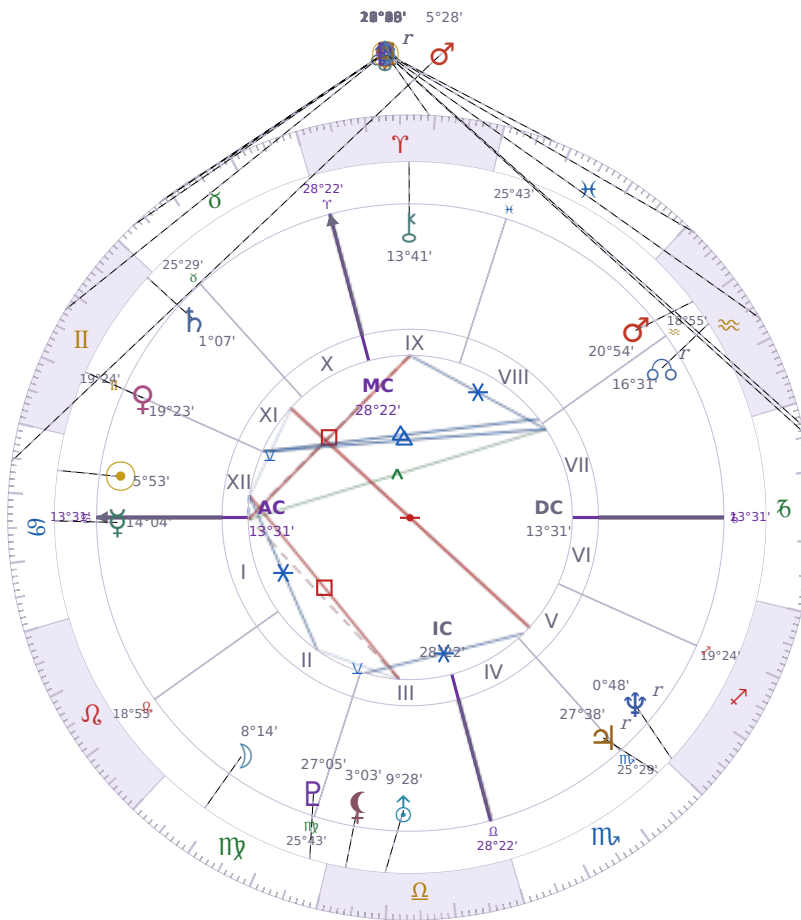

DAILY HOROSCOPE

Elon Reeve Musk

Businessman, entrepreneur, and political figure (born 1971)

♋ Cancer June 28, 1971 07:30 Pretoria

Sunday, 2 May 2021

TRANSITS FOR TODAY

☉ Sun	in ♉ Taurus	12°18'08"
☾ Moon	in ♑ Capricorn	25°43'08"
☿ Mercury	in ♉ Taurus	27°00'52"
♀ Venus	in ♉ Taurus	21°53'45"
♂ Mars	in ♋ Cancer	5°28'10"
♃ Jupiter	in ♒ Aquarius	28°33'54"
♄ Saturn	in ♒ Aquarius	13°09'43"

♅ Uranus	in ♉ Taurus	10°46'38"
♆ Neptune	in ♓ Pisces	22°25'48"
♇ Pluto	in ♑ Capricorn Rx	26°48'10"
♁ Chiron	in ♈ Aries	10°46'59"
♊ NNode	in ♊ Gemini Rx	12°25'27"
♁ Lilith	in ♉ Taurus	21°28'54"

NATAL PLANETS

☉ Sun	in ♋ Cancer	5°53'26"	XII
☾ Moon	in ♍ Virgo	8°14'52"	II
☿ Mercury	in ♋ Cancer	14°04'03"	I
♀ Venus	in ♊ Gemini	19°23'48"	XI
♂ Mars	in ♒ Aquarius	20°54'21"	VIII
♃ Jupiter	in ♏ Scorpio	27°38'52"	V Rx
♄ Saturn	in ♊ Gemini	1°07'22"	XI
♅ Uranus	in ♎ Libra	9°28'55"	III
♆ Neptune	in ♐ Sagittarius	0°48'48"	V Rx
♇ Pluto	in ♍ Virgo	27°05'36"	III
♁ Chiron	in ♈ Aries	13°41'50"	IX
♊ North Node	in ♒ Aquarius	16°31'23"	VII Rx
♁ Lilith	in ♎ Libra	3°03'14"	III