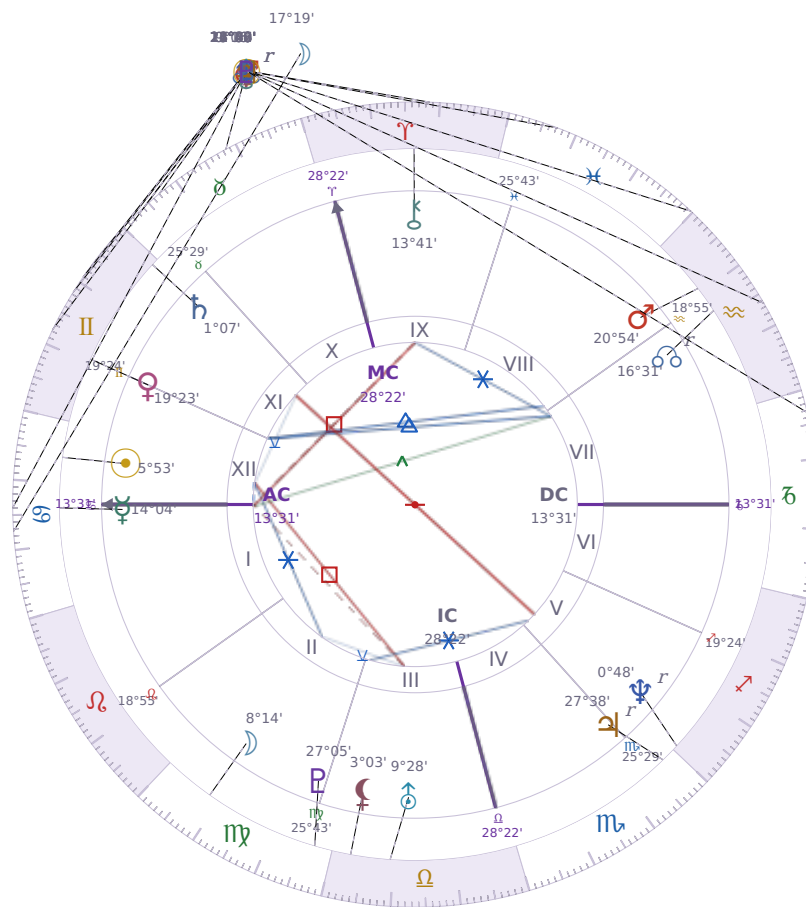

DAILY HOROSCOPE

Elon Reeve Musk

Businessman, entrepreneur, and political figure (born 1971)

♋ Cancer June 28, 1971 07:30 Pretoria

Sunday, 16 May 2021

TRANSITS FOR TODAY

☉ Sun	in ♉ Taurus	25°50'31"
☾ Moon	in ♋ Cancer	17°19'33"
☿ Mercury	in ♊ Gemini	17°43'04"
♀ Venus	in ♊ Gemini	9°06'46"
♂ Mars	in ♋ Cancer	14°00'27"
♃ Jupiter	in ♓ Pisces	0°16'36"
♄ Saturn	in ♒ Aquarius	13°28'43"

♅ Uranus	in ♉ Taurus	11°34'40"
♆ Neptune	in ♓ Pisces	22°46'02"
♇ Pluto	in ♑ Capricorn <b>Rx</b>	26°43'33"
♁ Chiron	in ♈ Aries	11°27'53"
♊ NNode	in ♊ Gemini <b>Rx</b>	11°40'58"
♁ Lilith	in ♉ Taurus	23°02'03"

## NATAL PLANETS

☉ Sun	in ♋ Cancer	5°53'26"	XII
☾ Moon	in ♍ Virgo	8°14'52"	II
☿ Mercury	in ♋ Cancer	14°04'03"	I
♀ Venus	in ♊ Gemini	19°23'48"	XI
♂ Mars	in ♒ Aquarius	20°54'21"	VIII
♃ Jupiter	in ♏ Scorpio	27°38'52"	V <b>Rx</b>
♄ Saturn	in ♊ Gemini	1°07'22"	XI
♅ Uranus	in ♎ Libra	9°28'55"	III
♆ Neptune	in ♐ Sagittarius	0°48'48"	V <b>Rx</b>
♇ Pluto	in ♍ Virgo	27°05'36"	III
♁ Chiron	in ♈ Aries	13°41'50"	IX
♊ North Node	in ♒ Aquarius	16°31'23"	VII <b>Rx</b>
♁ Lilith	in ♎ Libra	3°03'14"	III

## KEY TRANSIT FACTORS