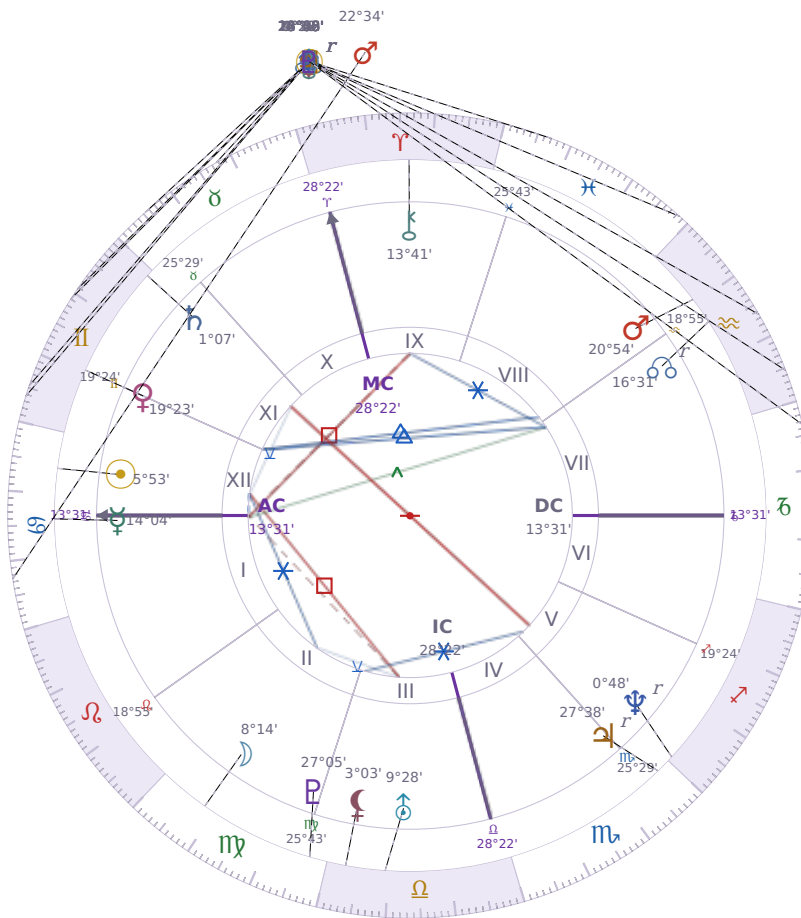

DAILY HOROSCOPE

Elon Reeve Musk

Businessman, entrepreneur, and political figure (born 1971)

♋ Cancer June 28, 1971 07:30 Pretoria

Sunday, 30 May 2021

TRANSITS FOR TODAY

☉ Sun	in ♊ Gemini	9°17'49"
☾ Moon	in ♒ Aquarius	4°37'18"
☿ Mercury	in ♊ Gemini Rx	24°42'18"
♀ Venus	in ♊ Gemini	26°15'57"
♂ Mars	in ♋ Cancer	22°34'56"
♃ Jupiter	in ♓ Pisces	1°28'38"
♄ Saturn	in ♒ Aquarius Rx	13°28'36"

♅ Uranus	in ♉ Taurus	12°20'39"
♆ Neptune	in ♓ Pisces	23°00'49"
♇ Pluto	in ♑ Capricorn Rx	26°33'50"
♁ Chiron	in ♈ Aries	12°02'27"
♊ NNode	in ♊ Gemini Rx	10°56'30"
♁ Lilith	in ♉ Taurus	24°35'11"

## NATAL PLANETS

☉ Sun	in ♋ Cancer	5°53'26"	XII
☾ Moon	in ♍ Virgo	8°14'52"	II
☿ Mercury	in ♋ Cancer	14°04'03"	I
♀ Venus	in ♊ Gemini	19°23'48"	XI
♂ Mars	in ♒ Aquarius	20°54'21"	VIII
♃ Jupiter	in ♏ Scorpio	27°38'52"	V Rx
♄ Saturn	in ♊ Gemini	1°07'22"	XI
♅ Uranus	in ♎ Libra	9°28'55"	III
♆ Neptune	in ♐ Sagittarius	0°48'48"	V Rx
♇ Pluto	in ♍ Virgo	27°05'36"	III
♁ Chiron	in ♈ Aries	13°41'50"	IX
♊ North Node	in ♒ Aquarius	16°31'23"	VII Rx
♁ Lilith	in ♎ Libra	3°03'14"	III