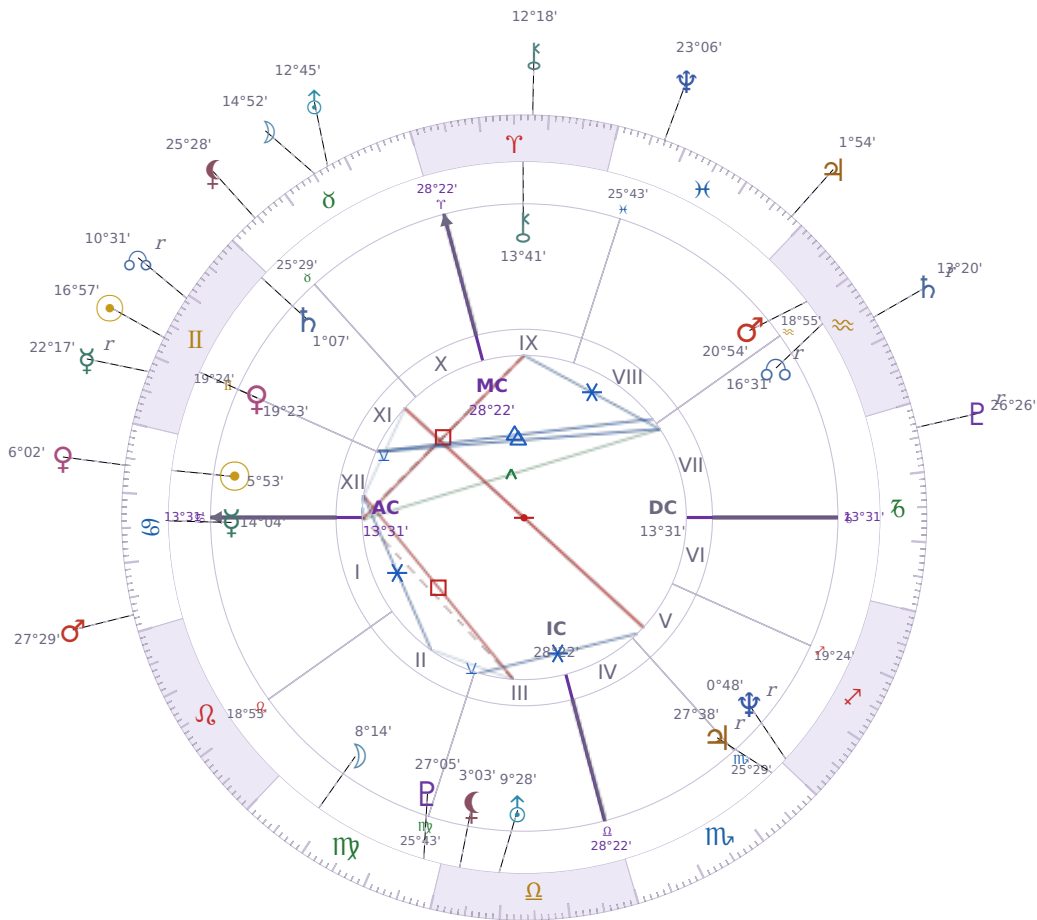

DAILY HOROSCOPE

Elon Reeve Musk

Businessman, entrepreneur, and political figure (born 1971)

♋ Cancer June 28, 1971 07:30 Pretoria

Monday, 7 June 2021

TRANSITS FOR TODAY

☉ Sun	in ♊ Gemini	16°57'34"
☾ Moon	in ♉ Taurus	14°52'50"
☿ Mercury	in ♊ Gemini Rx	22°17'01"
♀ Venus	in ♋ Cancer	6°02'24"
♂ Mars	in ♋ Cancer	27°29'50"
♃ Jupiter	in ♋ Pisces	1°54'32"
♄ Saturn	in ♒ Aquarius Rx	13°20'04"

♅ Uranus	in ♉ Taurus	12°45'21"
♆ Neptune	in ♋ Pisces	23°06'34"
♇ Pluto	in ♄ Capricorn <b>Rx</b>	26°26'15"
♁ Chiron	in ♈ Aries	12°18'49"
♊ NNode	in ♊ Gemini <b>Rx</b>	10°31'04"
♁ Lilith	in ♉ Taurus	25°28'23"

## NATAL PLANETS

☉ Sun	in ♋ Cancer	5°53'26"	XII
☾ Moon	in ♍ Virgo	8°14'52"	II
☿ Mercury	in ♋ Cancer	14°04'03"	I
♀ Venus	in ♊ Gemini	19°23'48"	XI
♂ Mars	in ♒ Aquarius	20°54'21"	VIII
♃ Jupiter	in ♏ Scorpio	27°38'52"	V <b>Rx</b>
♄ Saturn	in ♊ Gemini	1°07'22"	XI
♅ Uranus	in ♎ Libra	9°28'55"	III
♆ Neptune	in ♏ Sagittarius	0°48'48"	V <b>Rx</b>
♇ Pluto	in ♍ Virgo	27°05'36"	III
♁ Chiron	in ♈ Aries	13°41'50"	IX
♊ North Node	in ♒ Aquarius	16°31'23"	VII <b>Rx</b>
♁ Lilith	in ♎ Libra	3°03'14"	III

## KEY TRANSIT FACTORS