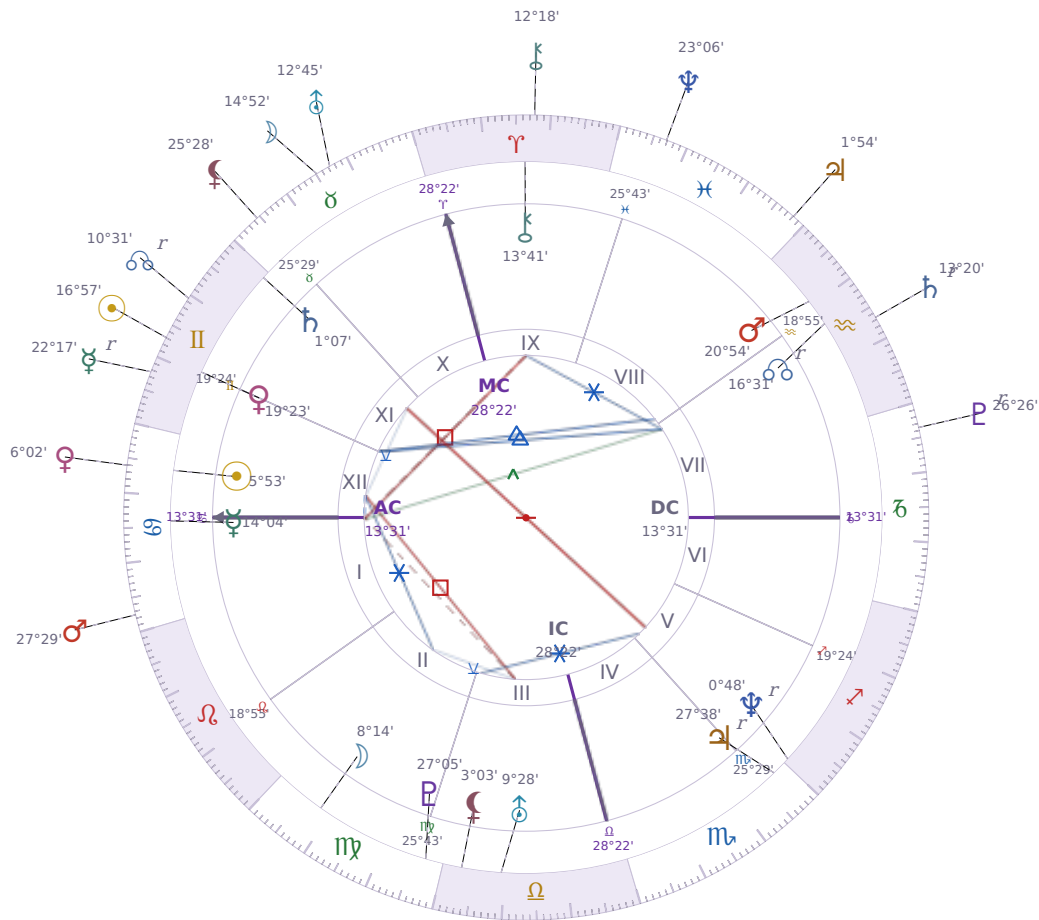

DAILY HOROSCOPE

Elon Reeve Musk

Businessman, entrepreneur, and political figure (born 1971)

♋ Cancer June 28, 1971 07:30 Pretoria

Monday, 7 June 2021

TRANSITS FOR TODAY

☉ Sun	in ♊ Gemini	16°57'34"
☾ Moon	in ♉ Taurus	14°52'50"
☿ Mercury	in ♊ Gemini <b>Rx</b>	22°17'01"
♀ Venus	in ♋ Cancer	6°02'24"
♂ Mars	in ♋ Cancer	27°29'50"
♃ Jupiter	in ♓ Pisces	1°54'32"
♄ Saturn	in ♒ Aquarius <b>Rx</b>	13°20'04"

♅ Uranus	in ♉ Taurus	12°45'21"
♆ Neptune	in ♋ Pisces	23°06'34"
♇ Pluto	in ♄ Capricorn <b>Rx</b>	26°26'15"
♁ Chiron	in ♈ Aries	12°18'49"
♊ NNode	in ♊ Gemini <b>Rx</b>	10°31'04"
♁ Lilith	in ♉ Taurus	25°28'23"

## NATAL PLANETS

☉ Sun	in ♋ Cancer	5°53'26"	XII
☾ Moon	in ♍ Virgo	8°14'52"	II
☿ Mercury	in ♋ Cancer	14°04'03"	I
♀ Venus	in ♊ Gemini	19°23'48"	XI
♂ Mars	in ♒ Aquarius	20°54'21"	VIII
♃ Jupiter	in ♏ Scorpio	27°38'52"	V <b>Rx</b>
♄ Saturn	in ♊ Gemini	1°07'22"	XI
♅ Uranus	in ♎ Libra	9°28'55"	III
♆ Neptune	in ♐ Sagittarius	0°48'48"	V <b>Rx</b>
♇ Pluto	in ♍ Virgo	27°05'36"	III
♁ Chiron	in ♈ Aries	13°41'50"	IX
♊ North Node	in ♒ Aquarius	16°31'23"	VII <b>Rx</b>
♁ Lilith	in ♎ Libra	3°03'14"	III

## KEY TRANSIT FACTORS