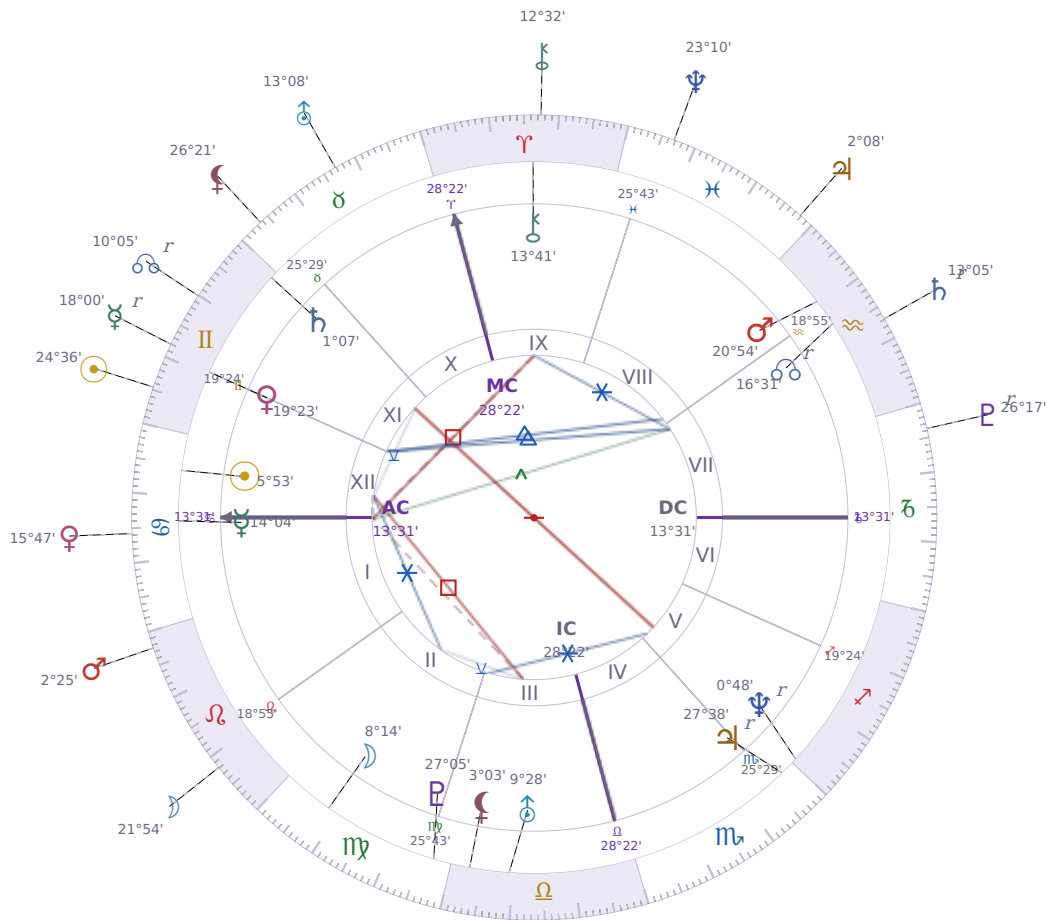

DAILY HOROSCOPE

## Elon Reeve Musk

Businessman, entrepreneur, and political figure (born 1971)

♋ Cancer June 28, 1971 07:30 Pretoria

**Tuesday, 15 June 2021**