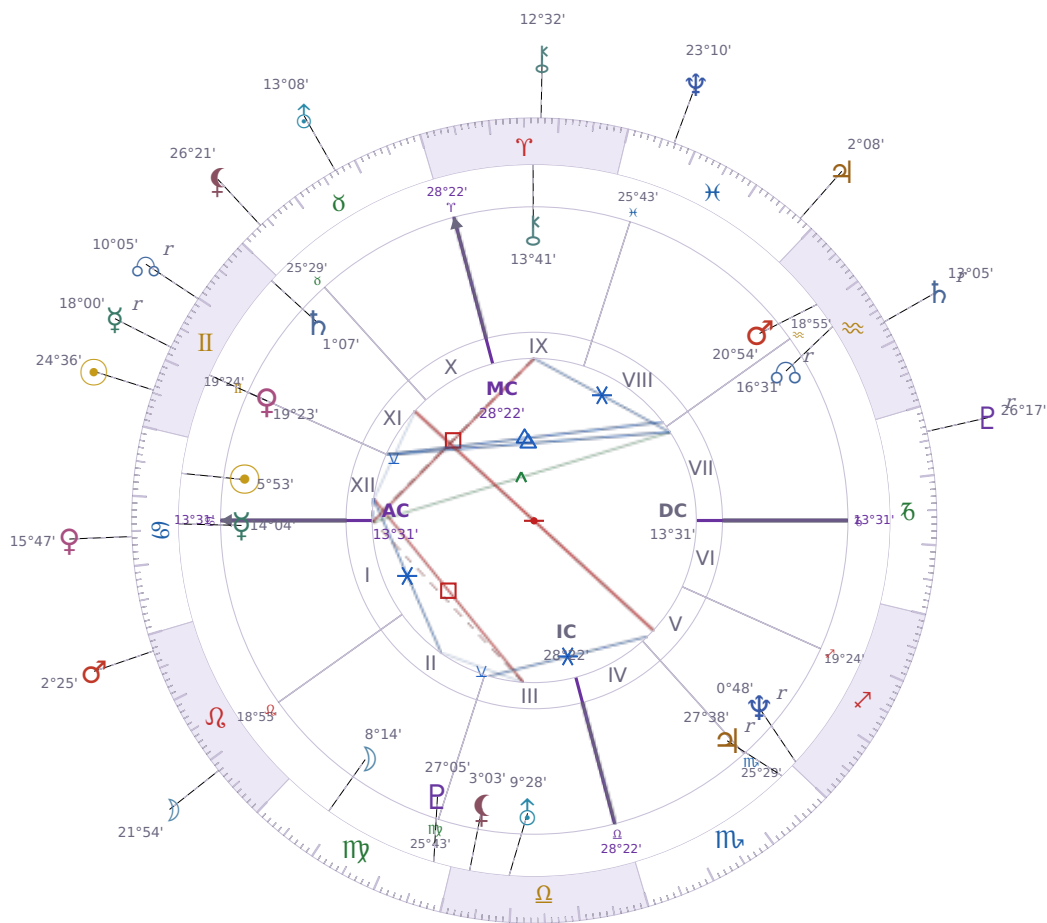

DAILY HOROSCOPE

Elon Reeve Musk

Businessman, entrepreneur, and political figure (born 1971)

♋ Cancer June 28, 1971 07:30 Pretoria

Tuesday, 15 June 2021

TRANSITS FOR TODAY

☉ Sun	in ♊ Gemini	24°36'33"
☾ Moon	in ♌ Leo	21°54'04"
☿ Mercury	in ♊ Gemini Rx	18°00'37"
♀ Venus	in ♋ Cancer	15°47'43"
♂ Mars	in ♌ Leo	2°25'33"
♃ Jupiter	in ♋ Pisces	2°08'32"
♄ Saturn	in ♒ Aquarius Rx	13°05'38"

♅ Uranus	in ♉ Taurus	13°08'30"
♆ Neptune	in ♓ Pisces	23°10'17"
♇ Pluto	in ♑ Capricorn Rx	26°17'26"
♁ Chiron	in ♈ Aries	12°32'25"
♊ NNode	in ♊ Gemini Rx	10°05'40"
♁ Lilith	in ♉ Taurus	26°21'35"

NATAL PLANETS

☉ Sun	in ♋ Cancer	5°53'26"	XII
☾ Moon	in ♍ Virgo	8°14'52"	II
☿ Mercury	in ♋ Cancer	14°04'03"	I
♀ Venus	in ♊ Gemini	19°23'48"	XI
♂ Mars	in ♒ Aquarius	20°54'21"	VIII
♃ Jupiter	in ♏ Scorpio	27°38'52"	V Rx
♄ Saturn	in ♊ Gemini	1°07'22"	XI
♅ Uranus	in ♎ Libra	9°28'55"	III
♆ Neptune	in ♐ Sagittarius	0°48'48"	V Rx
♇ Pluto	in ♍ Virgo	27°05'36"	III
♁ Chiron	in ♈ Aries	13°41'50"	IX
♊ North Node	in ♒ Aquarius	16°31'23"	VII Rx
♁ Lilith	in ♎ Libra	3°03'14"	III