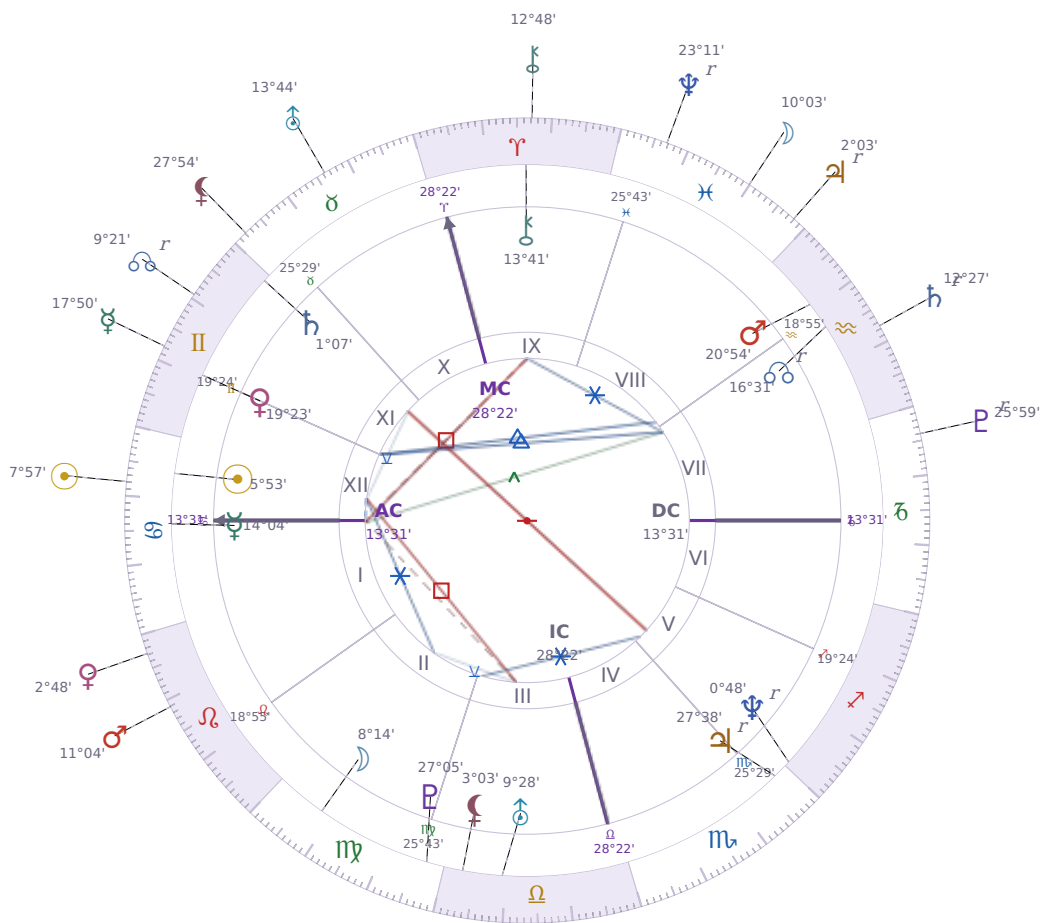

DAILY HOROSCOPE

Elon Reeve Musk

Businessman, entrepreneur, and political figure (born 1971)

♋ Cancer June 28, 1971 07:30 Pretoria

Tuesday, 29 June 2021

TRANSITS FOR TODAY

☉ Sun	in ♋ Cancer	7°57'52"
☾ Moon	in ♓ Pisces	10°03'16"
☿ Mercury	in ♊ Gemini	17°50'02"
♀ Venus	in ♌ Leo	2°48'25"
♂ Mars	in ♌ Leo	11°04'43"
♃ Jupiter	in ♓ Pisces Rx	2°03'32"
♄ Saturn	in ♒ Aquarius Rx	12°27'36"

♅ Uranus	in ♉ Taurus	13°44'25"
♆ Neptune	in ♓ Pisces Rx	23°11'46"
♇ Pluto	in ♑ Capricorn Rx	25°59'40"
♁ Chiron	in ♈ Aries	12°48'57"
♊ NNode	in ♊ Gemini Rx	9°21'12"
♁ Lilith	in ♉ Taurus	27°54'41"

NATAL PLANETS