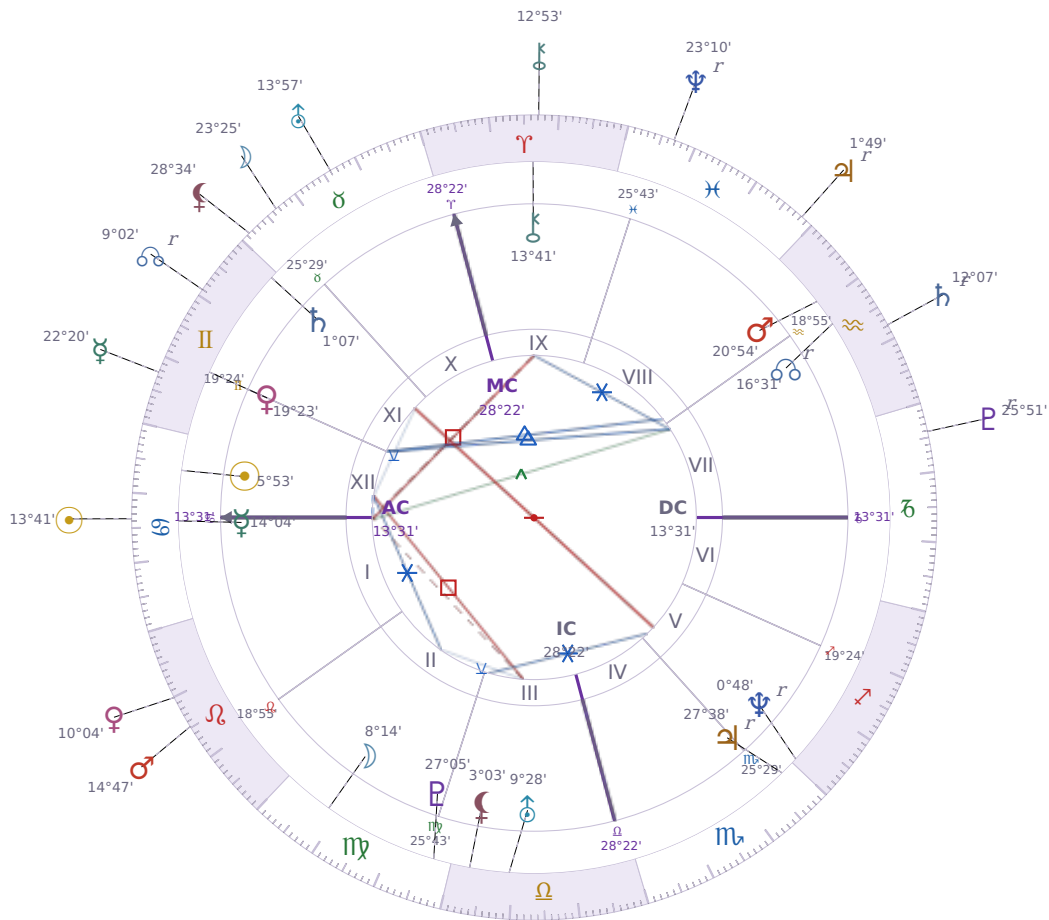

DAILY HOROSCOPE

Elon Reeve Musk

Businessman, entrepreneur, and political figure (born 1971)

♋ Cancer June 28, 1971 07:30 Pretoria

Monday, 5 July 2021

TRANSITS FOR TODAY

☉ Sun	in ♋ Cancer	13°41'06"
☾ Moon	in ♉ Taurus	23°25'18"
☿ Mercury	in ♊ Gemini	22°20'40"
♀ Venus	in ♌ Leo	10°04'24"
♂ Mars	in ♌ Leo	14°47'58"
♃ Jupiter	in ♓ Pisces Rx	1°49'55"
♄ Saturn	in ♒ Aquarius Rx	12°07'00"

♅ Uranus	in ♉ Taurus	13°57'44"
♆ Neptune	in ♋ Pisces Rx	23°10'27"
♇ Pluto	in ♑ Capricorn Rx	25°51'23"
♁ Chiron	in ♈ Aries	12°53'03"
♊ NNode	in ♊ Gemini Rx	9°02'08"
♁ Lilith	in ♉ Taurus	28°34'34"

## NATAL PLANETS

☉ Sun	in ♋ Cancer	5°53'26"	XII
☾ Moon	in ♍ Virgo	8°14'52"	II
☿ Mercury	in ♋ Cancer	14°04'03"	I
♀ Venus	in ♊ Gemini	19°23'48"	XI
♂ Mars	in ♒ Aquarius	20°54'21"	VIII
♃ Jupiter	in ♏ Scorpio	27°38'52"	V Rx
♄ Saturn	in ♊ Gemini	1°07'22"	XI
♅ Uranus	in ♎ Libra	9°28'55"	III
♆ Neptune	in ♐ Sagittarius	0°48'48"	V Rx
♇ Pluto	in ♍ Virgo	27°05'36"	III
♁ Chiron	in ♈ Aries	13°41'50"	IX
♊ North Node	in ♒ Aquarius	16°31'23"	VII Rx
♁ Lilith	in ♎ Libra	3°03'14"	III

## KEY TRANSIT FACTORS