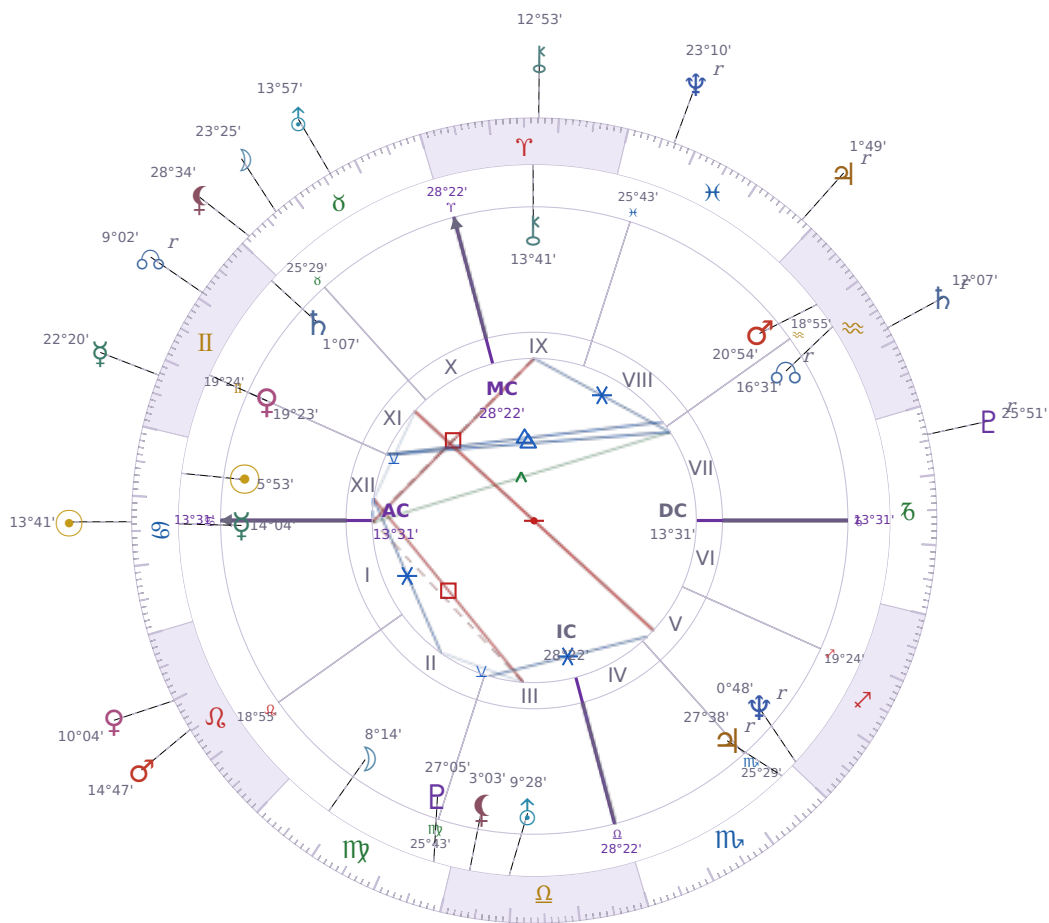

DAILY HOROSCOPE

Elon Reeve Musk

Businessman, entrepreneur, and political figure (born 1971)

♋ Cancer June 28, 1971 07:30 Pretoria

Monday, 5 July 2021

TRANSITS FOR TODAY

☉ Sun	in ♋ Cancer	13°41'06"
☾ Moon	in ♉ Taurus	23°25'18"
☿ Mercury	in ♊ Gemini	22°20'40"
♀ Venus	in ♌ Leo	10°04'24"
♂ Mars	in ♌ Leo	14°47'58"
♃ Jupiter	in ♓ Pisces Rx	1°49'55"
♄ Saturn	in ♒ Aquarius Rx	12°07'00"

♅ Uranus	in ♉ Taurus	13°57'44"
♆ Neptune	in ♋ Pisces Rx	23°10'27"
♇ Pluto	in ♑ Capricorn Rx	25°51'23"
♁ Chiron	in ♈ Aries	12°53'03"
♊ NNode	in ♊ Gemini Rx	9°02'08"
♁ Lilith	in ♉ Taurus	28°34'34"

## NATAL PLANETS

☉ Sun	in ♋ Cancer	5°53'26"	XII
☾ Moon	in ♍ Virgo	8°14'52"	II
☿ Mercury	in ♋ Cancer	14°04'03"	I
♀ Venus	in ♊ Gemini	19°23'48"	XI
♂ Mars	in ♒ Aquarius	20°54'21"	VIII
♃ Jupiter	in ♏ Scorpio	27°38'52"	V Rx
♄ Saturn	in ♊ Gemini	1°07'22"	XI
♅ Uranus	in ♎ Libra	9°28'55"	III
♆ Neptune	in ♐ Sagittarius	0°48'48"	V Rx
♇ Pluto	in ♍ Virgo	27°05'36"	III
♁ Chiron	in ♈ Aries	13°41'50"	IX
♊ North Node	in ♒ Aquarius	16°31'23"	VII Rx
♁ Lilith	in ♎ Libra	3°03'14"	III

## KEY TRANSIT FACTORS