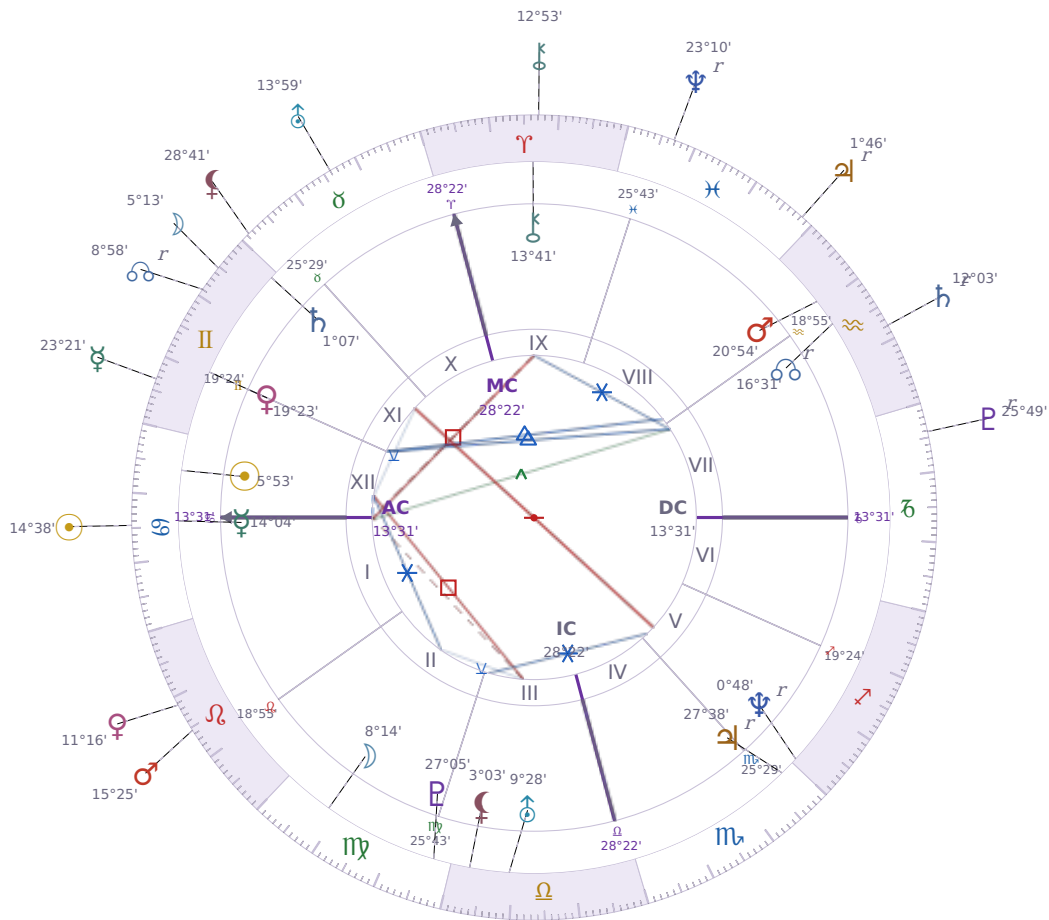

DAILY HOROSCOPE

Elon Reeve Musk

Businessman, entrepreneur, and political figure (born 1971)

♋ Cancer June 28, 1971 07:30 Pretoria

Tuesday, 6 July 2021

TRANSITS FOR TODAY

☉ Sun	in ♋ Cancer	14°38'19"
☾ Moon	in ♊ Gemini	5°13'03"
☿ Mercury	in ♊ Gemini	23°21'31"
♀ Venus	in ♌ Leo	11°16'59"
♂ Mars	in ♌ Leo	15°25'14"
♃ Jupiter	in ♋ Pisces Rx	1°47'00"
♄ Saturn	in ♒ Aquarius Rx	12°03'21"

♅ Uranus	in ♉ Taurus	13°59'49"
♆ Neptune	in ♋ Pisces Rx	23°10'07"
♇ Pluto	in ♄ Capricorn Rx	25°49'59"
♁ Chiron	in ♈ Aries	12°53'34"
♊ NNode	in ♊ Gemini Rx	8°58'57"
♁ Lilith	in ♉ Taurus	28°41'12"

NATAL PLANETS