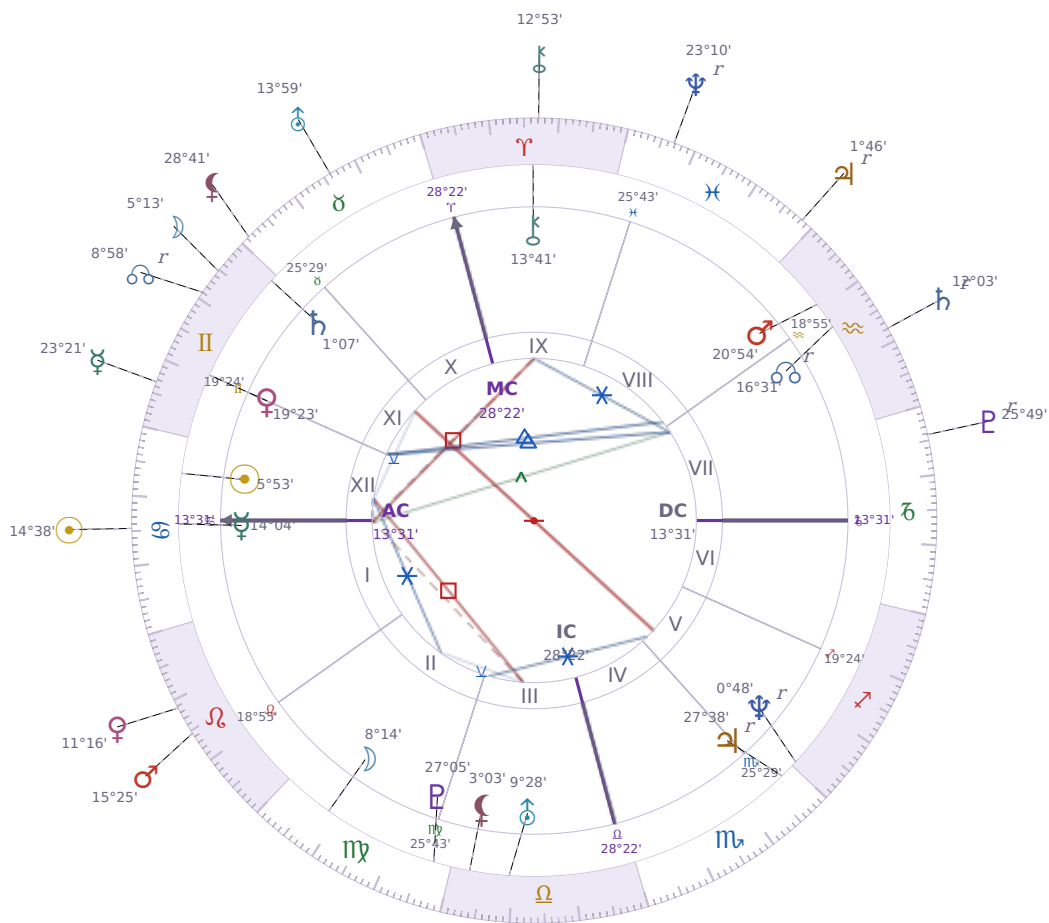

DAILY HOROSCOPE

Elon Reeve Musk

Businessman, entrepreneur, and political figure (born 1971)

♋ Cancer June 28, 1971 07:30 Pretoria

Tuesday, 6 July 2021

TRANSITS FOR TODAY

☉ Sun	in ♋ Cancer	14°38'19"
☾ Moon	in ♊ Gemini	5°13'03"
☿ Mercury	in ♊ Gemini	23°21'31"
♀ Venus	in ♌ Leo	11°16'59"
♂ Mars	in ♌ Leo	15°25'14"
♃ Jupiter	in ♓ Pisces Rx	1°47'00"
♄ Saturn	in ♒ Aquarius Rx	12°03'21"

♅ Uranus	in ♉ Taurus	13°59'49"
♆ Neptune	in ♋ Pisces Rx	23°10'07"
♇ Pluto	in ♑ Capricorn Rx	25°49'59"
♁ Chiron	in ♈ Aries	12°53'34"
♊ NNode	in ♊ Gemini Rx	8°58'57"
♁ Lilith	in ♉ Taurus	28°41'12"

NATAL PLANETS