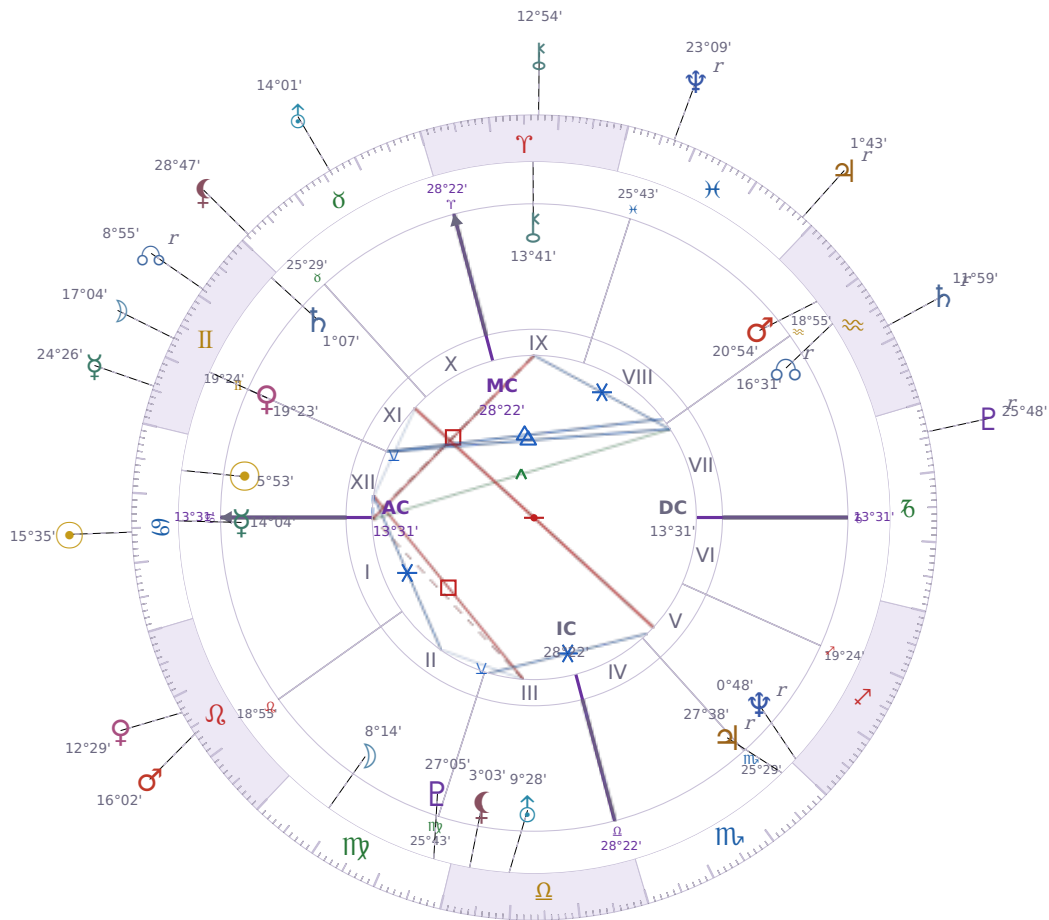

DAILY HOROSCOPE

Elon Reeve Musk

Businessman, entrepreneur, and political figure (born 1971)

♋ Cancer June 28, 1971 07:30 Pretoria

Wednesday, 7 July 2021

TRANSITS FOR TODAY

☉ Sun	in ♋ Cancer	15°35'33"
☾ Moon	in ♊ Gemini	17°04'58"
☿ Mercury	in ♊ Gemini	24°26'42"
♀ Venus	in ♌ Leo	12°29'32"
♂ Mars	in ♌ Leo	16°02'31"
♃ Jupiter	in ♓ Pisces Rx	1°43'53"
♄ Saturn	in ♒ Aquarius Rx	11°59'39"

♅ Uranus	in ♉ Taurus	14°01'52"
♆ Neptune	in ♋ Pisces Rx	23°09'45"
♇ Pluto	in ♏ Capricorn Rx	25°48'35"
♁ Chiron	in ♈ Aries	12°54'01"
♊ NNode	in ♊ Gemini Rx	8°55'47"
♁ Lilith	in ♉ Taurus	28°47'51"

NATAL PLANETS