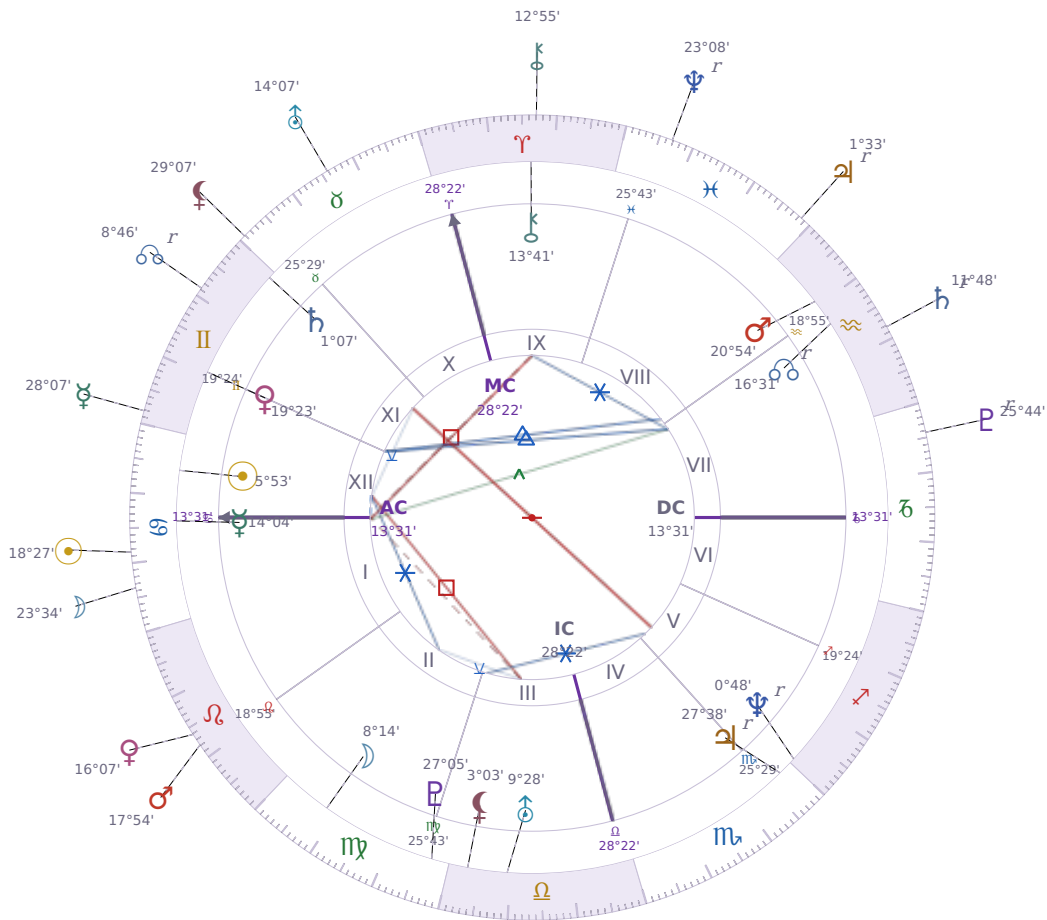

DAILY HOROSCOPE

Elon Reeve Musk

Businessman, entrepreneur, and political figure (born 1971)

♋ Cancer June 28, 1971 07:30 Pretoria

Saturday, 10 July 2021

TRANSITS FOR TODAY

☉ Sun	in ♋ Cancer	18°27'14"
☾ Moon	in ♋ Cancer	23°34'09"
☿ Mercury	in ♊ Gemini	28°07'43"
♀ Venus	in ♌ Leo	16°07'03"
♂ Mars	in ♌ Leo	17°54'28"
♃ Jupiter	in ♓ Pisces Rx	1°33'28"
♄ Saturn	in ♒ Aquarius Rx	11°48'13"

♅ Uranus	in ♉ Taurus	14°07'46"
♆ Neptune	in ♋ Pisces Rx	23°08'29"
♇ Pluto	in ♑ Capricorn Rx	25°44'19"
♁ Chiron	in ♈ Aries	12°55'05"
♊ NNode	in ♊ Gemini Rx	8°46'15"
♁ Lilith	in ♉ Taurus	29°07'48"

## NATAL PLANETS

☉ Sun	in ♋ Cancer	5°53'26"	XII
☾ Moon	in ♍ Virgo	8°14'52"	II
☿ Mercury	in ♋ Cancer	14°04'03"	I
♀ Venus	in ♊ Gemini	19°23'48"	XI
♂ Mars	in ♒ Aquarius	20°54'21"	VIII
♃ Jupiter	in ♏ Scorpio	27°38'52"	V Rx
♄ Saturn	in ♊ Gemini	1°07'22"	XI
♅ Uranus	in ♎ Libra	9°28'55"	III
♆ Neptune	in ♐ Sagittarius	0°48'48"	V Rx
♇ Pluto	in ♍ Virgo	27°05'36"	III
♁ Chiron	in ♈ Aries	13°41'50"	IX
♊ North Node	in ♒ Aquarius	16°31'23"	VII Rx
♁ Lilith	in ♎ Libra	3°03'14"	III

## KEY TRANSIT FACTORS