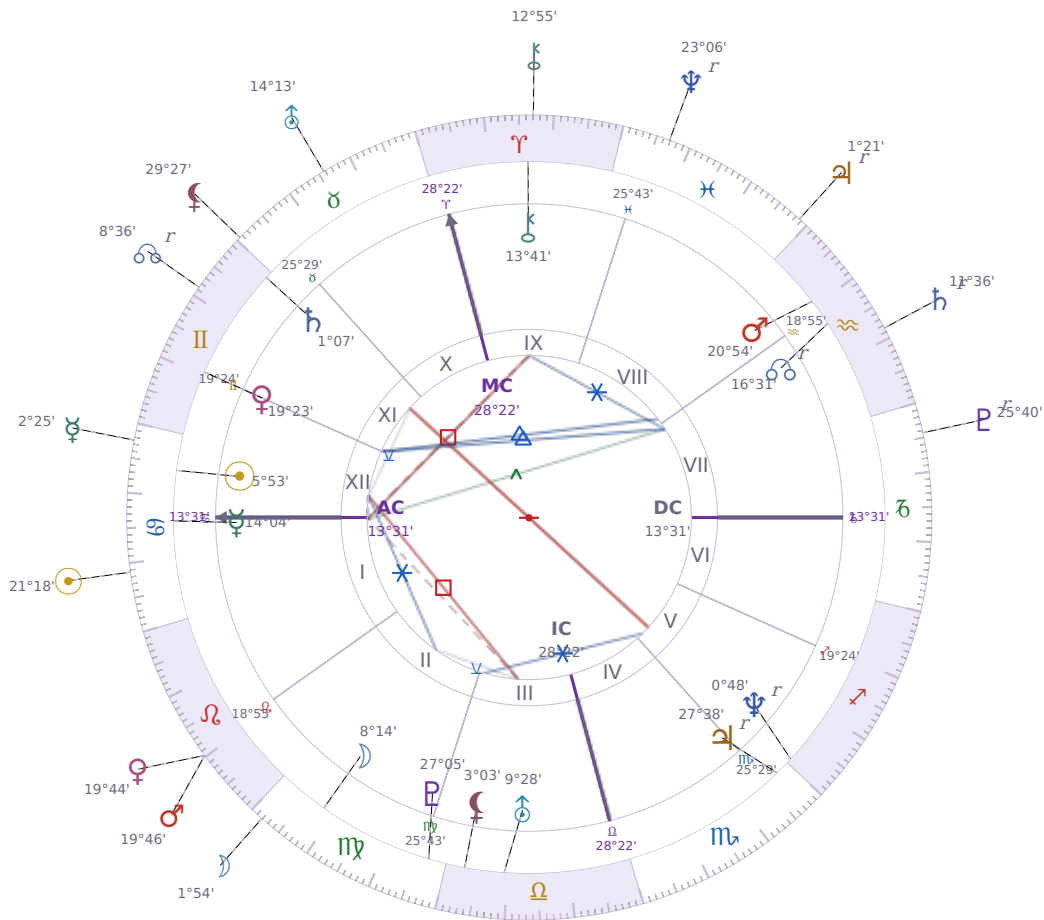

DAILY HOROSCOPE

Elon Reeve Musk

Businessman, entrepreneur, and political figure (born 1971)

♋ Cancer June 28, 1971 07:30 Pretoria

Tuesday, 13 July 2021

TRANSITS FOR TODAY

☉ Sun	in ♋ Cancer	21°18'57"
☾ Moon	in ♍ Virgo	1°54'20"
☿ Mercury	in ♋ Cancer	2°25'38"
♀ Venus	in ♌ Leo	19°44'18"
♂ Mars	in ♌ Leo	19°46'33"
♃ Jupiter	in ♓ Pisces Rx	1°21'28"
♄ Saturn	in ♒ Aquarius Rx	11°36'20"

♅ Uranus	in ♉ Taurus	14°13'17"
♆ Neptune	in ♋ Pisces Rx	23°06'56"
♇ Pluto	in ♏ Capricorn Rx	25°40'01"
♁ Chiron	in ♈ Aries	12°55'40"
♊ NNode	in ♊ Gemini Rx	8°36'43"
♁ Lilith	in ♉ Taurus	29°27'45"

## NATAL PLANETS

☉ Sun	in ♋ Cancer	5°53'26"	XII
☾ Moon	in ♍ Virgo	8°14'52"	II
☿ Mercury	in ♋ Cancer	14°04'03"	I
♀ Venus	in ♊ Gemini	19°23'48"	XI
♂ Mars	in ♒ Aquarius	20°54'21"	VIII
♃ Jupiter	in ♏ Scorpio	27°38'52"	V Rx
♄ Saturn	in ♊ Gemini	1°07'22"	XI
♅ Uranus	in ♎ Libra	9°28'55"	III
♆ Neptune	in ♐ Sagittarius	0°48'48"	V Rx
♇ Pluto	in ♍ Virgo	27°05'36"	III
♁ Chiron	in ♈ Aries	13°41'50"	IX
♊ North Node	in ♒ Aquarius	16°31'23"	VII Rx
♁ Lilith	in ♎ Libra	3°03'14"	III

## KEY TRANSIT FACTORS