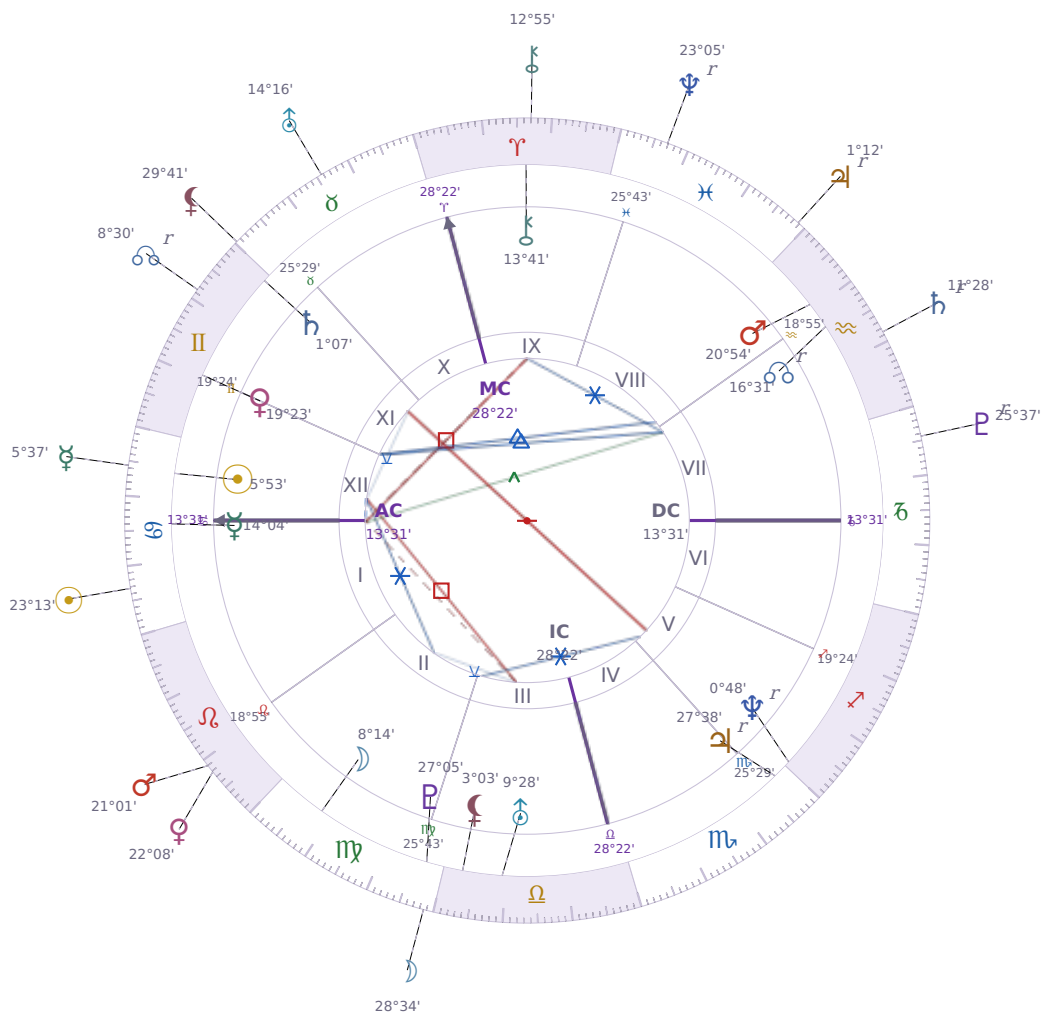

DAILY HOROSCOPE

Elon Reeve Musk

Businessman, entrepreneur, and political figure (born 1971)

♋ Cancer June 28, 1971 07:30 Pretoria

Thursday, 15 July 2021

TRANSITS FOR TODAY

☉ Sun	in ♋ Cancer	23°13'26"
☾ Moon	in ♍ Virgo	28°34'22"
☿ Mercury	in ♋ Cancer	5°37'00"
♀ Venus	in ♌ Leo	22°08'58"
♂ Mars	in ♌ Leo	21°01'20"
♃ Jupiter	in ♓ Pisces Rx	1°12'37"
♄ Saturn	in ♒ Aquarius Rx	11°28'12"

♅ Uranus	in ♉ Taurus	14°16'46"
♆ Neptune	in ♋ Pisces Rx	23°05'45"
♇ Pluto	in ♑ Capricorn Rx	25°37'08"
♁ Chiron	in ♈ Aries	12°55'47"
♊ NNode	in ♊ Gemini Rx	8°30'22"
♁ Lilith	in ♉ Taurus	29°41'02"

NATAL PLANETS

☉ Sun	in ♋ Cancer	5°53'26"	XII
☾ Moon	in ♍ Virgo	8°14'52"	II
☿ Mercury	in ♋ Cancer	14°04'03"	I
♀ Venus	in ♊ Gemini	19°23'48"	XI
♂ Mars	in ♒ Aquarius	20°54'21"	VIII
♃ Jupiter	in ♏ Scorpio	27°38'52"	V Rx
♄ Saturn	in ♊ Gemini	1°07'22"	XI
♅ Uranus	in ♎ Libra	9°28'55"	III
♆ Neptune	in ♐ Sagittarius	0°48'48"	V Rx
♇ Pluto	in ♍ Virgo	27°05'36"	III
♁ Chiron	in ♈ Aries	13°41'50"	IX
♊ North Node	in ♒ Aquarius	16°31'23"	VII Rx
♁ Lilith	in ♎ Libra	3°03'14"	III