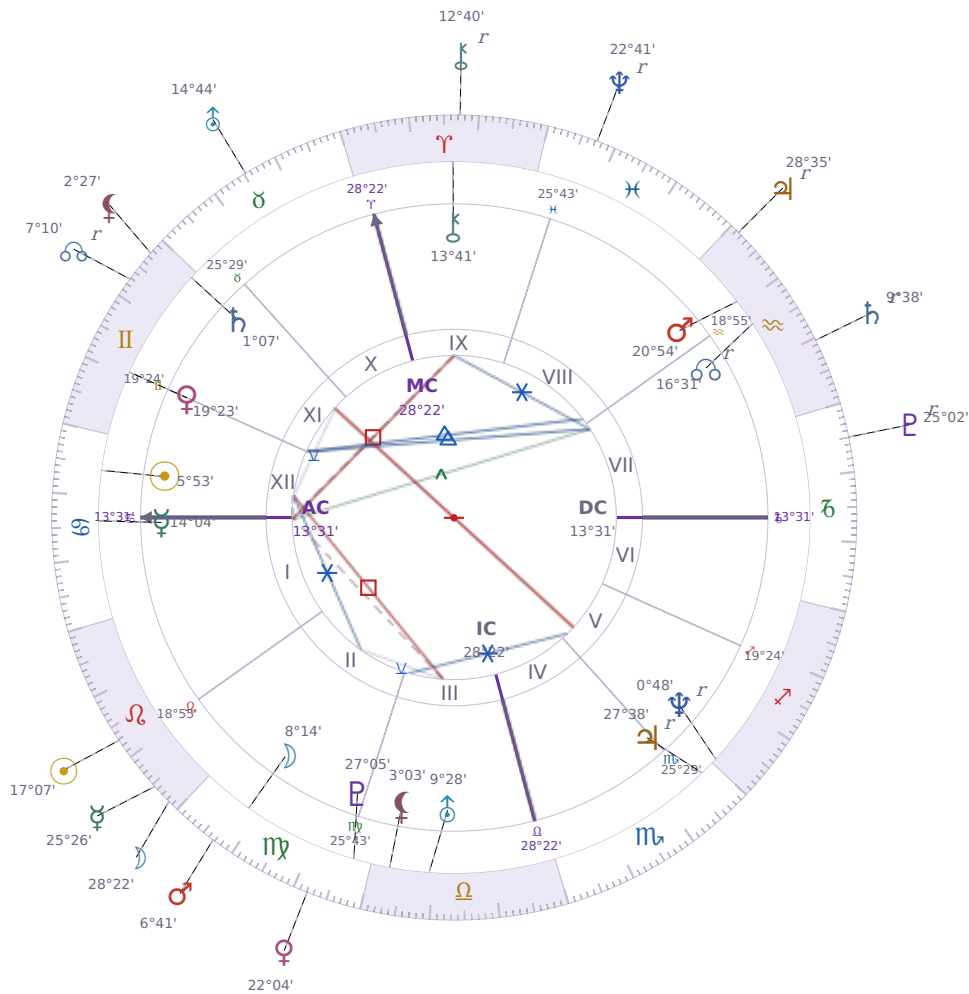

DAILY HOROSCOPE

Elon Reeve Musk

Businessman, entrepreneur, and political figure (born 1971)

♋ Cancer June 28, 1971 07:30 Pretoria

Monday, 9 August 2021

TRANSITS FOR TODAY

☉ Sun	in ♌ Leo	17°07'18"
☾ Moon	in ♌ Leo	28°22'47"
☿ Mercury	in ♌ Leo	25°26'11"
♀ Venus	in ♍ Virgo	22°04'29"
♂ Mars	in ♍ Virgo	6°41'55"
♃ Jupiter	in ♒ Aquarius Rx	28°35'24"
♄ Saturn	in ♒ Aquarius Rx	9°38'53"

♅ Uranus	in ♉ Taurus	14°44'49"
♆ Neptune	in ♋ Pisces Rx	22°41'45"
♇ Pluto	in ♏ Capricorn Rx	25°02'04"
♁ Chiron	in ♈ Aries Rx	12°40'10"
♊ NNode	in ♊ Gemini Rx	7°10'57"
♁ Lilith	in ♊ Gemini	2°27'11"

## NATAL PLANETS

☉ Sun	in ♋ Cancer	5°53'26"	XII
☾ Moon	in ♍ Virgo	8°14'52"	II
☿ Mercury	in ♋ Cancer	14°04'03"	I
♀ Venus	in ♊ Gemini	19°23'48"	XI
♂ Mars	in ♒ Aquarius	20°54'21"	VIII
♃ Jupiter	in ♏ Scorpio	27°38'52"	V Rx
♄ Saturn	in ♊ Gemini	1°07'22"	XI
♅ Uranus	in ♎ Libra	9°28'55"	III
♆ Neptune	in ♐ Sagittarius	0°48'48"	V Rx
♇ Pluto	in ♍ Virgo	27°05'36"	III
♁ Chiron	in ♈ Aries	13°41'50"	IX
♊ North Node	in ♒ Aquarius	16°31'23"	VII Rx
♁ Lilith	in ♎ Libra	3°03'14"	III

## KEY TRANSIT FACTORS