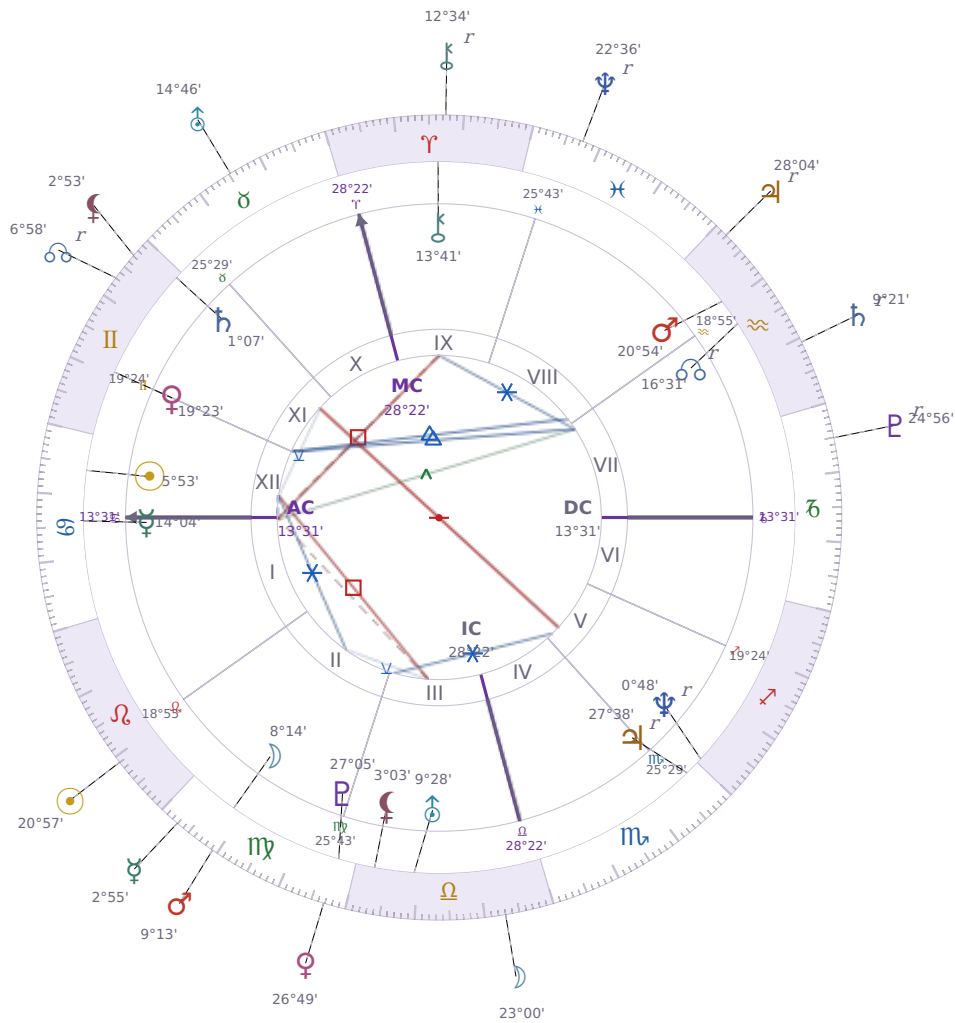

DAILY HOROSCOPE

Elon Reeve Musk

Businessman, entrepreneur, and political figure (born 1971)

♋ Cancer June 28, 1971 07:30 Pretoria

Friday, 13 August 2021

TRANSITS FOR TODAY

☉ Sun	in ♌ Leo	20°57'39"
☾ Moon	in ♎ Libra	23°00'17"
☿ Mercury	in ♍ Virgo	2°55'05"
♀ Venus	in ♍ Virgo	26°49'17"
♂ Mars	in ♍ Virgo	9°13'34"
♃ Jupiter	in ♒ Aquarius Rx	28°04'44"
♄ Saturn	in ♒ Aquarius Rx	9°21'24"

♅ Uranus	in ♉ Taurus	14°46'31"
♆ Neptune	in ♓ Pisces Rx	22°36'32"
♇ Pluto	in ♑ Capricorn Rx	24°56'55"
♁ Chiron	in ♈ Aries Rx	12°34'50"
♊ NNode	in ♊ Gemini Rx	6°58'14"
♁ Lilith	in ♊ Gemini	2°53'46"

## NATAL PLANETS

☉ Sun	in ♋ Cancer	5°53'26"	XII
☾ Moon	in ♍ Virgo	8°14'52"	II
☿ Mercury	in ♋ Cancer	14°04'03"	I
♀ Venus	in ♊ Gemini	19°23'48"	XI
♂ Mars	in ♒ Aquarius	20°54'21"	VIII
♃ Jupiter	in ♏ Scorpio	27°38'52"	V Rx
♄ Saturn	in ♊ Gemini	1°07'22"	XI
♅ Uranus	in ♎ Libra	9°28'55"	III
♆ Neptune	in ♐ Sagittarius	0°48'48"	V Rx
♇ Pluto	in ♍ Virgo	27°05'36"	III
♁ Chiron	in ♈ Aries	13°41'50"	IX
♊ North Node	in ♒ Aquarius	16°31'23"	VII Rx
♁ Lilith	in ♎ Libra	3°03'14"	III

## KEY TRANSIT FACTORS