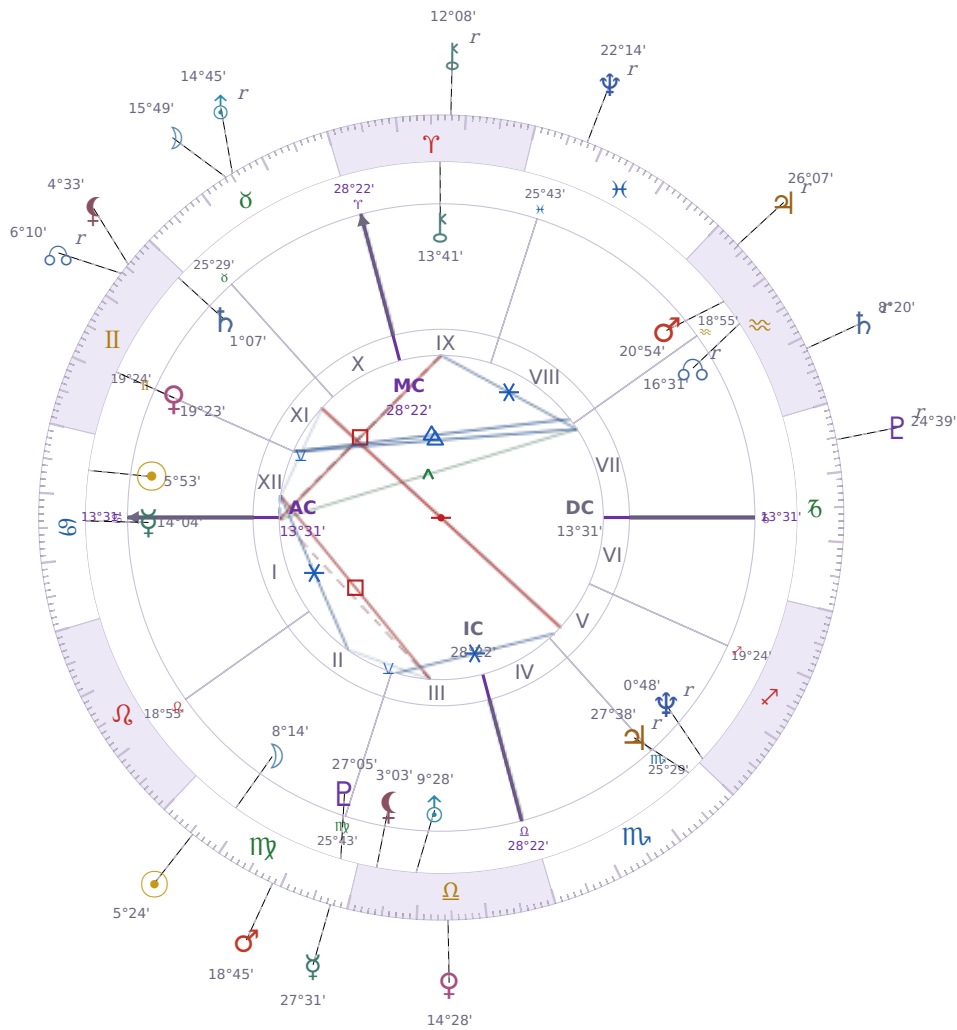

DAILY HOROSCOPE

Elon Reeve Musk

Businessman, entrepreneur, and political figure (born 1971)

♋ Cancer June 28, 1971 07:30 Pretoria

Saturday, 28 August 2021

TRANSITS FOR TODAY

☉ Sun	in ♍ Virgo	5°24'06"
☾ Moon	in ♉ Taurus	15°49'41"
☿ Mercury	in ♍ Virgo	27°31'19"
♀ Venus	in ♎ Libra	14°28'59"
♂ Mars	in ♍ Virgo	18°45'18"
♃ Jupiter	in ♒ Aquarius Rx	26°07'30"
♄ Saturn	in ♒ Aquarius Rx	8°20'39"

♅ Uranus	in ♉ Taurus Rx	14°45'49"
♆ Neptune	in ♓ Pisces Rx	22°14'35"
♇ Pluto	in ♑ Capricorn Rx	24°39'48"
♁ Chiron	in ♈ Aries Rx	12°08'45"
♊ NNode	in ♊ Gemini Rx	6°10'34"
♁ Lilith	in ♊ Gemini	4°33'26"

NATAL PLANETS