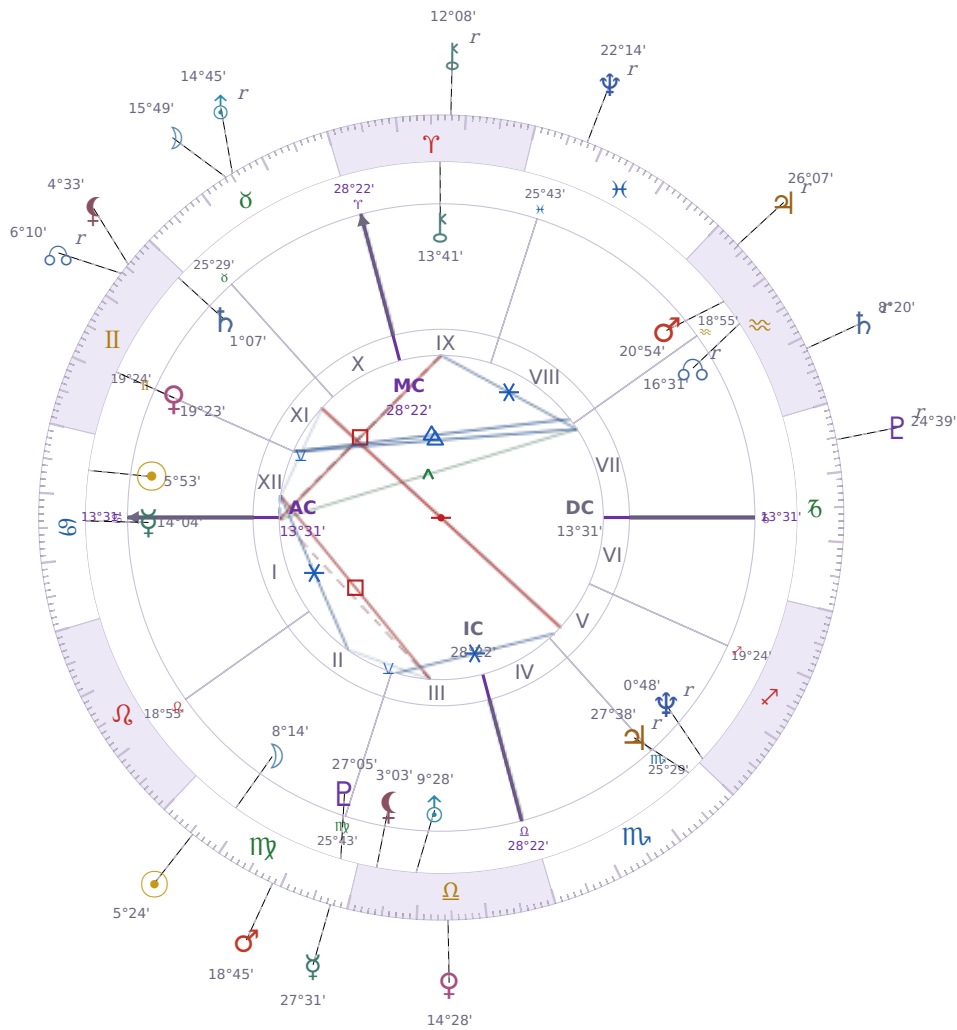

DAILY HOROSCOPE

Elon Reeve Musk

Businessman, entrepreneur, and political figure (born 1971)

♋ Cancer June 28, 1971 07:30 Pretoria

Saturday, 28 August 2021

TRANSITS FOR TODAY

☉ Sun	in ♍ Virgo	5°24'06"
☾ Moon	in ♉ Taurus	15°49'41"
☿ Mercury	in ♍ Virgo	27°31'19"
♀ Venus	in ♎ Libra	14°28'59"
♂ Mars	in ♍ Virgo	18°45'18"
♃ Jupiter	in ♒ Aquarius Rx	26°07'30"
♄ Saturn	in ♒ Aquarius Rx	8°20'39"

♅ Uranus	in ♉ Taurus Rx	14°45'49"
♆ Neptune	in ♋ Pisces Rx	22°14'35"
♇ Pluto	in ♏ Capricorn Rx	24°39'48"
♁ Chiron	in ♈ Aries Rx	12°08'45"
♊ NNode	in ♊ Gemini Rx	6°10'34"
♁ Lilith	in ♊ Gemini	4°33'26"

NATAL PLANETS