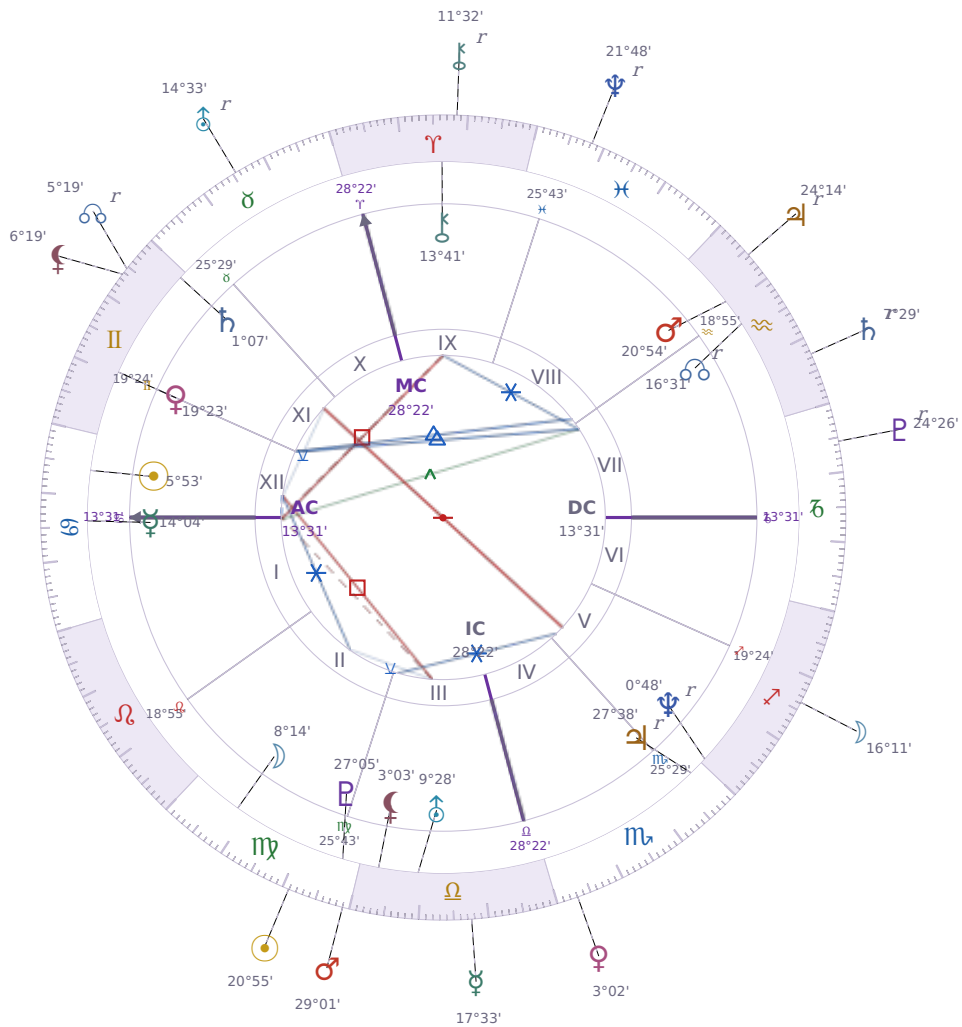

DAILY HOROSCOPE

Elon Reeve Musk

Businessman, entrepreneur, and political figure (born 1971)

♋ Cancer June 28, 1971 07:30 Pretoria

Monday, 13 September 2021

TRANSITS FOR TODAY

☉ Sun	in ♍ Virgo	20°55'10"
☾ Moon	in ♐ Sagittarius	16°11'11"
☿ Mercury	in ♎ Libra	17°33'32"
♀ Venus	in ♏ Scorpio	3°02'13"
♂ Mars	in ♍ Virgo	29°01'30"
♃ Jupiter	in ♒ Aquarius Rx	24°14'42"
♄ Saturn	in ♒ Aquarius Rx	7°29'44"

♅ Uranus	in ♉ Taurus Rx	14°33'01"
♆ Neptune	in ♋ Pisces Rx	21°48'37"
♇ Pluto	in ♑ Capricorn Rx	24°26'29"
♁ Chiron	in ♈ Aries Rx	11°32'17"
♊ NNode	in ♊ Gemini Rx	5°19'44"
♁ Lilith	in ♊ Gemini	6°19'44"

## NATAL PLANETS

☉ Sun	in ♋ Cancer	5°53'26"	XII
☾ Moon	in ♍ Virgo	8°14'52"	II
☿ Mercury	in ♋ Cancer	14°04'03"	I
♀ Venus	in ♊ Gemini	19°23'48"	XI
♂ Mars	in ♒ Aquarius	20°54'21"	VIII
♃ Jupiter	in ♏ Scorpio	27°38'52"	V Rx
♄ Saturn	in ♊ Gemini	1°07'22"	XI
♅ Uranus	in ♎ Libra	9°28'55"	III
♆ Neptune	in ♐ Sagittarius	0°48'48"	V Rx
♇ Pluto	in ♍ Virgo	27°05'36"	III
♁ Chiron	in ♈ Aries	13°41'50"	IX
♊ North Node	in ♒ Aquarius	16°31'23"	VII Rx
♁ Lilith	in ♎ Libra	3°03'14"	III

## KEY TRANSIT FACTORS