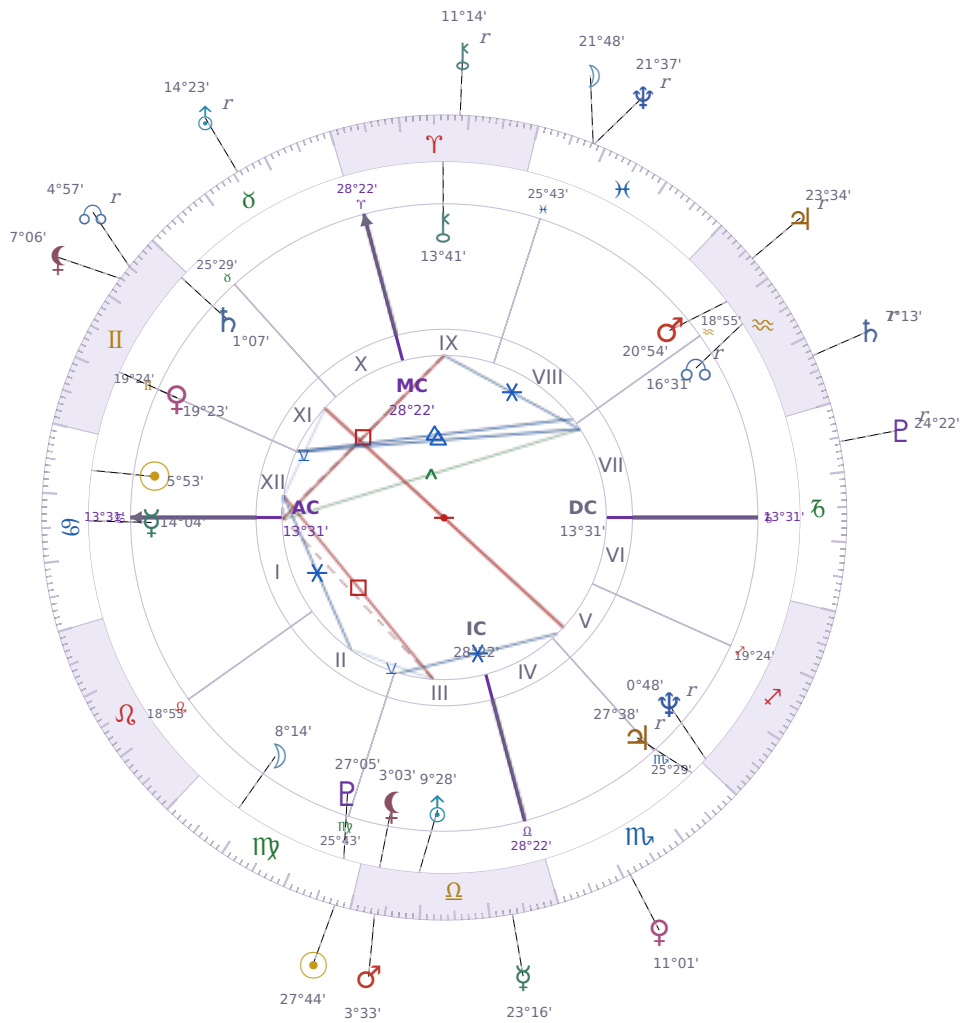

DAILY HOROSCOPE

Elon Reeve Musk

Businessman, entrepreneur, and political figure (born 1971)

♋ Cancer June 28, 1971 07:30 Pretoria

Monday, 20 September 2021

TRANSITS FOR TODAY

☉ Sun	in ♍ Virgo	27°44'44"
☾ Moon	in ♋ Pisces	21°48'16"
☿ Mercury	in ♋ Libra	23°16'16"
♀ Venus	in ♏ Scorpio	11°02'00"
♂ Mars	in ♋ Libra	3°33'16"
♃ Jupiter	in ♋ Aquarius Rx	23°34'43"
♄ Saturn	in ♋ Aquarius Rx	7°13'42"

♅ Uranus	in ♉ Taurus Rx	14°23'48"
♆ Neptune	in ♋ Pisces Rx	21°37'03"
♇ Pluto	in ♏ Capricorn Rx	24°22'38"
♁ Chiron	in ♈ Aries Rx	11°14'24"
♊ NNode	in ♊ Gemini Rx	4°57'29"
♁ Lilith	in ♊ Gemini	7°06'15"

NATAL PLANETS