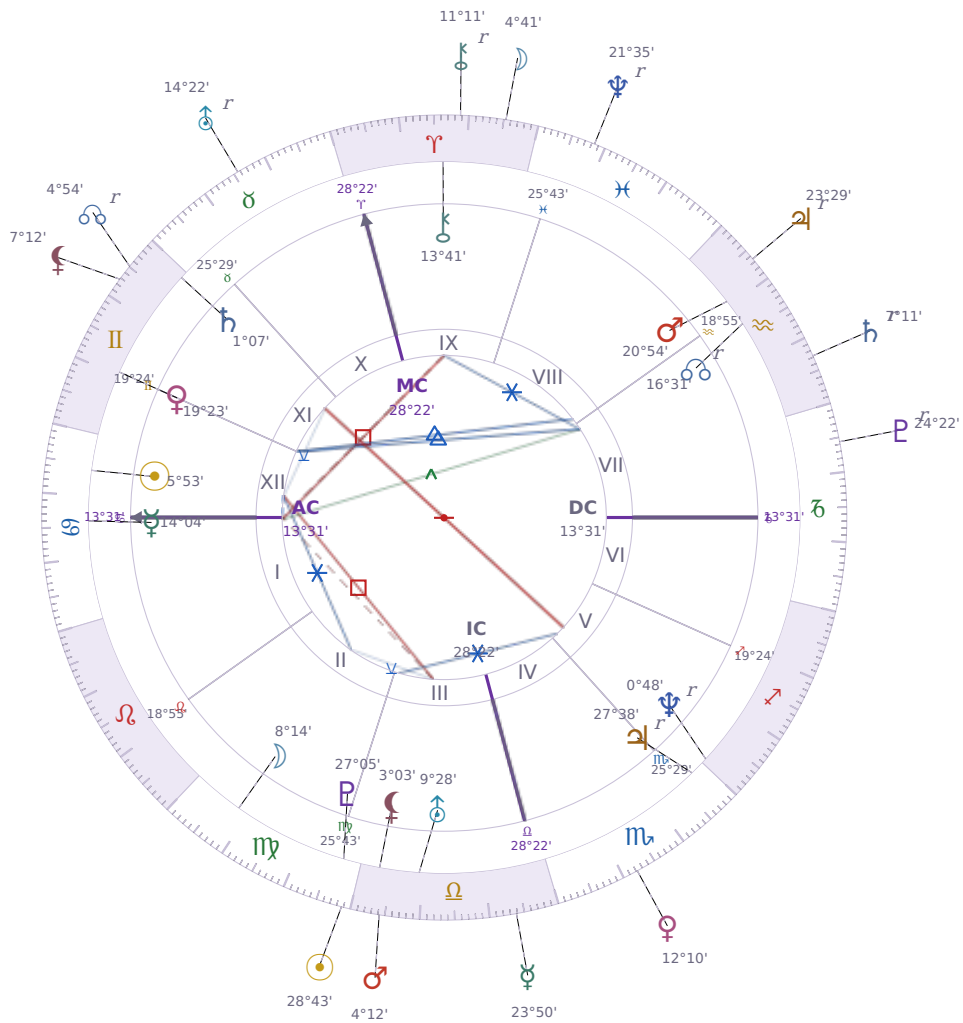

DAILY HOROSCOPE

Elon Reeve Musk

Businessman, entrepreneur, and political figure (born 1971)

♋ Cancer June 28, 1971 07:30 Pretoria

Tuesday, 21 September 2021

TRANSITS FOR TODAY

☉ Sun	in ♍ Virgo	28°43'22"
☾ Moon	in ♈ Aries	4°41'12"
☿ Mercury	in ♎ Libra	23°50'36"
♀ Venus	in ♏ Scorpio	12°10'06"
♂ Mars	in ♎ Libra	4°12'12"
♃ Jupiter	in ♒ Aquarius Rx	23°29'36"
♄ Saturn	in ♒ Aquarius Rx	7°11'45"

♅ Uranus	in ♉ Taurus Rx	14°22'19"
♆ Neptune	in ♋ Pisces Rx	21°35'25"
♇ Pluto	in ♏ Capricorn Rx	24°22'11"
♁ Chiron	in ♈ Aries Rx	11°11'47"
♊ NNode	in ♊ Gemini Rx	4°54'18"
♁ Lilith	in ♊ Gemini	7°12'53"

NATAL PLANETS