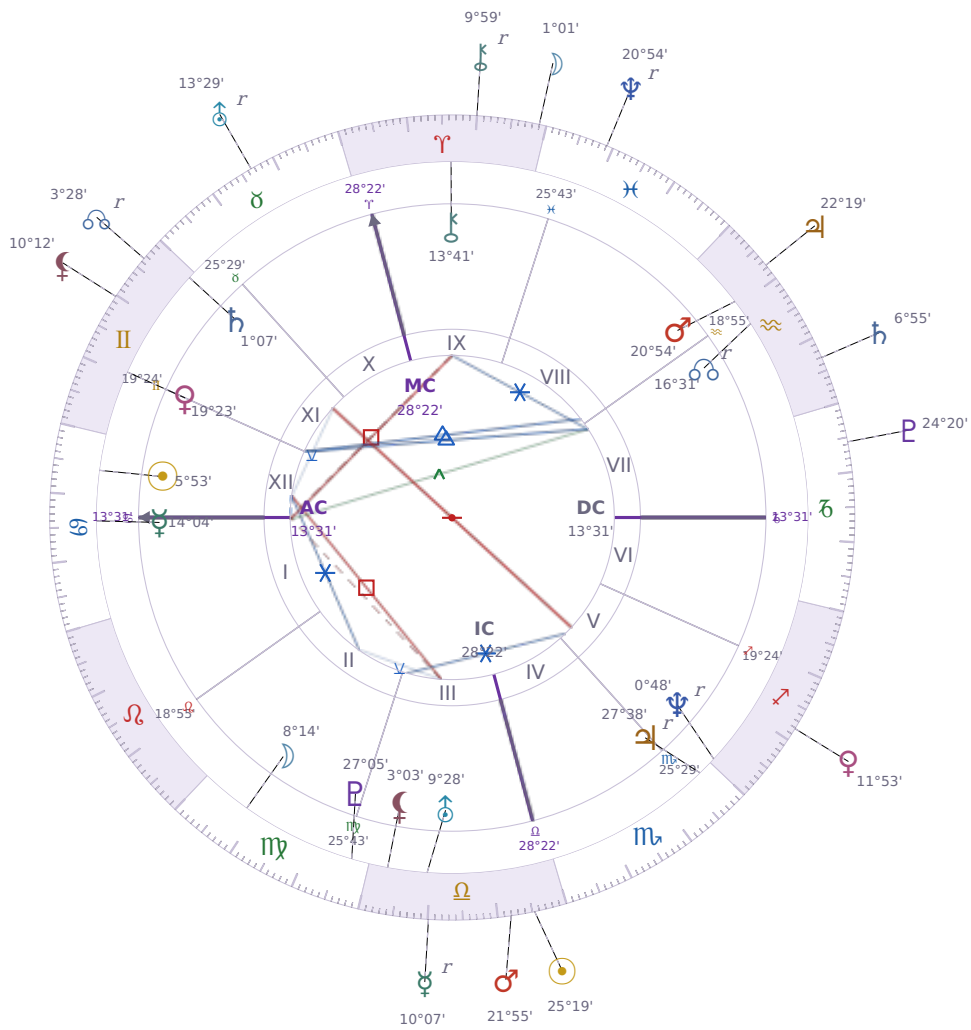

DAILY HOROSCOPE

Elon Reeve Musk

Businessman, entrepreneur, and political figure (born 1971)

♋ Cancer June 28, 1971 07:30 Pretoria

Monday, 18 October 2021

TRANSITS FOR TODAY

☉ Sun	in ♎ Libra	25°19'36"
☾ Moon	in ♈ Aries	1°01'14"
☿ Mercury	in ♎ Libra Rx	10°07'41"
♀ Venus	in ♏ Sagittarius	11°53'10"
♂ Mars	in ♎ Libra	21°55'36"
♃ Jupiter	in ♒ Aquarius	22°19'46"
♄ Saturn	in ♒ Aquarius	6°55'29"

♅ Uranus	in ♉ Taurus Rx	13°29'26"
♆ Neptune	in ♓ Pisces Rx	20°54'50"
♇ Pluto	in ♏ Capricorn	24°20'54"
♁ Chiron	in ♈ Aries Rx	9°59'32"
♊ NNode	in ♊ Gemini Rx	3°28'31"
♁ Lilith	in ♊ Gemini	10°12'17"

### ♃ Jupiter stations Direct

*Jupiter* turning **direct again** means opportunities and decisions that felt stuck or unclear over the past months can finally move ahead with real momentum. What becomes **clearer now** is whether plans, applications, or deals are actually going to work — delays lift and you get actual answers instead of waiting. **Growth starts moving** in the areas where *Jupiter* sits in your chart, so watch for openings in money, work, relationships, or learning that were on pause during the retrograde.