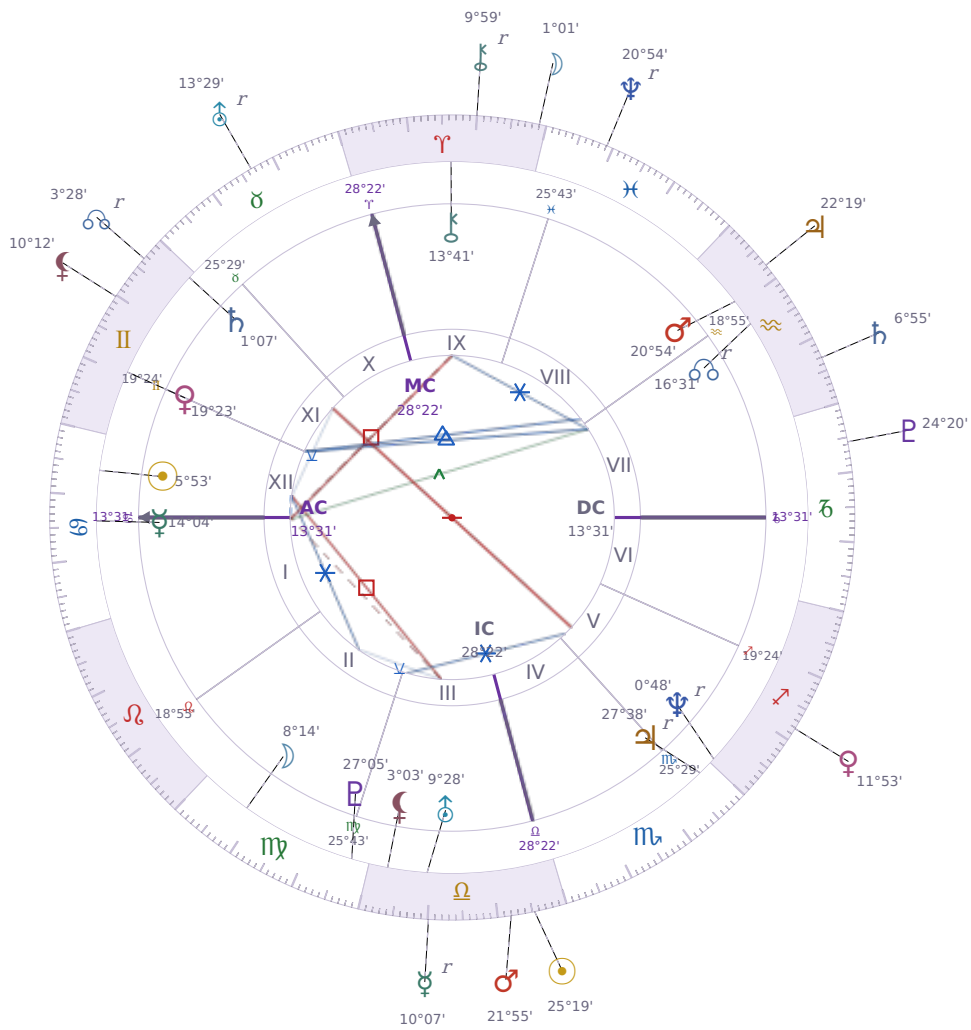

DAILY HOROSCOPE

Elon Reeve Musk

Businessman, entrepreneur, and political figure (born 1971)

♋ Cancer June 28, 1971 07:30 Pretoria

Monday, 18 October 2021

TRANSITS FOR TODAY

☉ Sun	in ♏ Libra	25°19'36"
☾ Moon	in ♈ Aries	1°01'14"
☿ Mercury	in ♏ Libra Rx	10°07'41"
♀ Venus	in ♏ Sagittarius	11°53'10"
♂ Mars	in ♏ Libra	21°55'36"
♃ Jupiter	in ♏ Aquarius	22°19'46"
♄ Saturn	in ♏ Aquarius	6°55'29"

♅ Uranus	in ♉ Taurus Rx	13°29'26"
♆ Neptune	in ♓ Pisces Rx	20°54'50"
♇ Pluto	in ♏ Capricorn	24°20'54"
♁ Chiron	in ♈ Aries Rx	9°59'32"
♊ NNode	in ♊ Gemini Rx	3°28'31"
♁ Lilith	in ♊ Gemini	10°12'17"

NATAL PLANETS

KEY DATE

♃ Jupiter stations Direct

Jupiter turning **direct again** means opportunities and decisions that felt stuck or unclear over the past months can finally move ahead with real momentum. What becomes **clearer now** is whether plans, applications, or deals are actually going to work — delays lift and you get actual answers instead of waiting. **Growth starts moving** in the areas where *Jupiter* sits in your chart, so watch for openings in money, work, relationships, or learning that were on pause during the retrograde.