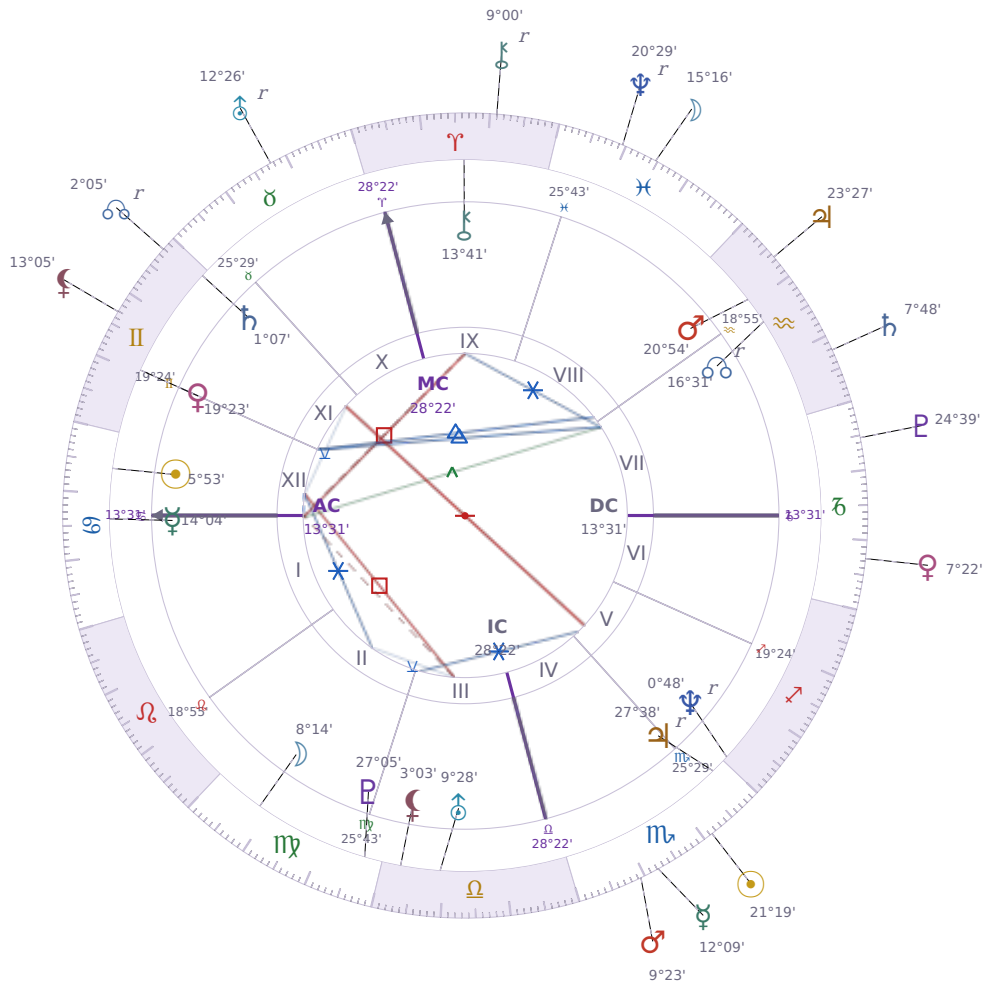

DAILY HOROSCOPE

Elon Reeve Musk

Businessman, entrepreneur, and political figure (born 1971)

♋ Cancer June 28, 1971 07:30 Pretoria

Saturday, 13 November 2021

TRANSITS FOR TODAY

☉ Sun	in ♏ Scorpio	21°19'28"
☾ Moon	in ♓ Pisces	15°16'41"
☿ Mercury	in ♏ Scorpio	12°09'45"
♀ Venus	in ♐ Capricorn	7°22'12"
♂ Mars	in ♏ Scorpio	9°23'19"
♃ Jupiter	in ♒ Aquarius	23°27'58"
♄ Saturn	in ♒ Aquarius	7°48'10"

♅ Uranus	in	♉ Taurus Rx	12°26'04"
♆ Neptune	in	♓ Pisces Rx	20°29'39"
♇ Pluto	in	♑ Capricorn	24°39'38"
♁ Chiron	in	♈ Aries Rx	9°00'48"
♊ NNode	in	♊ Gemini Rx	2°05'54"
♁ Lilith	in	♊ Gemini	13°05'06"

NATAL PLANETS

Saturday · ♄ Saturn

Colors: Violet

Stone: Obsidian

Number: 8