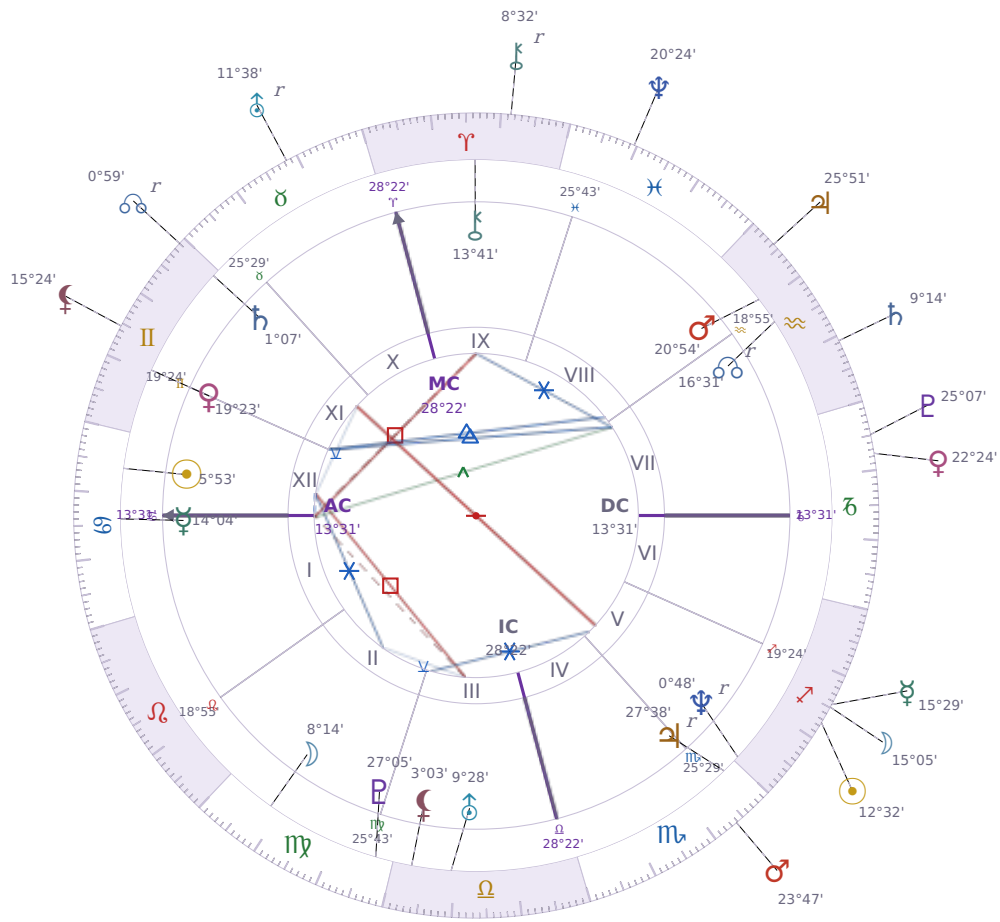

DAILY HOROSCOPE

Elon Reeve Musk

Businessman, entrepreneur, and political figure (born 1971)

♋ Cancer June 28, 1971 07:30 Pretoria

Saturday, 4 December 2021

TRANSITS FOR TODAY

☉ Sun	in ♐ Sagittarius	12°32'54"
☾ Moon	in ♐ Sagittarius	15°05'15"
☿ Mercury	in ♐ Sagittarius	15°29'50"
♀ Venus	in ♏ Capricorn	22°24'31"
♂ Mars	in ♏ Scorpio	23°47'55"
♃ Jupiter	in ♒ Aquarius	25°51'48"
♄ Saturn	in ♒ Aquarius	9°15'00"

♅ Uranus	in ♉ Taurus Rx	11°38'28"
♆ Neptune	in ♓ Pisces	20°24'18"
♇ Pluto	in ♏ Capricorn	25°07'29"
♁ Chiron	in ♈ Aries Rx	8°32'32"
♊ NNode	in ♊ Gemini Rx	0°59'11"
♁ Lilith	in ♊ Gemini	15°24'43"

NATAL PLANETS

☉ Sun	in ♋ Cancer	5°53'26"	XII
☾ Moon	in ♍ Virgo	8°14'52"	II
☿ Mercury	in ♋ Cancer	14°04'03"	I
♀ Venus	in ♊ Gemini	19°23'48"	XI
♂ Mars	in ♒ Aquarius	20°54'21"	VIII
♃ Jupiter	in ♏ Scorpio	27°38'52"	V Rx
♄ Saturn	in ♊ Gemini	1°07'22"	XI
♅ Uranus	in ♎ Libra	9°28'55"	III
♆ Neptune	in ♐ Sagittarius	0°48'48"	V Rx
♇ Pluto	in ♍ Virgo	27°05'36"	III
♁ Chiron	in ♈ Aries	13°41'50"	IX
♊ North Node	in ♒ Aquarius	16°31'23"	VII Rx
♁ Lilith	in ♎ Libra	3°03'14"	III

Saturday · ♄ Saturn

Colors: Violet

Stone: Obsidian

Number: 8