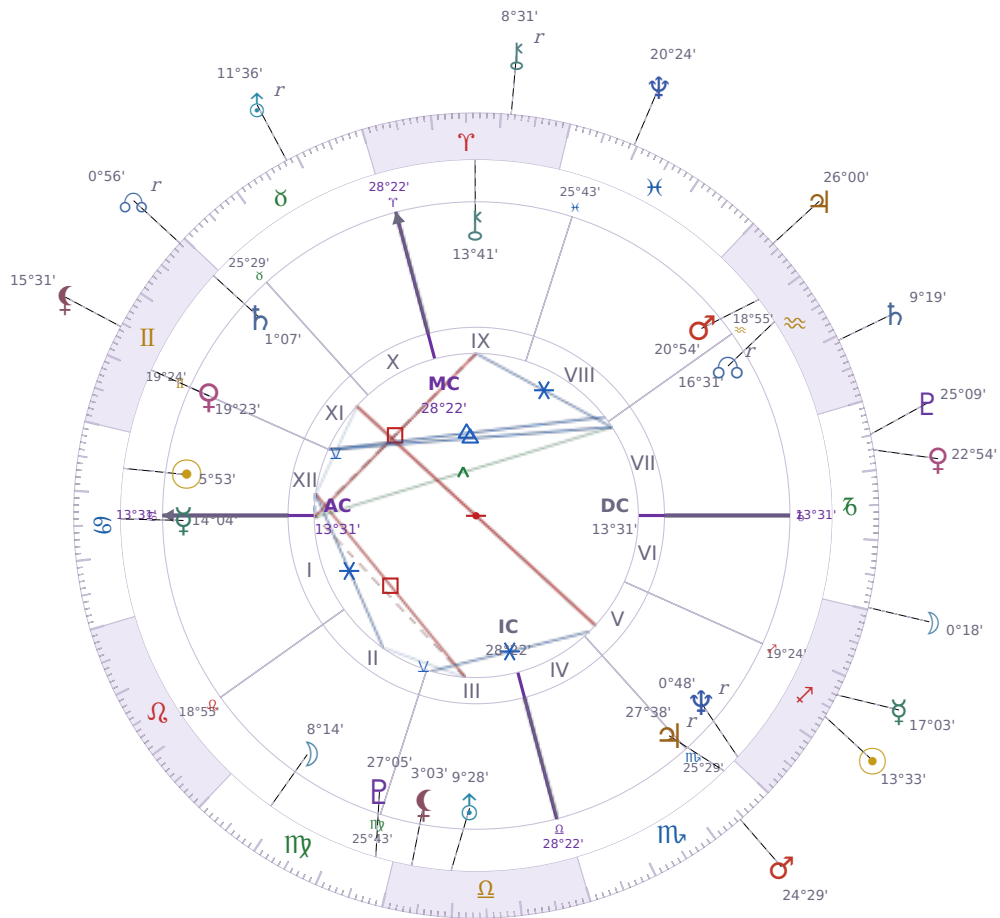

DAILY HOROSCOPE

Elon Reeve Musk

Businessman, entrepreneur, and political figure (born 1971)

♋ Cancer June 28, 1971 07:30 Pretoria

Sunday, 5 December 2021

TRANSITS FOR TODAY

☉ Sun	in ♐ Sagittarius	13°33'49"
☾ Moon	in ♑ Capricorn	0°18'31"
☿ Mercury	in ♐ Sagittarius	17°03'54"
♀ Venus	in ♑ Capricorn	22°54'10"
♂ Mars	in ♏ Scorpio	24°29'31"
♃ Jupiter	in ♒ Aquarius	26°00'21"
♄ Saturn	in ♒ Aquarius	9°19'59"

♅ Uranus	in ♉ Taurus Rx	11°36'28"
♆ Neptune	in ♓ Pisces	20°24'26"
♇ Pluto	in ♏ Capricorn	25°09'03"
♁ Chiron	in ♈ Aries Rx	8°31'44"
♊ NNode	in ♊ Gemini Rx	0°56'01"
♁ Lilith	in ♊ Gemini	15°31'22"

NATAL PLANETS

☉ Sun	in ♋ Cancer	5°53'26"	XII
☾ Moon	in ♍ Virgo	8°14'52"	II
☿ Mercury	in ♋ Cancer	14°04'03"	I
♀ Venus	in ♊ Gemini	19°23'48"	XI
♂ Mars	in ♒ Aquarius	20°54'21"	VIII
♃ Jupiter	in ♏ Scorpio	27°38'52"	V Rx
♄ Saturn	in ♊ Gemini	1°07'22"	XI
♅ Uranus	in ♎ Libra	9°28'55"	III
♆ Neptune	in ♐ Sagittarius	0°48'48"	V Rx
♇ Pluto	in ♍ Virgo	27°05'36"	III
♁ Chiron	in ♈ Aries	13°41'50"	IX
♊ North Node	in ♒ Aquarius	16°31'23"	VII Rx
♁ Lilith	in ♎ Libra	3°03'14"	III

♊ NNode ♋ Opposition ♆ natal Neptune

Right now you are **caught between what you want to believe and what actually works**, and it is making you second-guess your choices. You may find yourself drawn to unrealistic plans or people who promise too much, only to hit a practical wall that forces you to face facts. Over the coming weeks, this friction will push you to get honest about where you are avoiding reality and to build something more solid instead.