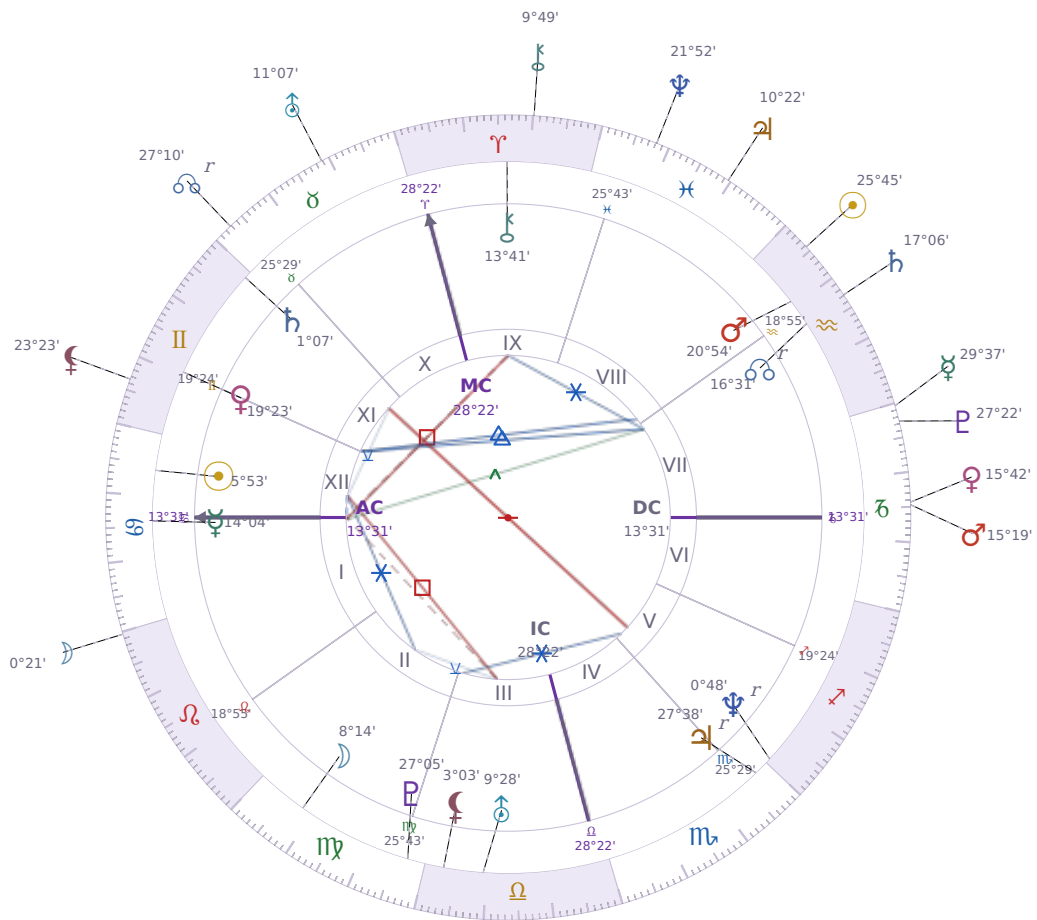

DAILY HOROSCOPE

Elon Reeve Musk

Businessman, entrepreneur, and political figure (born 1971)

♋ Cancer June 28, 1971 07:30 Pretoria

Monday, 14 February 2022

TRANSITS FOR TODAY

|           |                |           |
|-----------|----------------|-----------|
| ☉ Sun     | in ♒ Aquarius  | 25°45'51" |
| ☾ Moon    | in ♌ Leo       | 0°21'52"  |
| ☿ Mercury | in ♑ Capricorn | 29°37'42" |
| ♀ Venus   | in ♑ Capricorn | 15°42'49" |
| ♂ Mars    | in ♑ Capricorn | 15°19'57" |
| ♃ Jupiter | in ♓ Pisces    | 10°22'46" |
| ♄ Saturn  | in ♒ Aquarius  | 17°06'04" |

|           |                |           |
|-----------|----------------|-----------|
| ♅ Uranus  | in ♉ Taurus    | 11°07'54" |
| ♆ Neptune | in ♓ Pisces    | 21°52'37" |
| ♇ Pluto   | in ♏ Capricorn | 27°22'08" |
| ♁ Chiron  | in ♈ Aries     | 9°49'30"  |
| ♁ NNode   | in ♉ Taurus Rx | 27°10'29" |
| ♁ Lilith  | in ♊ Gemini    | 23°23'52" |

## NATAL PLANETS

|              |                  |           |        |
|--------------|------------------|-----------|--------|
| ☉ Sun        | in ♋ Cancer      | 5°53'26"  | XII    |
| ☾ Moon       | in ♍ Virgo       | 8°14'52"  | II     |
| ☿ Mercury    | in ♋ Cancer      | 14°04'03" | I      |
| ♀ Venus      | in ♊ Gemini      | 19°23'48" | XI     |
| ♂ Mars       | in ♒ Aquarius    | 20°54'21" | VIII   |
| ♃ Jupiter    | in ♏ Scorpio     | 27°38'52" | V Rx   |
| ♄ Saturn     | in ♊ Gemini      | 1°07'22"  | XI     |
| ♅ Uranus     | in ♎ Libra       | 9°28'55"  | III    |
| ♆ Neptune    | in ♐ Sagittarius | 0°48'48"  | V Rx   |
| ♇ Pluto      | in ♍ Virgo       | 27°05'36" | III    |
| ♁ Chiron     | in ♈ Aries       | 13°41'50" | IX     |
| ♁ North Node | in ♒ Aquarius    | 16°31'23" | VII Rx |
| ♁ Lilith     | in ♎ Libra       | 3°03'14"  | III    |

## KEY TRANSIT FACTORS