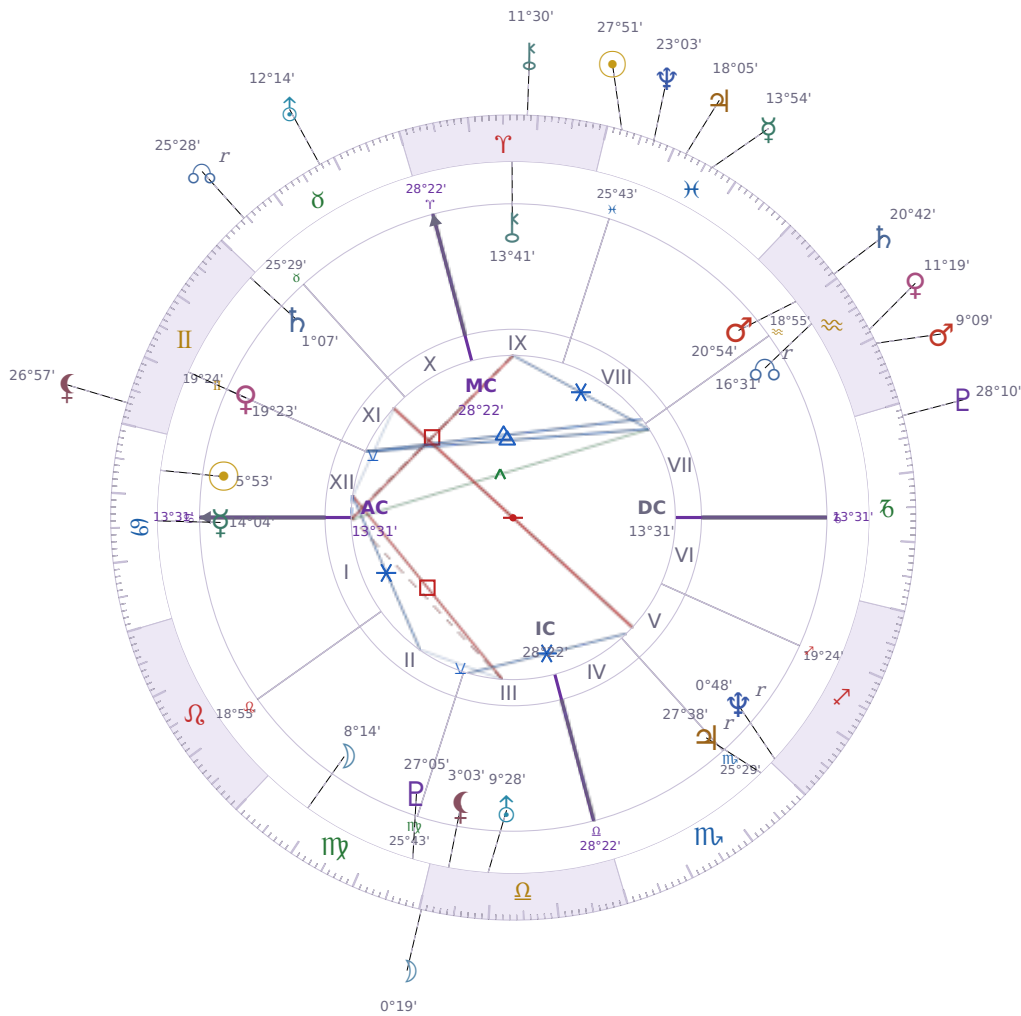

DAILY HOROSCOPE

Elon Reeve Musk

Businessman, entrepreneur, and political figure (born 1971)

♋ Cancer June 28, 1971 07:30 Pretoria

Friday, 18 March 2022

TRANSITS FOR TODAY

☉ Sun	in ♋ Pisces	27°51'53"
☾ Moon	in ♏ Libra	0°19'14"
☿ Mercury	in ♋ Pisces	13°54'05"
♀ Venus	in ♋ Aquarius	11°19'58"
♂ Mars	in ♋ Aquarius	9°09'36"
♃ Jupiter	in ♋ Pisces	18°05'25"
♄ Saturn	in ♋ Aquarius	20°42'56"

♅ Uranus	in ♉ Taurus	12°14'23"
♆ Neptune	in ♋ Pisces	23°03'48"
♇ Pluto	in ♏ Capricorn	28°10'28"
♁ Chiron	in ♈ Aries	11°30'06"
♁ NNode	in ♉ Taurus Rx	25°28'47"
♁ Lilith	in ♊ Gemini	26°57'04"

NATAL PLANETS

☉ Sun	in ♋ Cancer	5°53'26"	XII
☾ Moon	in ♍ Virgo	8°14'52"	II
☿ Mercury	in ♋ Cancer	14°04'03"	I
♀ Venus	in ♊ Gemini	19°23'48"	XI
♂ Mars	in ♒ Aquarius	20°54'21"	VIII
♃ Jupiter	in ♏ Scorpio	27°38'52"	V Rx
♄ Saturn	in ♊ Gemini	1°07'22"	XI
♅ Uranus	in ♎ Libra	9°28'55"	III
♆ Neptune	in ♐ Sagittarius	0°48'48"	V Rx
♇ Pluto	in ♍ Virgo	27°05'36"	III
♁ Chiron	in ♈ Aries	13°41'50"	IX
♁ North Node	in ♒ Aquarius	16°31'23"	VII Rx
♁ Lilith	in ♎ Libra	3°03'14"	III