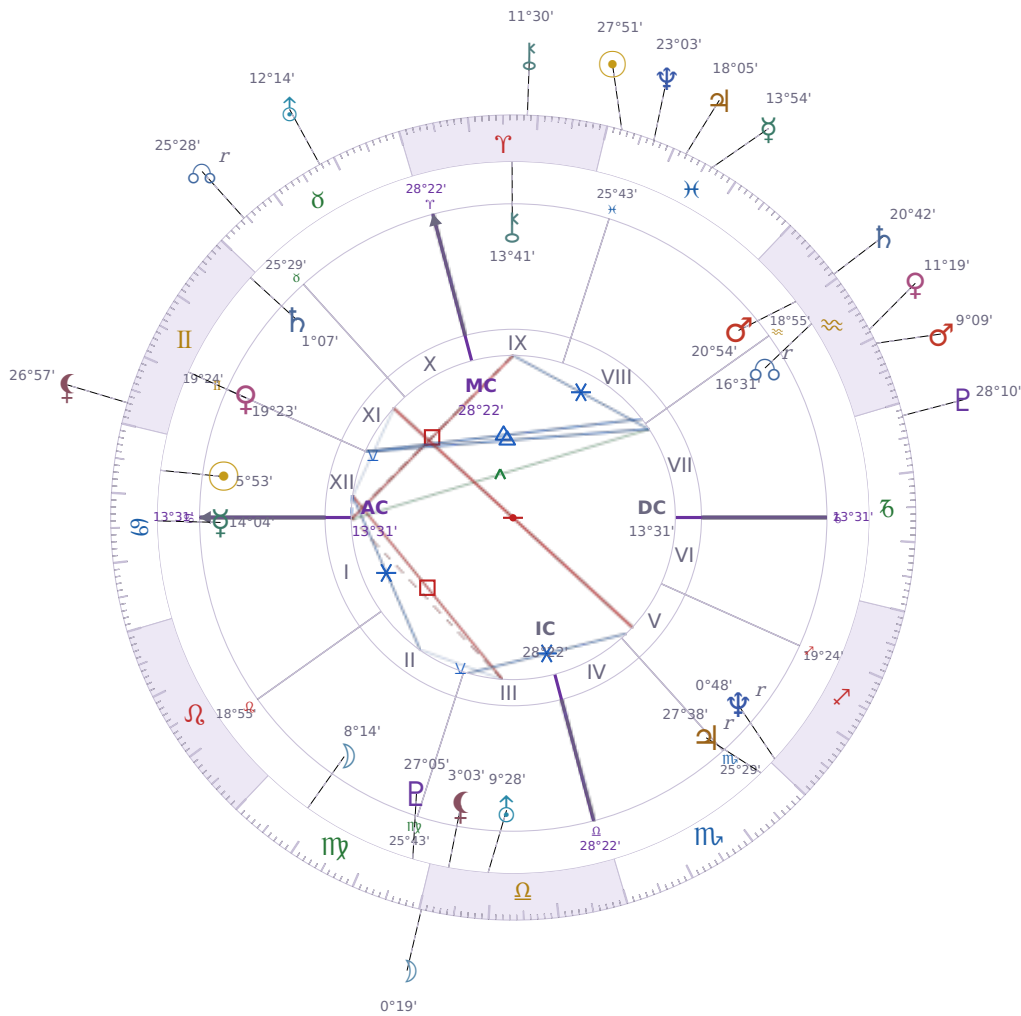

DAILY HOROSCOPE

Elon Reeve Musk

Businessman, entrepreneur, and political figure (born 1971)

♋ Cancer June 28, 1971 07:30 Pretoria

Friday, 18 March 2022

TRANSITS FOR TODAY

☉ Sun	in ♋ Pisces	27°51'53"
☾ Moon	in ♎ Libra	0°19'14"
☿ Mercury	in ♋ Pisces	13°54'05"
♀ Venus	in ♈ Aquarius	11°19'58"
♂ Mars	in ♈ Aquarius	9°09'36"
♃ Jupiter	in ♋ Pisces	18°05'25"
♄ Saturn	in ♈ Aquarius	20°42'56"

♅ Uranus	in ♉ Taurus	12°14'23"
♆ Neptune	in ♋ Pisces	23°03'48"
♇ Pluto	in ♏ Capricorn	28°10'28"
♁ Chiron	in ♈ Aries	11°30'06"
♁ NNode	in ♉ Taurus Rx	25°28'47"
♁ Lilith	in ♊ Gemini	26°57'04"

NATAL PLANETS

☉ Sun	in ♋ Cancer	5°53'26"	XII
☾ Moon	in ♍ Virgo	8°14'52"	II
☿ Mercury	in ♋ Cancer	14°04'03"	I
♀ Venus	in ♊ Gemini	19°23'48"	XI
♂ Mars	in ♒ Aquarius	20°54'21"	VIII
♃ Jupiter	in ♏ Scorpio	27°38'52"	V Rx
♄ Saturn	in ♊ Gemini	1°07'22"	XI
♅ Uranus	in ♎ Libra	9°28'55"	III
♆ Neptune	in ♐ Sagittarius	0°48'48"	V Rx
♇ Pluto	in ♍ Virgo	27°05'36"	III
♁ Chiron	in ♈ Aries	13°41'50"	IX
♁ North Node	in ♒ Aquarius	16°31'23"	VII Rx
♁ Lilith	in ♎ Libra	3°03'14"	III