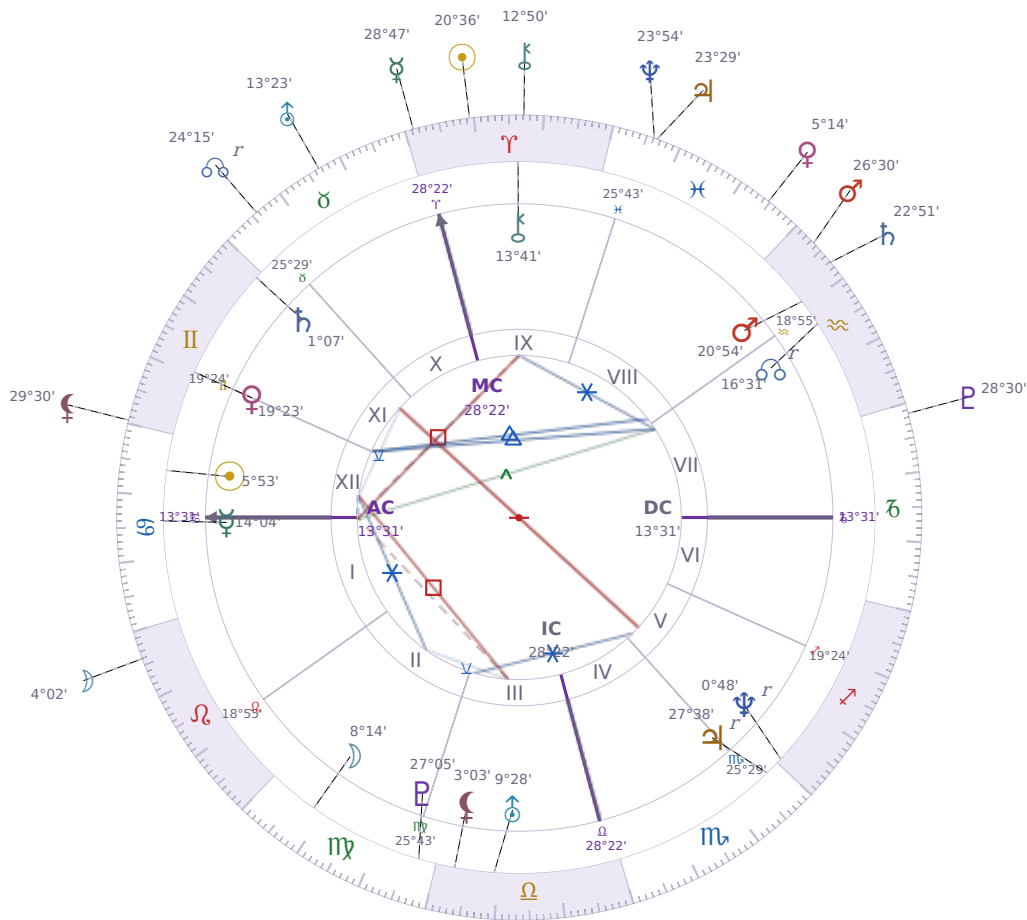

DAILY HOROSCOPE

Elon Reeve Musk

Businessman, entrepreneur, and political figure (born 1971)

♋ Cancer June 28, 1971 07:30 Pretoria

Sunday, 10 April 2022

TRANSITS FOR TODAY

☉ Sun	in ♈ Aries	20°36'05"
☾ Moon	in ♌ Leo	4°02'18"
☿ Mercury	in ♈ Aries	28°47'11"
♀ Venus	in ♋ Pisces	5°14'54"
♂ Mars	in ♋ Aquarius	26°30'05"
♃ Jupiter	in ♋ Pisces	23°29'56"
♄ Saturn	in ♋ Aquarius	22°51'47"

♅ Uranus	in ♉ Taurus	13°23'26"
♆ Neptune	in ♓ Pisces	23°54'23"
♇ Pluto	in ♑ Capricorn	28°30'32"
♁ Chiron	in ♈ Aries	12°50'40"
♁ NNode	in ♉ Taurus Rx	24°15'42"
♁ Lilith	in ♊ Gemini	29°30'27"

## NATAL PLANETS

☉ Sun	in ♋ Cancer	5°53'26"	XII
☾ Moon	in ♍ Virgo	8°14'52"	II
☿ Mercury	in ♋ Cancer	14°04'03"	I
♀ Venus	in ♊ Gemini	19°23'48"	XI
♂ Mars	in ♒ Aquarius	20°54'21"	VIII
♃ Jupiter	in ♏ Scorpio	27°38'52"	V Rx
♄ Saturn	in ♊ Gemini	1°07'22"	XI
♅ Uranus	in ♎ Libra	9°28'55"	III
♆ Neptune	in ♐ Sagittarius	0°48'48"	V Rx
♇ Pluto	in ♍ Virgo	27°05'36"	III
♁ Chiron	in ♈ Aries	13°41'50"	IX
♁ North Node	in ♒ Aquarius	16°31'23"	VII Rx
♁ Lilith	in ♎ Libra	3°03'14"	III

## KEY TRANSIT FACTORS