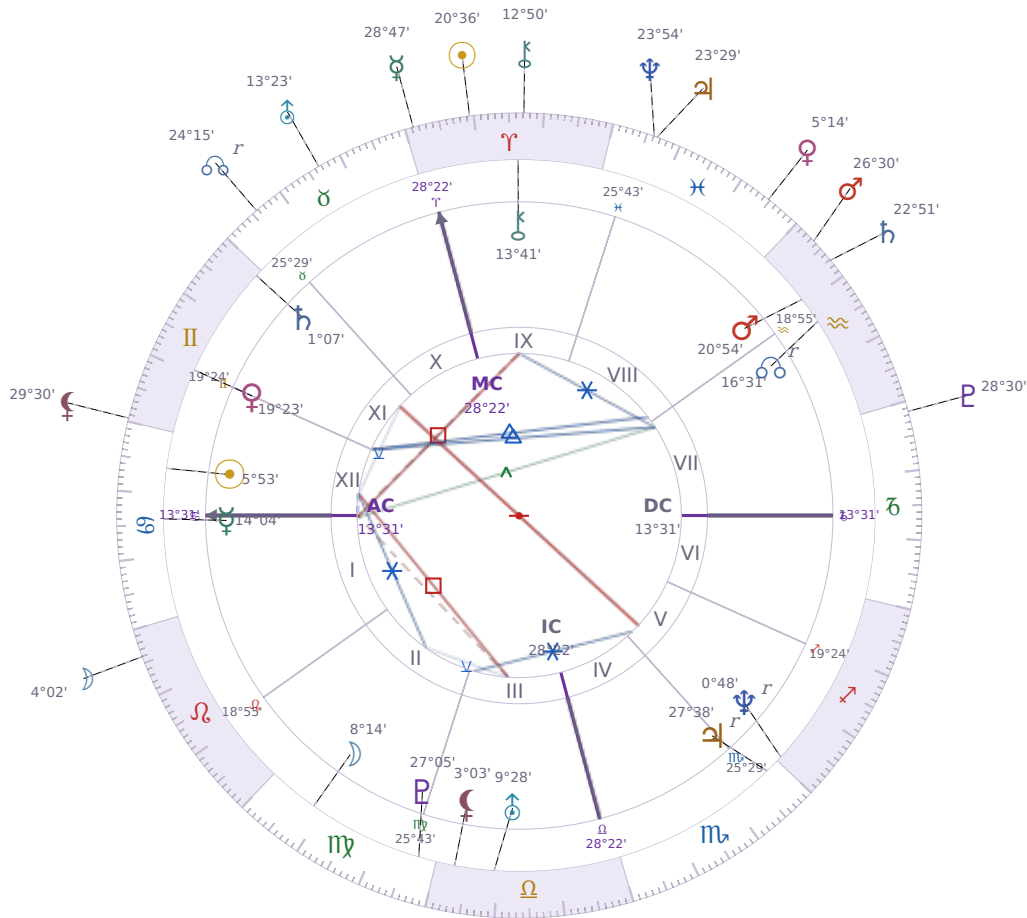

DAILY HOROSCOPE

**Elon Reeve Musk**

Businessman, entrepreneur, and political figure (born 1971)

♋ Cancer June 28, 1971 07:30 Pretoria

**Sunday, 10 April 2022**

**TRANSITS FOR TODAY**

☉ Sun	in ♈ Aries	20°36'05"
☾ Moon	in ♌ Leo	4°02'18"
☿ Mercury	in ♈ Aries	28°47'11"
♀ Venus	in ♋ Pisces	5°14'54"
♂ Mars	in ♒ Aquarius	26°30'05"
♃ Jupiter	in ♋ Pisces	23°29'56"
♄ Saturn	in ♒ Aquarius	22°51'47"

♅ Uranus	in ♉ Taurus	13°23'26"
♆ Neptune	in ♓ Pisces	23°54'23"
♇ Pluto	in ♑ Capricorn	28°30'32"
♁ Chiron	in ♈ Aries	12°50'40"
♁ NNode	in ♉ Taurus Rx	24°15'42"
♁ Lilith	in ♊ Gemini	29°30'27"

## NATAL PLANETS

☉ Sun	in ♋ Cancer	5°53'26"	XII
☾ Moon	in ♍ Virgo	8°14'52"	II
☿ Mercury	in ♋ Cancer	14°04'03"	I
♀ Venus	in ♊ Gemini	19°23'48"	XI
♂ Mars	in ♒ Aquarius	20°54'21"	VIII
♃ Jupiter	in ♏ Scorpio	27°38'52"	V Rx
♄ Saturn	in ♊ Gemini	1°07'22"	XI
♅ Uranus	in ♎ Libra	9°28'55"	III
♆ Neptune	in ♐ Sagittarius	0°48'48"	V Rx
♇ Pluto	in ♍ Virgo	27°05'36"	III
♁ Chiron	in ♈ Aries	13°41'50"	IX
♁ North Node	in ♒ Aquarius	16°31'23"	VII Rx
♁ Lilith	in ♎ Libra	3°03'14"	III

## KEY TRANSIT FACTORS