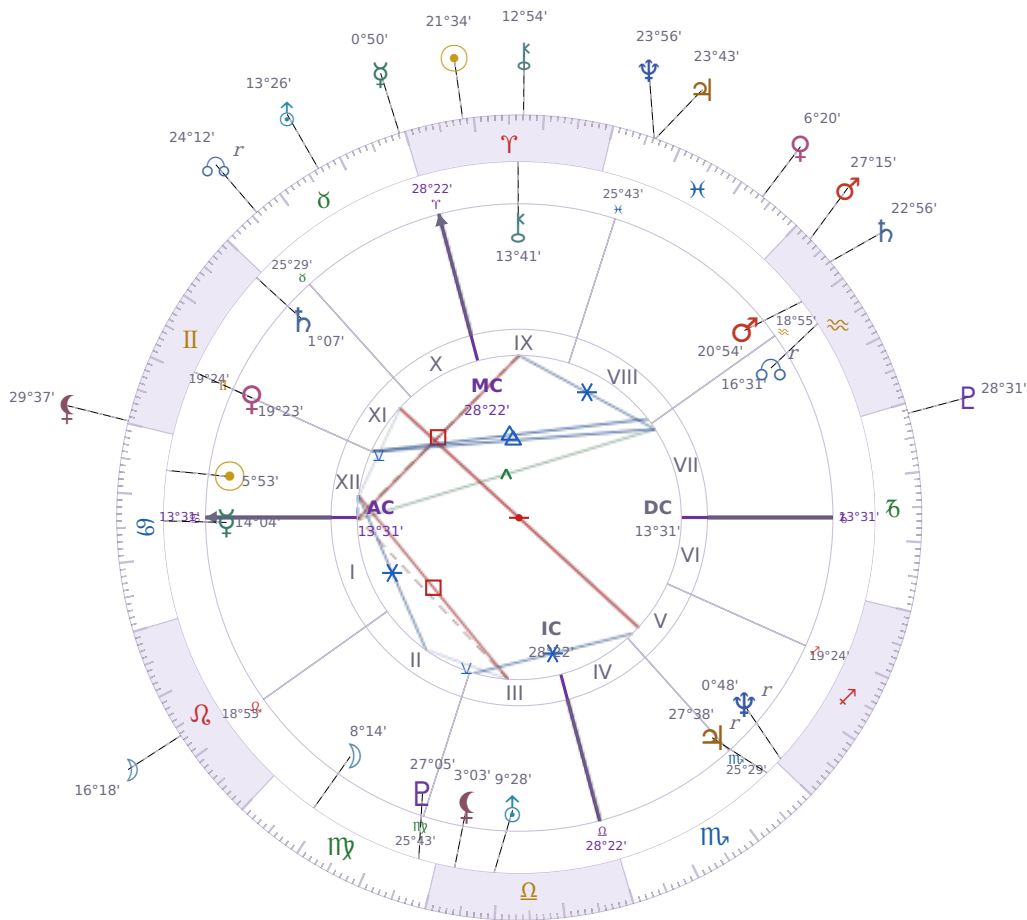

DAILY HOROSCOPE

Elon Reeve Musk

Businessman, entrepreneur, and political figure (born 1971)

♋ Cancer June 28, 1971 07:30 Pretoria

Monday, 11 April 2022

TRANSITS FOR TODAY

☉ Sun	in ♈ Aries	21°34'59"
☾ Moon	in ♌ Leo	16°18'29"
☿ Mercury	in ♉ Taurus	0°50'24"
♀ Venus	in ♋ Pisces	6°20'14"
♂ Mars	in ♒ Aquarius	27°15'25"
♃ Jupiter	in ♋ Pisces	23°43'36"
♄ Saturn	in ♒ Aquarius	22°56'38"

♅ Uranus	in ♉ Taurus	13°26'42"
♆ Neptune	in ♓ Pisces	23°56'28"
♇ Pluto	in ♑ Capricorn	28°31'05"
♁ Chiron	in ♈ Aries	12°54'09"
♁ NNode	in ♉ Taurus Rx	24°12'32"
♁ Lilith	in ♊ Gemini	29°37'07"

NATAL PLANETS

☉ Sun	in ♋ Cancer	5°53'26"	XII
☾ Moon	in ♍ Virgo	8°14'52"	II
☿ Mercury	in ♋ Cancer	14°04'03"	I
♀ Venus	in ♊ Gemini	19°23'48"	XI
♂ Mars	in ♒ Aquarius	20°54'21"	VIII
♃ Jupiter	in ♏ Scorpio	27°38'52"	V Rx
♄ Saturn	in ♊ Gemini	1°07'22"	XI
♅ Uranus	in ♎ Libra	9°28'55"	III
♆ Neptune	in ♐ Sagittarius	0°48'48"	V Rx
♇ Pluto	in ♍ Virgo	27°05'36"	III
♁ Chiron	in ♈ Aries	13°41'50"	IX
♁ North Node	in ♒ Aquarius	16°31'23"	VII Rx
♁ Lilith	in ♎ Libra	3°03'14"	III

KEY DATE

☿ Mercury enters ♉ Taurus

Mercury moving into *Taurus* shifts how you **communicate and think** — you'll notice yourself speaking more slowly, choosing words with care instead of rushing through sentences. At work and in conversations, people tend to **focus on practical details** and want concrete facts rather than abstract ideas, which means discussions about money, plans, or decisions take longer but reach clearer agreements. This transit makes most people **stick to their positions** once they've decided something, so expect less back-and-forth and more people digging in on what they actually believe.