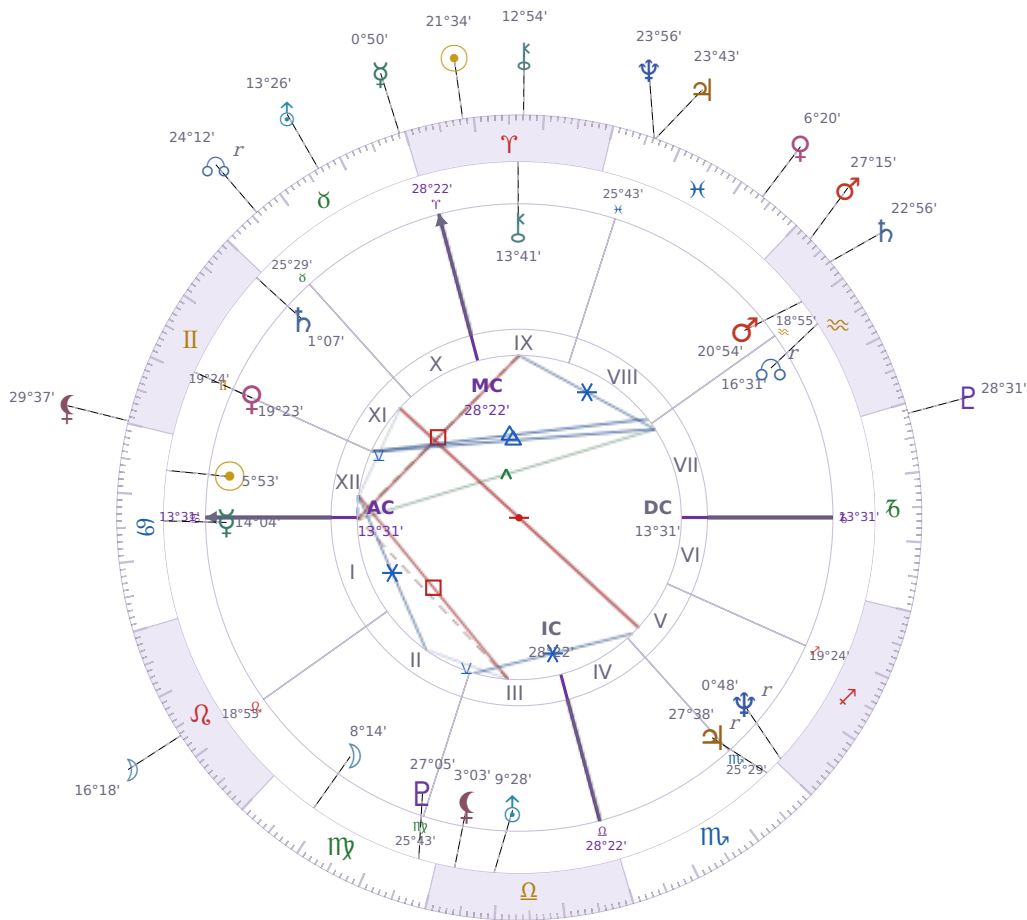

DAILY HOROSCOPE

Elon Reeve Musk

Businessman, entrepreneur, and political figure (born 1971)

♋ Cancer June 28, 1971 07:30 Pretoria

Monday, 11 April 2022

TRANSITS FOR TODAY

☉ Sun	in ♈ Aries	21°34'59"
☾ Moon	in ♌ Leo	16°18'29"
☿ Mercury	in ♉ Taurus	0°50'24"
♀ Venus	in ♋ Pisces	6°20'14"
♂ Mars	in ♒ Aquarius	27°15'25"
♃ Jupiter	in ♋ Pisces	23°43'36"
♄ Saturn	in ♒ Aquarius	22°56'38"

♅ Uranus	in ♉ Taurus	13°26'42"
♆ Neptune	in ♋ Pisces	23°56'28"
♇ Pluto	in ♏ Capricorn	28°31'05"
♁ Chiron	in ♈ Aries	12°54'09"
♁ NNode	in ♉ Taurus Rx	24°12'32"
♁ Lilith	in ♊ Gemini	29°37'07"

NATAL PLANETS

☉ Sun	in ♋ Cancer	5°53'26"	XII
☾ Moon	in ♍ Virgo	8°14'52"	II
☿ Mercury	in ♋ Cancer	14°04'03"	I
♀ Venus	in ♊ Gemini	19°23'48"	XI
♂ Mars	in ♒ Aquarius	20°54'21"	VIII
♃ Jupiter	in ♏ Scorpio	27°38'52"	V Rx
♄ Saturn	in ♊ Gemini	1°07'22"	XI
♅ Uranus	in ♎ Libra	9°28'55"	III
♆ Neptune	in ♐ Sagittarius	0°48'48"	V Rx
♇ Pluto	in ♍ Virgo	27°05'36"	III
♁ Chiron	in ♈ Aries	13°41'50"	IX
♁ North Node	in ♒ Aquarius	16°31'23"	VII Rx
♁ Lilith	in ♎ Libra	3°03'14"	III

KEY DATE

☿ Mercury enters ♉ Taurus

Mercury moving into *Taurus* shifts how you **communicate and think** — you'll notice yourself speaking more slowly, choosing words with care instead of rushing through sentences. At work and in conversations, people tend to **focus on practical details** and want concrete facts rather than abstract ideas, which means discussions about money, plans, or decisions take longer but reach clearer agreements. This transit makes most people **stick to their positions** once they've decided something, so expect less back-and-forth and more people digging in on what they actually believe.