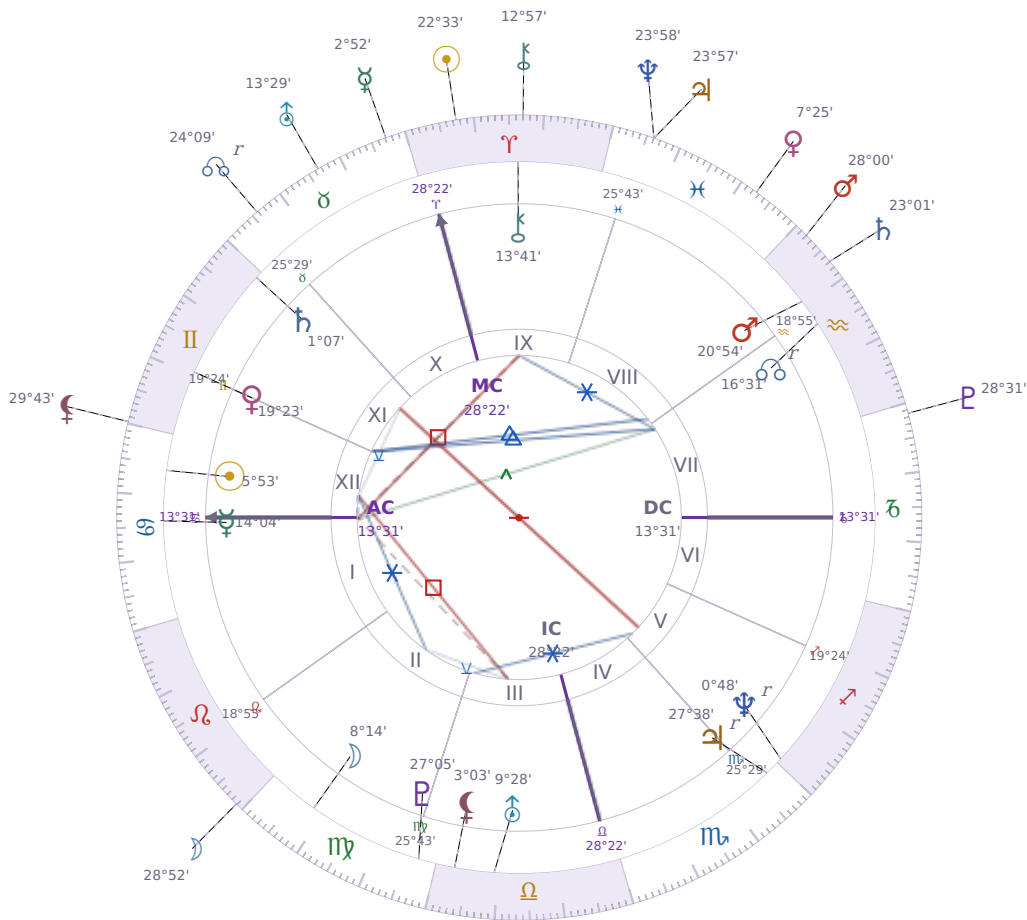

DAILY HOROSCOPE

Elon Reeve Musk

Businessman, entrepreneur, and political figure (born 1971)

♋ Cancer June 28, 1971 07:30 Pretoria

Tuesday, 12 April 2022

TRANSITS FOR TODAY

☉ Sun	in ♈ Aries	22°33'50"
☾ Moon	in ♌ Leo	28°52'20"
☿ Mercury	in ♉ Taurus	2°52'27"
♀ Venus	in ♓ Pisces	7°25'45"
♂ Mars	in ♒ Aquarius	28°00'46"
♃ Jupiter	in ♓ Pisces	23°57'14"
♄ Saturn	in ♒ Aquarius	23°01'25"

♅ Uranus	in ♉ Taurus	13°29'59"
♆ Neptune	in ♋ Pisces	23°58'32"
♇ Pluto	in ♏ Capricorn	28°31'36"
♁ Chiron	in ♈ Aries	12°57'39"
♁ NNode	in ♉ Taurus Rx	24°09'21"
♁ Lilith	in ♊ Gemini	29°43'47"

NATAL PLANETS

☉ Sun	in ♋ Cancer	5°53'26"	XII
☾ Moon	in ♍ Virgo	8°14'52"	II
☿ Mercury	in ♋ Cancer	14°04'03"	I
♀ Venus	in ♊ Gemini	19°23'48"	XI
♂ Mars	in ♒ Aquarius	20°54'21"	VIII
♃ Jupiter	in ♏ Scorpio	27°38'52"	V Rx
♄ Saturn	in ♊ Gemini	1°07'22"	XI
♅ Uranus	in ♎ Libra	9°28'55"	III
♆ Neptune	in ♐ Sagittarius	0°48'48"	V Rx
♇ Pluto	in ♍ Virgo	27°05'36"	III
♁ Chiron	in ♈ Aries	13°41'50"	IX
♁ North Node	in ♒ Aquarius	16°31'23"	VII Rx
♁ Lilith	in ♎ Libra	3°03'14"	III