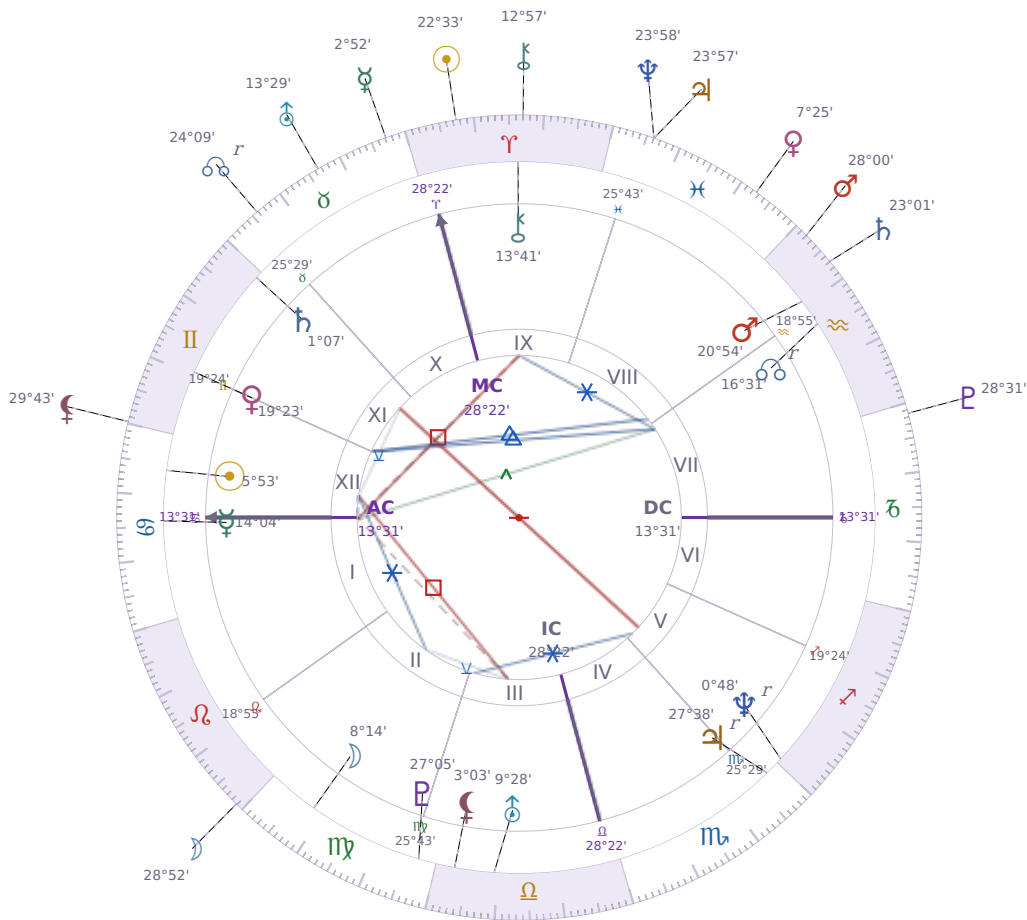

DAILY HOROSCOPE

Elon Reeve Musk

Businessman, entrepreneur, and political figure (born 1971)

♋ Cancer June 28, 1971 07:30 Pretoria

Tuesday, 12 April 2022

TRANSITS FOR TODAY

☉ Sun	in ♈ Aries	22°33'50"
☾ Moon	in ♌ Leo	28°52'20"
☿ Mercury	in ♉ Taurus	2°52'27"
♀ Venus	in ♊ Pisces	7°25'45"
♂ Mars	in ♒ Aquarius	28°00'46"
♃ Jupiter	in ♊ Pisces	23°57'14"
♄ Saturn	in ♒ Aquarius	23°01'25"

♅ Uranus	in ♉ Taurus	13°29'59"
♆ Neptune	in ♓ Pisces	23°58'32"
♇ Pluto	in ♏ Capricorn	28°31'36"
♁ Chiron	in ♈ Aries	12°57'39"
♁ NNode	in ♉ Taurus Rx	24°09'21"
♁ Lilith	in ♊ Gemini	29°43'47"

NATAL PLANETS

☉ Sun	in ♋ Cancer	5°53'26"	XII
☾ Moon	in ♍ Virgo	8°14'52"	II
☿ Mercury	in ♋ Cancer	14°04'03"	I
♀ Venus	in ♊ Gemini	19°23'48"	XI
♂ Mars	in ♒ Aquarius	20°54'21"	VIII
♃ Jupiter	in ♏ Scorpio	27°38'52"	V Rx
♄ Saturn	in ♊ Gemini	1°07'22"	XI
♅ Uranus	in ♎ Libra	9°28'55"	III
♆ Neptune	in ♐ Sagittarius	0°48'48"	V Rx
♇ Pluto	in ♍ Virgo	27°05'36"	III
♁ Chiron	in ♈ Aries	13°41'50"	IX
♁ North Node	in ♒ Aquarius	16°31'23"	VII Rx
♁ Lilith	in ♎ Libra	3°03'14"	III