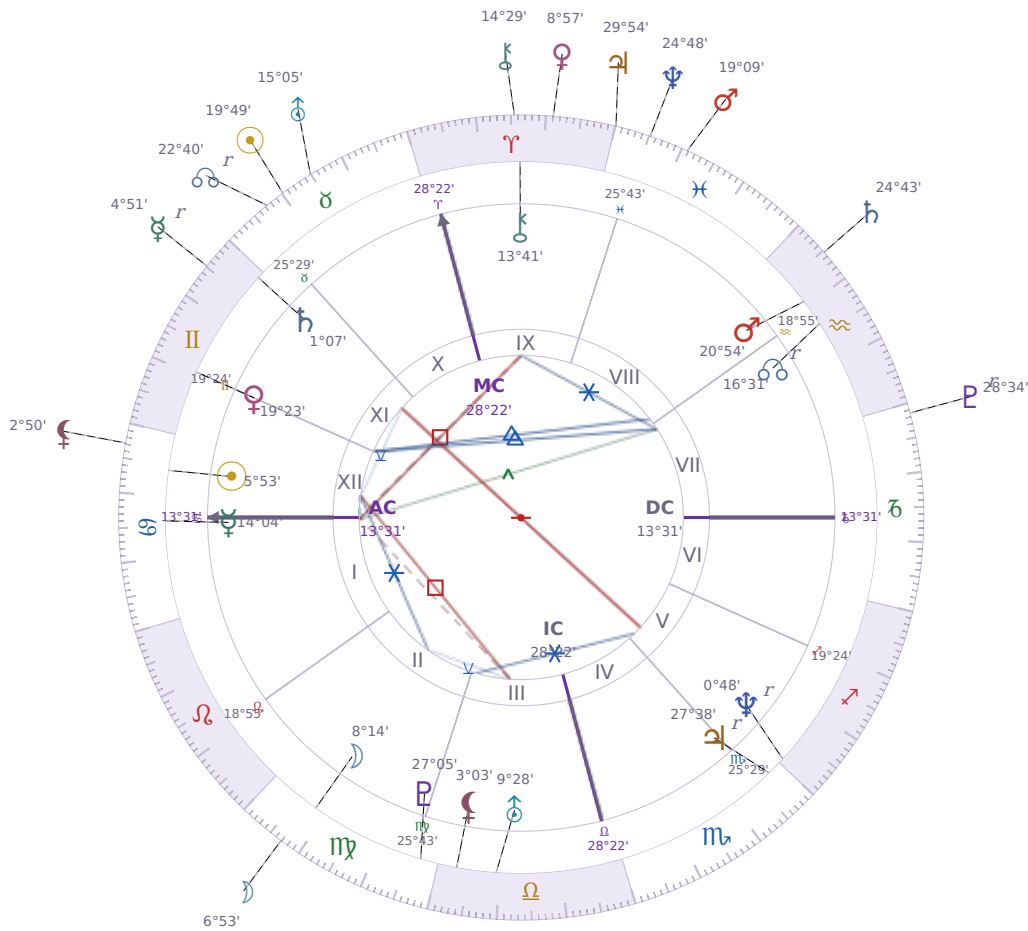

DAILY HOROSCOPE

Elon Reeve Musk

Businessman, entrepreneur, and political figure (born 1971)

♋ Cancer June 28, 1971 07:30 Pretoria

Tuesday, 10 May 2022

TRANSITS FOR TODAY

☉ Sun	in ♉ Taurus	19°49'18"
☾ Moon	in ♍ Virgo	6°53'01"
☿ Mercury	in ♊ Gemini Rx	4°51'31"
♀ Venus	in ♈ Aries	8°57'42"
♂ Mars	in ♓ Pisces	19°09'29"
♃ Jupiter	in ♓ Pisces	29°54'27"
♄ Saturn	in ♒ Aquarius	24°43'39"

♅ Uranus	in ♉ Taurus	15°05'42"
♆ Neptune	in ♓ Pisces	24°48'50"
♇ Pluto	in ♑ Capricorn Rx	28°34'19"
♁ Chiron	in ♈ Aries	14°29'42"
♊ NNode	in ♉ Taurus Rx	22°40'23"
♁ Lilith	in ♋ Cancer	2°50'40"

NATAL PLANETS

☉ Sun	in ♋ Cancer	5°53'26"	XII
☾ Moon	in ♍ Virgo	8°14'52"	II
☿ Mercury	in ♋ Cancer	14°04'03"	I
♀ Venus	in ♊ Gemini	19°23'48"	XI
♂ Mars	in ♒ Aquarius	20°54'21"	VIII
♃ Jupiter	in ♏ Scorpio	27°38'52"	V Rx
♄ Saturn	in ♊ Gemini	1°07'22"	XI
♅ Uranus	in ♎ Libra	9°28'55"	III
♆ Neptune	in ♐ Sagittarius	0°48'48"	V Rx
♇ Pluto	in ♍ Virgo	27°05'36"	III
♁ Chiron	in ♈ Aries	13°41'50"	IX
♊ North Node	in ♒ Aquarius	16°31'23"	VII Rx
♁ Lilith	in ♎ Libra	3°03'14"	III