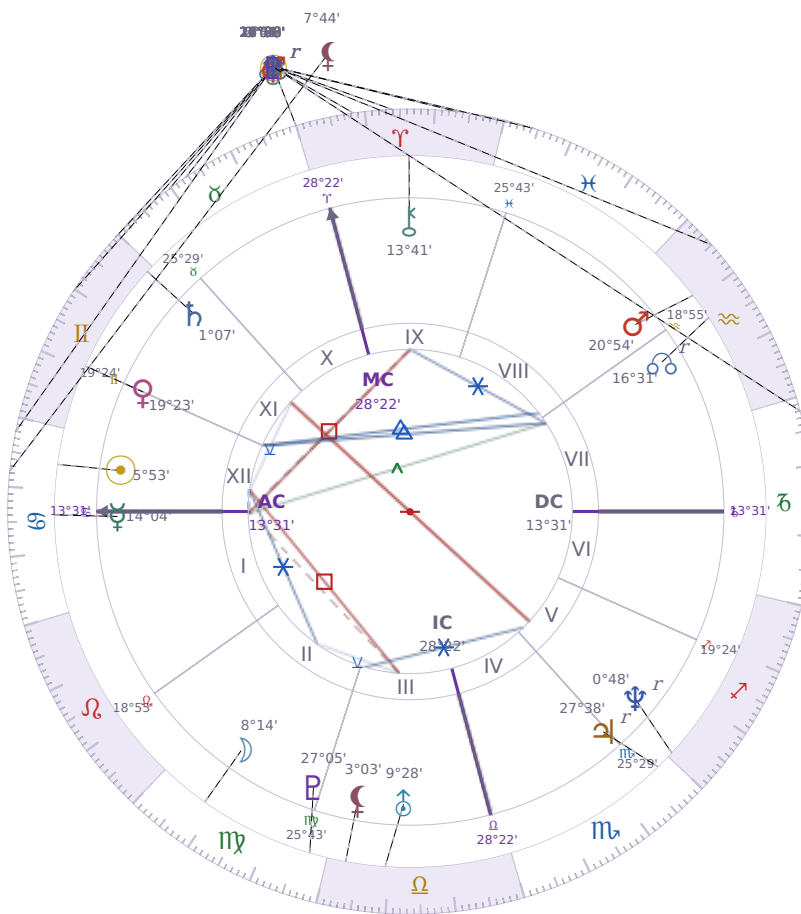

DAILY HOROSCOPE

Elon Reeve Musk

Businessman, entrepreneur, and political figure (born 1971)

♋ Cancer June 28, 1971 07:30 Pretoria

Thursday, 23 June 2022

TRANSITS FOR TODAY

☉ Sun	in ♋ Cancer	2°01'07"
☾ Moon	in ♉ Taurus	0°01'07"
☿ Mercury	in ♊ Gemini	10°23'38"
♀ Venus	in ♊ Gemini	0°34'00"
♂ Mars	in ♈ Aries	21°39'24"
♃ Jupiter	in ♈ Aries	6°45'13"
♄ Saturn	in ♒ Aquarius Rx	24°58'32"

♅ Uranus	in ♉ Taurus	17°25'23"
♆ Neptune	in ♓ Pisces	25°26'11"
♇ Pluto	in ♑ Capricorn Rx	27°57'50"
♁ Chiron	in ♈ Aries	16°08'27"
♁ NNode	in ♉ Taurus Rx	20°20'37"
♁ Lilith	in ♋ Cancer	7°44'44"

NATAL PLANETS

☉ Sun	in ♋ Cancer	5°53'26"	XII
☾ Moon	in ♍ Virgo	8°14'52"	II
☿ Mercury	in ♋ Cancer	14°04'03"	I
♀ Venus	in ♊ Gemini	19°23'48"	XI
♂ Mars	in ♒ Aquarius	20°54'21"	VIII
♃ Jupiter	in ♏ Scorpio	27°38'52"	V Rx
♄ Saturn	in ♊ Gemini	1°07'22"	XI
♅ Uranus	in ♎ Libra	9°28'55"	III
♆ Neptune	in ♐ Sagittarius	0°48'48"	V Rx
♇ Pluto	in ♍ Virgo	27°05'36"	III
♁ Chiron	in ♈ Aries	13°41'50"	IX
♁ North Node	in ♒ Aquarius	16°31'23"	VII Rx
♁ Lilith	in ♎ Libra	3°03'14"	III