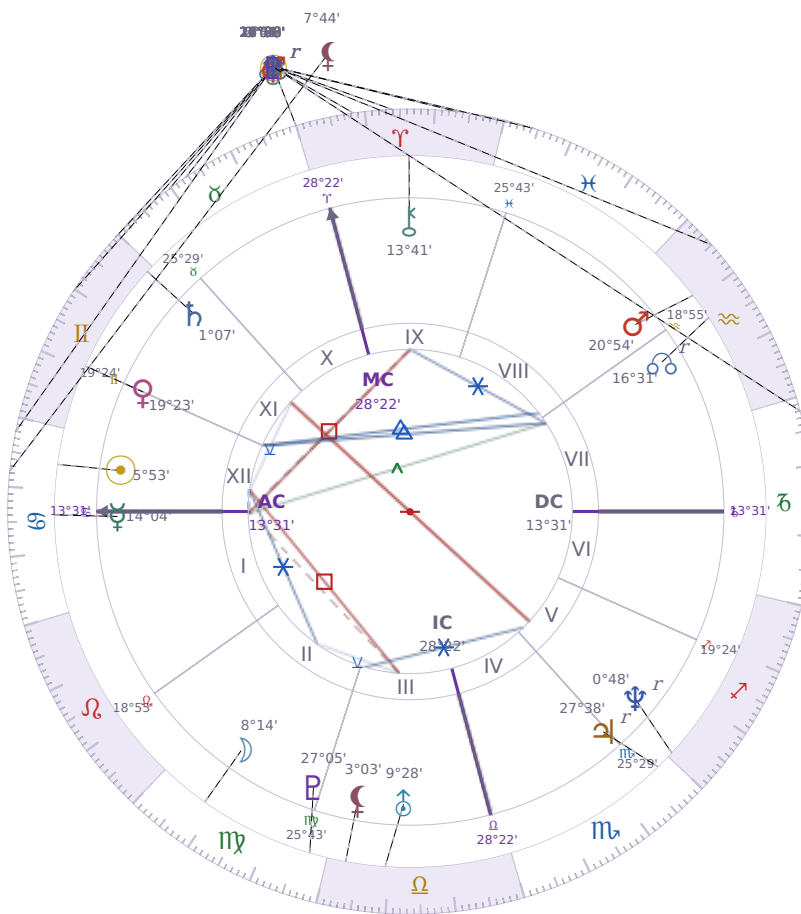

DAILY HOROSCOPE

Elon Reeve Musk

Businessman, entrepreneur, and political figure (born 1971)

♋ Cancer June 28, 1971 07:30 Pretoria

Thursday, 23 June 2022

TRANSITS FOR TODAY

☉ Sun	in ♋ Cancer	2°01'07"
☾ Moon	in ♉ Taurus	0°01'07"
☿ Mercury	in ♊ Gemini	10°23'38"
♀ Venus	in ♊ Gemini	0°34'00"
♂ Mars	in ♈ Aries	21°39'24"
♃ Jupiter	in ♈ Aries	6°45'13"
♄ Saturn	in ♒ Aquarius Rx	24°58'32"

♅ Uranus	in ♉ Taurus	17°25'23"
♆ Neptune	in ♓ Pisces	25°26'11"
♇ Pluto	in ♑ Capricorn Rx	27°57'50"
♄ Chiron	in ♈ Aries	16°08'27"
♁ NNode	in ♉ Taurus Rx	20°20'37"
♁ Lilith	in ♋ Cancer	7°44'44"

NATAL PLANETS

☉ Sun	in ♋ Cancer	5°53'26"	XII
☾ Moon	in ♍ Virgo	8°14'52"	II
☿ Mercury	in ♋ Cancer	14°04'03"	I
♀ Venus	in ♊ Gemini	19°23'48"	XI
♂ Mars	in ♒ Aquarius	20°54'21"	VIII
♃ Jupiter	in ♏ Scorpio	27°38'52"	V Rx
♄ Saturn	in ♊ Gemini	1°07'22"	XI
♅ Uranus	in ♎ Libra	9°28'55"	III
♆ Neptune	in ♐ Sagittarius	0°48'48"	V Rx
♇ Pluto	in ♍ Virgo	27°05'36"	III
♄ Chiron	in ♈ Aries	13°41'50"	IX
♁ North Node	in ♒ Aquarius	16°31'23"	VII Rx
♁ Lilith	in ♎ Libra	3°03'14"	III