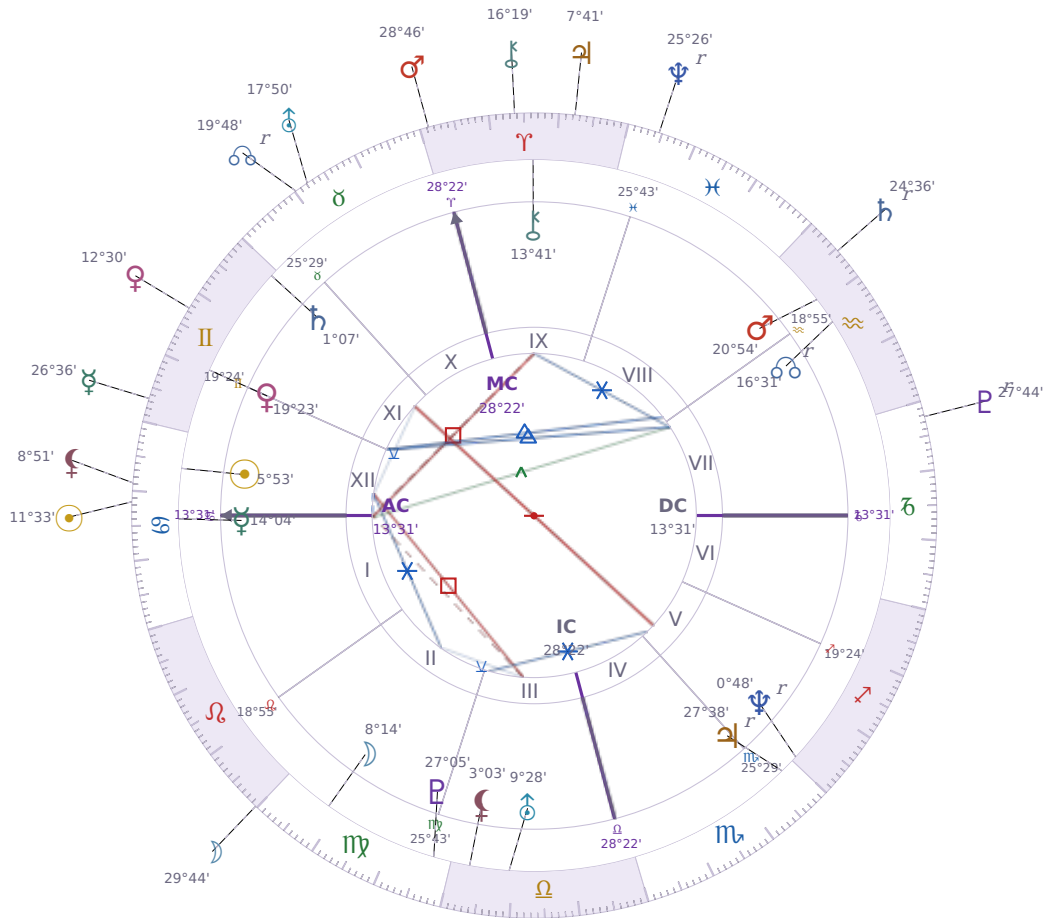

DAILY HOROSCOPE

Elon Reeve Musk

Businessman, entrepreneur, and political figure (born 1971)

♋ Cancer June 28, 1971 07:30 Pretoria

Sunday, 3 July 2022

TRANSITS FOR TODAY

| | | |
|-----------|------------------|-----------|
| ☉ Sun | in ♋ Cancer | 11°33'29" |
| ☾ Moon | in ♌ Leo | 29°44'07" |
| ☿ Mercury | in ♊ Gemini | 26°36'40" |
| ♀ Venus | in ♊ Gemini | 12°30'14" |
| ♂ Mars | in ♈ Aries | 28°46'09" |
| ♃ Jupiter | in ♈ Aries | 7°41'15" |
| ♄ Saturn | in ♒ Aquarius Rx | 24°36'28" |

| | | |
|-----------|-------------------|-----------|
| ♅ Uranus | in ♉ Taurus | 17°50'39" |
| ♆ Neptune | in ♓ Pisces Rx | 25°26'07" |
| ♇ Pluto | in ♑ Capricorn Rx | 27°44'43" |
| ♁ Chiron | in ♈ Aries | 16°19'15" |
| ♊ NNode | in ♉ Taurus Rx | 19°48'51" |
| ♁ Lilith | in ♋ Cancer | 8°51'38" |

NATAL PLANETS

| | | | |
|--------------|------------------|-----------|--------|
| ☉ Sun | in ♋ Cancer | 5°53'26" | XII |
| ☾ Moon | in ♍ Virgo | 8°14'52" | II |
| ☿ Mercury | in ♋ Cancer | 14°04'03" | I |
| ♀ Venus | in ♊ Gemini | 19°23'48" | XI |
| ♂ Mars | in ♒ Aquarius | 20°54'21" | VIII |
| ♃ Jupiter | in ♏ Scorpio | 27°38'52" | V Rx |
| ♄ Saturn | in ♊ Gemini | 1°07'22" | XI |
| ♅ Uranus | in ♎ Libra | 9°28'55" | III |
| ♆ Neptune | in ♐ Sagittarius | 0°48'48" | V Rx |
| ♇ Pluto | in ♍ Virgo | 27°05'36" | III |
| ♁ Chiron | in ♈ Aries | 13°41'50" | IX |
| ♊ North Node | in ♒ Aquarius | 16°31'23" | VII Rx |
| ♁ Lilith | in ♎ Libra | 3°03'14" | III |