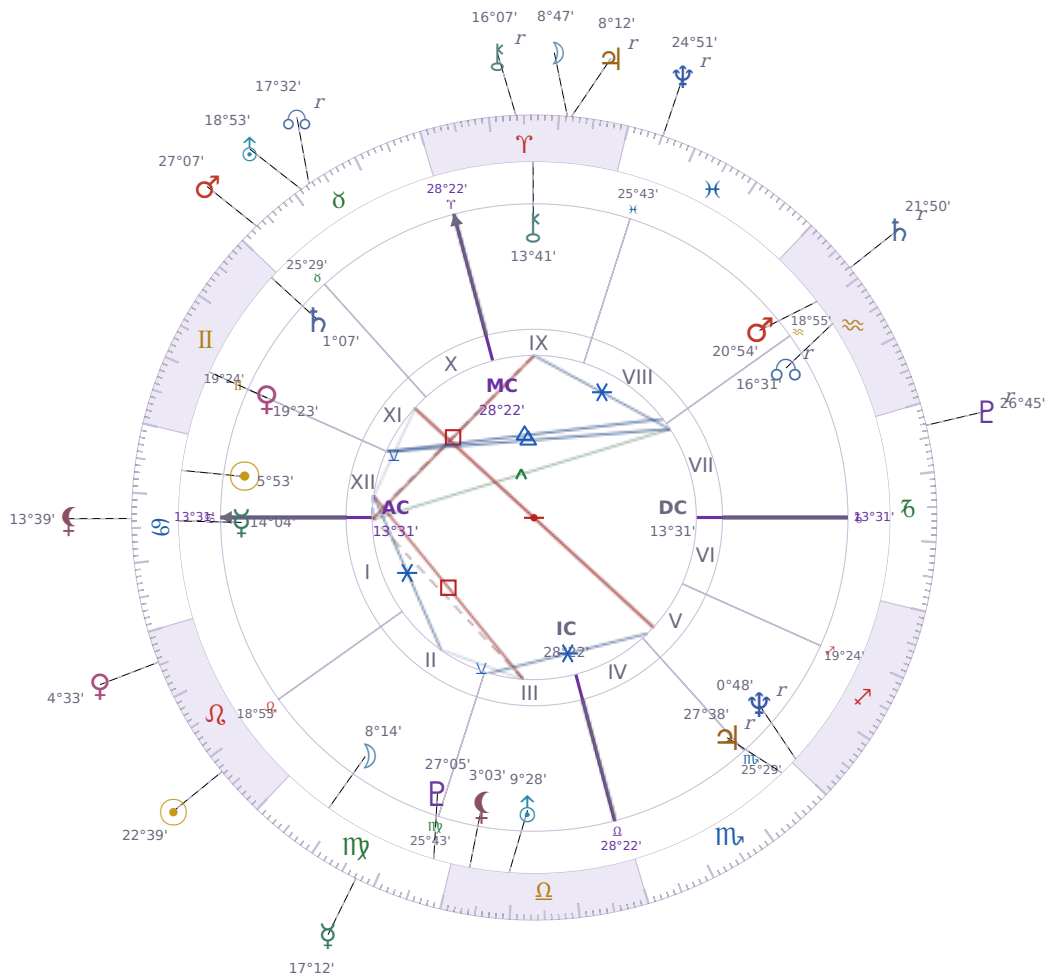

DAILY HOROSCOPE

Elon Reeve Musk

Businessman, entrepreneur, and political figure (born 1971)

♋ Cancer June 28, 1971 07:30 Pretoria

Monday, 15 August 2022

TRANSITS FOR TODAY

☉ Sun	in ♌ Leo	22°39'12"
☾ Moon	in ♈ Aries	8°47'20"
☿ Mercury	in ♍ Virgo	17°12'20"
♀ Venus	in ♌ Leo	4°33'40"
♂ Mars	in ♉ Taurus	27°07'43"
♃ Jupiter	in ♈ Aries Rx	8°12'33"
♄ Saturn	in ♒ Aquarius Rx	21°50'29"

♅ Uranus	in ♉ Taurus	18°53'11"
♆ Neptune	in ♋ Pisces Rx	24°51'50"
♇ Pluto	in ♑ Capricorn Rx	26°45'01"
♁ Chiron	in ♈ Aries Rx	16°07'38"
♁ NNode	in ♉ Taurus Rx	17°32'15"
♁ Lilith	in ♋ Cancer	13°39'31"

NATAL PLANETS