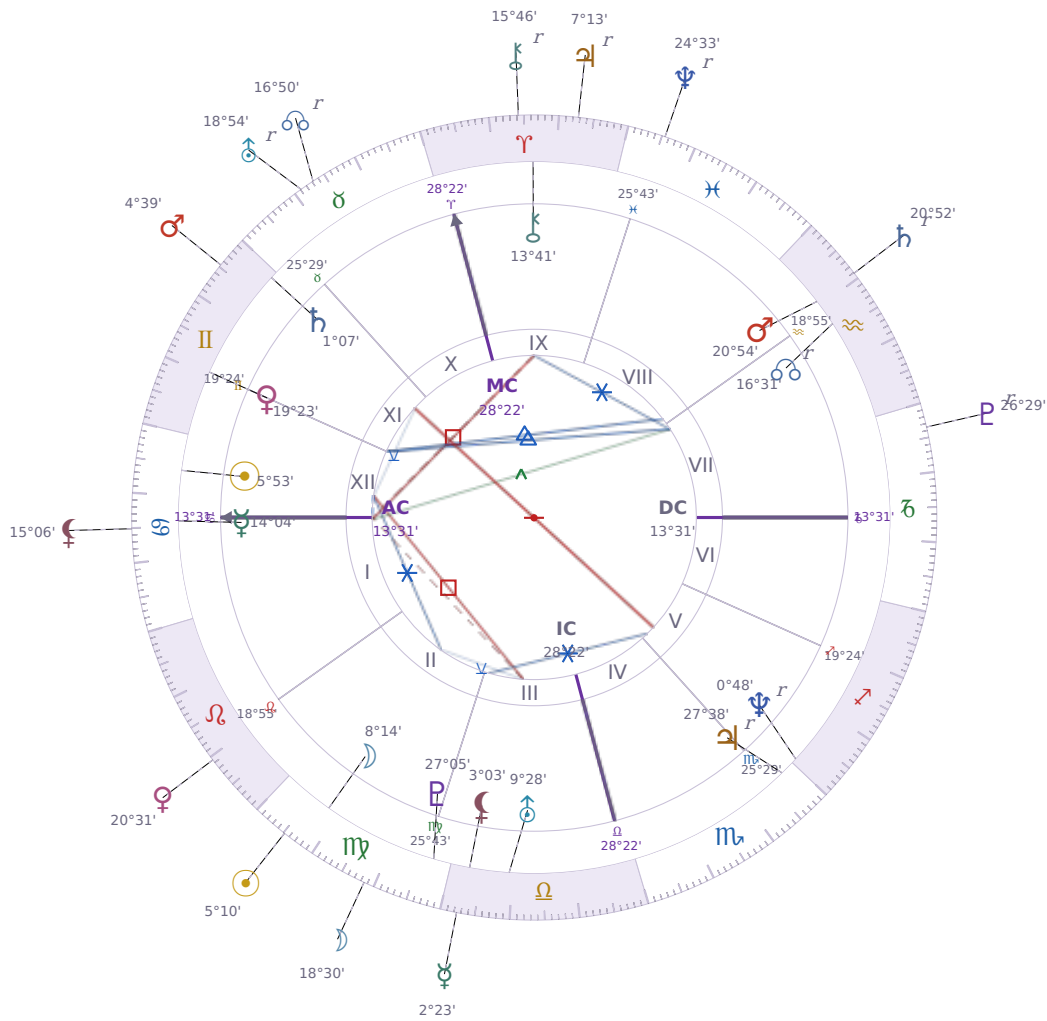

DAILY HOROSCOPE

Elon Reeve Musk

Businessman, entrepreneur, and political figure (born 1971)

♋ Cancer June 28, 1971 07:30 Pretoria

Sunday, 28 August 2022

TRANSITS FOR TODAY

| | | |
|-----------|------------------|-----------|
| ☉ Sun | in ♍ Virgo | 5°10'33" |
| ☾ Moon | in ♍ Virgo | 18°30'07" |
| ☿ Mercury | in ♎ Libra | 2°23'08" |
| ♀ Venus | in ♌ Leo | 20°31'55" |
| ♂ Mars | in ♊ Gemini | 4°39'13" |
| ♃ Jupiter | in ♈ Aries Rx | 7°13'11" |
| ♄ Saturn | in ♒ Aquarius Rx | 20°52'58" |

| | | |
|-----------|-------------------|-----------|
| ♅ Uranus | in ♉ Taurus Rx | 18°54'52" |
| ♆ Neptune | in ♓ Pisces Rx | 24°33'05" |
| ♇ Pluto | in ♑ Capricorn Rx | 26°29'59" |
| ♁ Chiron | in ♈ Aries Rx | 15°46'30" |
| ♁ NNode | in ♉ Taurus Rx | 16°50'56" |
| ♁ Lilith | in ♋ Cancer | 15°06'37" |

NATAL PLANETS

| | | | |
|--------------|------------------|-----------|--------|
| ☉ Sun | in ♋ Cancer | 5°53'26" | XII |
| ☾ Moon | in ♍ Virgo | 8°14'52" | II |
| ☿ Mercury | in ♋ Cancer | 14°04'03" | I |
| ♀ Venus | in ♊ Gemini | 19°23'48" | XI |
| ♂ Mars | in ♒ Aquarius | 20°54'21" | VIII |
| ♃ Jupiter | in ♏ Scorpio | 27°38'52" | V Rx |
| ♄ Saturn | in ♊ Gemini | 1°07'22" | XI |
| ♅ Uranus | in ♎ Libra | 9°28'55" | III |
| ♆ Neptune | in ♐ Sagittarius | 0°48'48" | V Rx |
| ♇ Pluto | in ♍ Virgo | 27°05'36" | III |
| ♁ Chiron | in ♈ Aries | 13°41'50" | IX |
| ♁ North Node | in ♒ Aquarius | 16°31'23" | VII Rx |
| ♁ Lilith | in ♎ Libra | 3°03'14" | III |