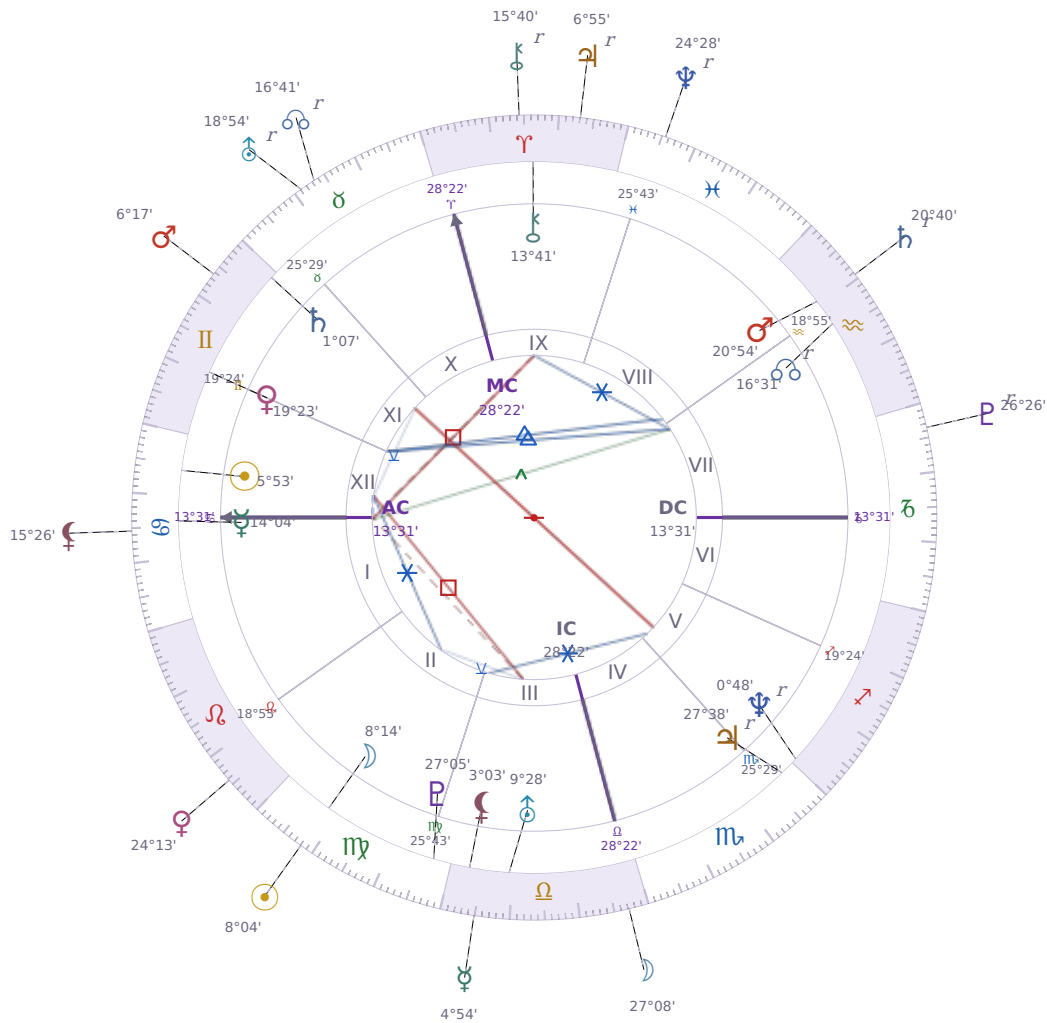

DAILY HOROSCOPE

Elon Reeve Musk

Businessman, entrepreneur, and political figure (born 1971)

♋ Cancer June 28, 1971 07:30 Pretoria

Wednesday, 31 August 2022

TRANSITS FOR TODAY

☉ Sun	in ♍ Virgo	8°04'34"
☾ Moon	in ♎ Libra	27°08'59"
☿ Mercury	in ♎ Libra	4°54'13"
♀ Venus	in ♌ Leo	24°13'54"
♂ Mars	in ♊ Gemini	6°17'27"
♃ Jupiter	in ♈ Aries Rx	6°55'35"
♄ Saturn	in ♒ Aquarius Rx	20°40'15"

♅ Uranus	in ♉ Taurus Rx	18°54'02"
♆ Neptune	in ♓ Pisces Rx	24°28'25"
♇ Pluto	in ♑ Capricorn Rx	26°26'56"
♁ Chiron	in ♈ Aries Rx	15°40'39"
♁ NNode	in ♉ Taurus Rx	16°41'24"
♁ Lilith	in ♋ Cancer	15°26'43"

## NATAL PLANETS

☉ Sun	in ♋ Cancer	5°53'26"	XII
☾ Moon	in ♍ Virgo	8°14'52"	II
☿ Mercury	in ♋ Cancer	14°04'03"	I
♀ Venus	in ♊ Gemini	19°23'48"	XI
♂ Mars	in ♒ Aquarius	20°54'21"	VIII
♃ Jupiter	in ♏ Scorpio	27°38'52"	V Rx
♄ Saturn	in ♊ Gemini	1°07'22"	XI
♅ Uranus	in ♎ Libra	9°28'55"	III
♆ Neptune	in ♐ Sagittarius	0°48'48"	V Rx
♇ Pluto	in ♍ Virgo	27°05'36"	III
♁ Chiron	in ♈ Aries	13°41'50"	IX
♁ North Node	in ♒ Aquarius	16°31'23"	VII Rx
♁ Lilith	in ♎ Libra	3°03'14"	III

## KEY TRANSIT FACTORS