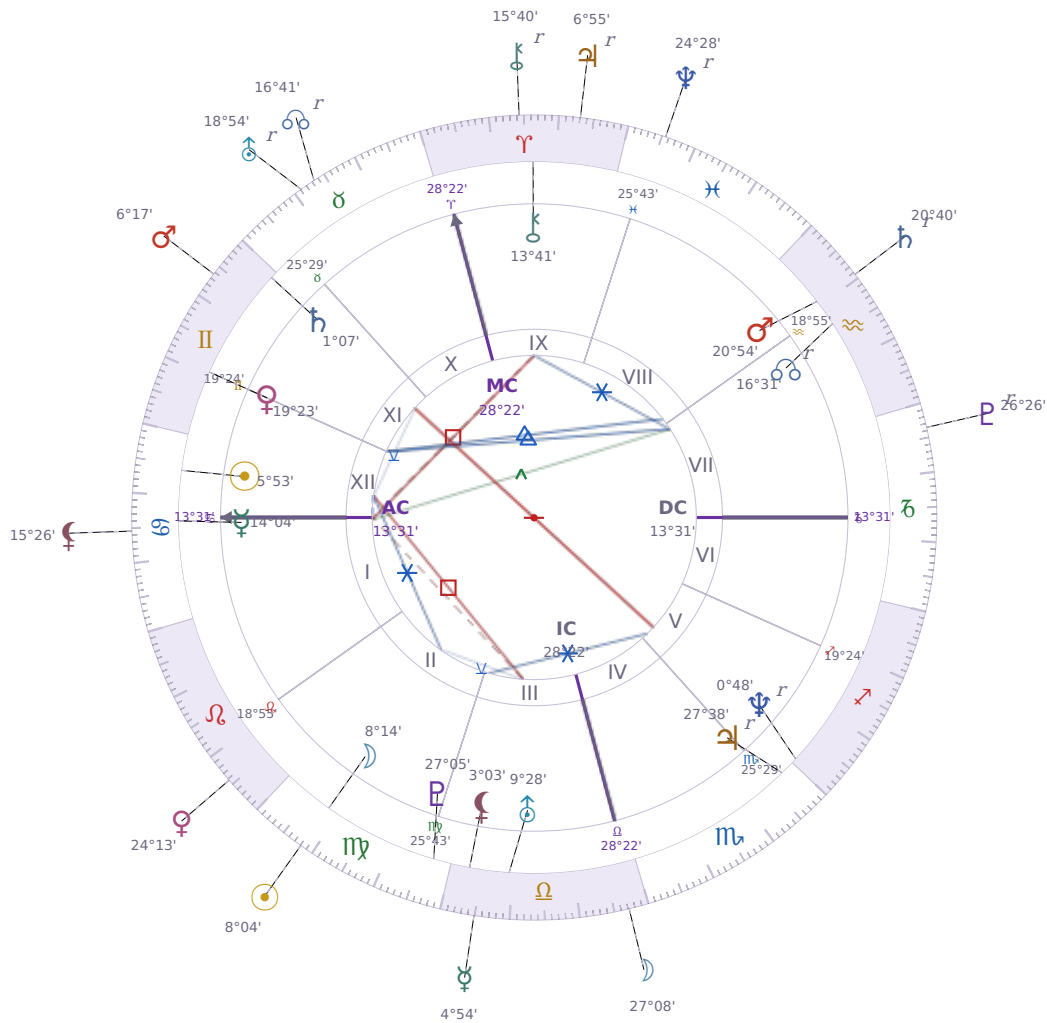

DAILY HOROSCOPE

**Elon Reeve Musk**

Businessman, entrepreneur, and political figure (born 1971)

♋ Cancer June 28, 1971 07:30 Pretoria

**Wednesday, 31 August 2022**

**TRANSITS FOR TODAY**

☉ Sun	in ♏ Virgo	8°04'34"
☾ Moon	in ♏ Libra	27°08'59"
☿ Mercury	in ♏ Libra	4°54'13"
♀ Venus	in ♏ Leo	24°13'54"
♂ Mars	in ♏ Gemini	6°17'27"
♃ Jupiter	in ♏ Aries Rx	6°55'35"
♄ Saturn	in ♏ Aquarius Rx	20°40'15"

♅ Uranus	in ♉ Taurus Rx	18°54'02"
♆ Neptune	in ♓ Pisces Rx	24°28'25"
♇ Pluto	in ♑ Capricorn Rx	26°26'56"
♁ Chiron	in ♈ Aries Rx	15°40'39"
♁ NNode	in ♉ Taurus Rx	16°41'24"
♁ Lilith	in ♋ Cancer	15°26'43"

## NATAL PLANETS

☉ Sun	in ♋ Cancer	5°53'26"	XII
☾ Moon	in ♍ Virgo	8°14'52"	II
☿ Mercury	in ♋ Cancer	14°04'03"	I
♀ Venus	in ♊ Gemini	19°23'48"	XI
♂ Mars	in ♒ Aquarius	20°54'21"	VIII
♃ Jupiter	in ♏ Scorpio	27°38'52"	V Rx
♄ Saturn	in ♊ Gemini	1°07'22"	XI
♅ Uranus	in ♎ Libra	9°28'55"	III
♆ Neptune	in ♐ Sagittarius	0°48'48"	V Rx
♇ Pluto	in ♍ Virgo	27°05'36"	III
♁ Chiron	in ♈ Aries	13°41'50"	IX
♁ North Node	in ♒ Aquarius	16°31'23"	VII Rx
♁ Lilith	in ♎ Libra	3°03'14"	III

## KEY TRANSIT FACTORS