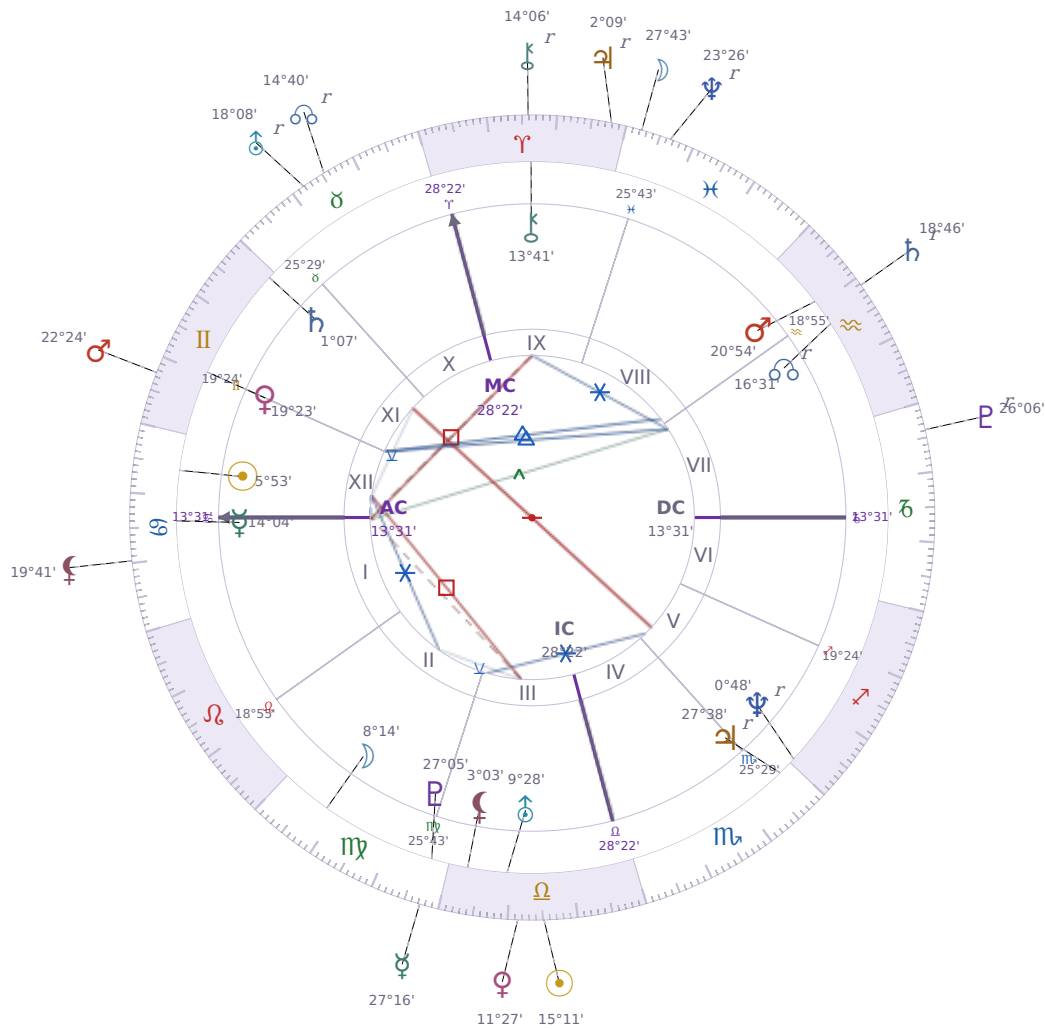

DAILY HOROSCOPE

Elon Reeve Musk

Businessman, entrepreneur, and political figure (born 1971)

♋ Cancer June 28, 1971 07:30 Pretoria

Saturday, 8 October 2022

TRANSITS FOR TODAY

☉ Sun	in ♎ Libra	15°11'25"
☾ Moon	in ♓ Pisces	27°43'07"
☿ Mercury	in ♍ Virgo	27°16'21"
♀ Venus	in ♎ Libra	11°27'01"
♂ Mars	in ♊ Gemini	22°24'16"
♃ Jupiter	in ♈ Aries Rx	2°09'24"
♄ Saturn	in ♒ Aquarius Rx	18°46'08"

♅ Uranus	in ♉ Taurus Rx	18°08'04"
♆ Neptune	in ♋ Pisces Rx	23°27'00"
♇ Pluto	in ♑ Capricorn Rx	26°06'58"
♁ Chiron	in ♈ Aries Rx	14°06'26"
♁ NNode	in ♉ Taurus Rx	14°40'39"
♁ Lilith	in ♋ Cancer	19°41'33"

NATAL PLANETS

☉ Sun	in ♋ Cancer	5°53'26"	XII
☾ Moon	in ♍ Virgo	8°14'52"	II
☿ Mercury	in ♋ Cancer	14°04'03"	I
♀ Venus	in ♊ Gemini	19°23'48"	XI
♂ Mars	in ♒ Aquarius	20°54'21"	VIII
♃ Jupiter	in ♏ Scorpio	27°38'52"	V Rx
♄ Saturn	in ♊ Gemini	1°07'22"	XI
♅ Uranus	in ♎ Libra	9°28'55"	III
♆ Neptune	in ♐ Sagittarius	0°48'48"	V Rx
♇ Pluto	in ♍ Virgo	27°05'36"	III
♁ Chiron	in ♈ Aries	13°41'50"	IX
♁ North Node	in ♒ Aquarius	16°31'23"	VII Rx
♁ Lilith	in ♎ Libra	3°03'14"	III