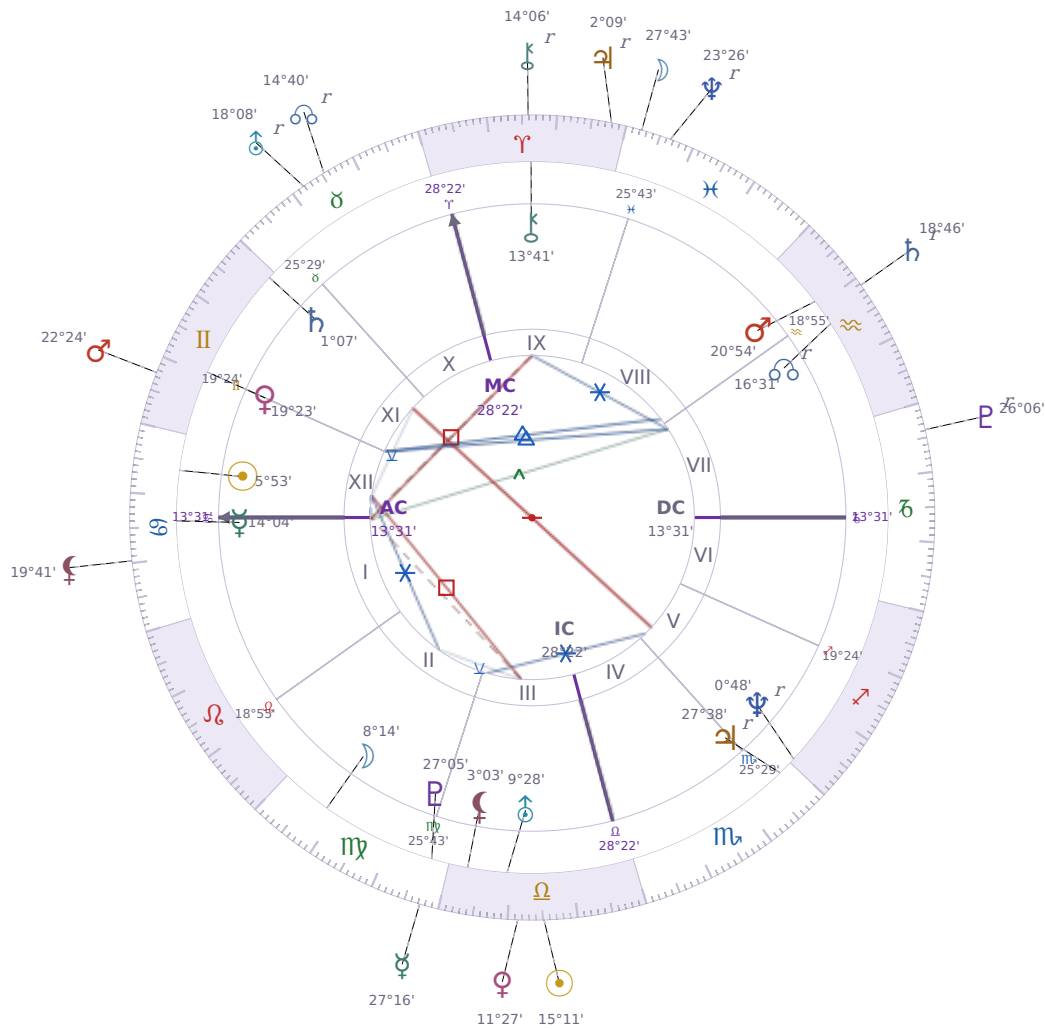

DAILY HOROSCOPE

Elon Reeve Musk

Businessman, entrepreneur, and political figure (born 1971)

♋ Cancer June 28, 1971 07:30 Pretoria

Saturday, 8 October 2022

TRANSITS FOR TODAY

☉ Sun	in ♎ Libra	15°11'25"
☾ Moon	in ♓ Pisces	27°43'07"
☿ Mercury	in ♍ Virgo	27°16'21"
♀ Venus	in ♎ Libra	11°27'01"
♂ Mars	in ♊ Gemini	22°24'16"
♃ Jupiter	in ♈ Aries Rx	2°09'24"
♄ Saturn	in ♒ Aquarius Rx	18°46'08"

♅ Uranus	in ♉ Taurus Rx	18°08'04"
♆ Neptune	in ♓ Pisces Rx	23°27'00"
♇ Pluto	in ♑ Capricorn Rx	26°06'58"
♁ Chiron	in ♈ Aries Rx	14°06'26"
♊ NNode	in ♉ Taurus Rx	14°40'39"
♁ Lilith	in ♋ Cancer	19°41'33"

NATAL PLANETS

☉ Sun	in ♋ Cancer	5°53'26"	XII
☾ Moon	in ♍ Virgo	8°14'52"	II
☿ Mercury	in ♋ Cancer	14°04'03"	I
♀ Venus	in ♊ Gemini	19°23'48"	XI
♂ Mars	in ♒ Aquarius	20°54'21"	VIII
♃ Jupiter	in ♏ Scorpio	27°38'52"	V Rx
♄ Saturn	in ♊ Gemini	1°07'22"	XI
♅ Uranus	in ♎ Libra	9°28'55"	III
♆ Neptune	in ♐ Sagittarius	0°48'48"	V Rx
♇ Pluto	in ♍ Virgo	27°05'36"	III
♁ Chiron	in ♈ Aries	13°41'50"	IX
♊ North Node	in ♒ Aquarius	16°31'23"	VII Rx
♁ Lilith	in ♎ Libra	3°03'14"	III